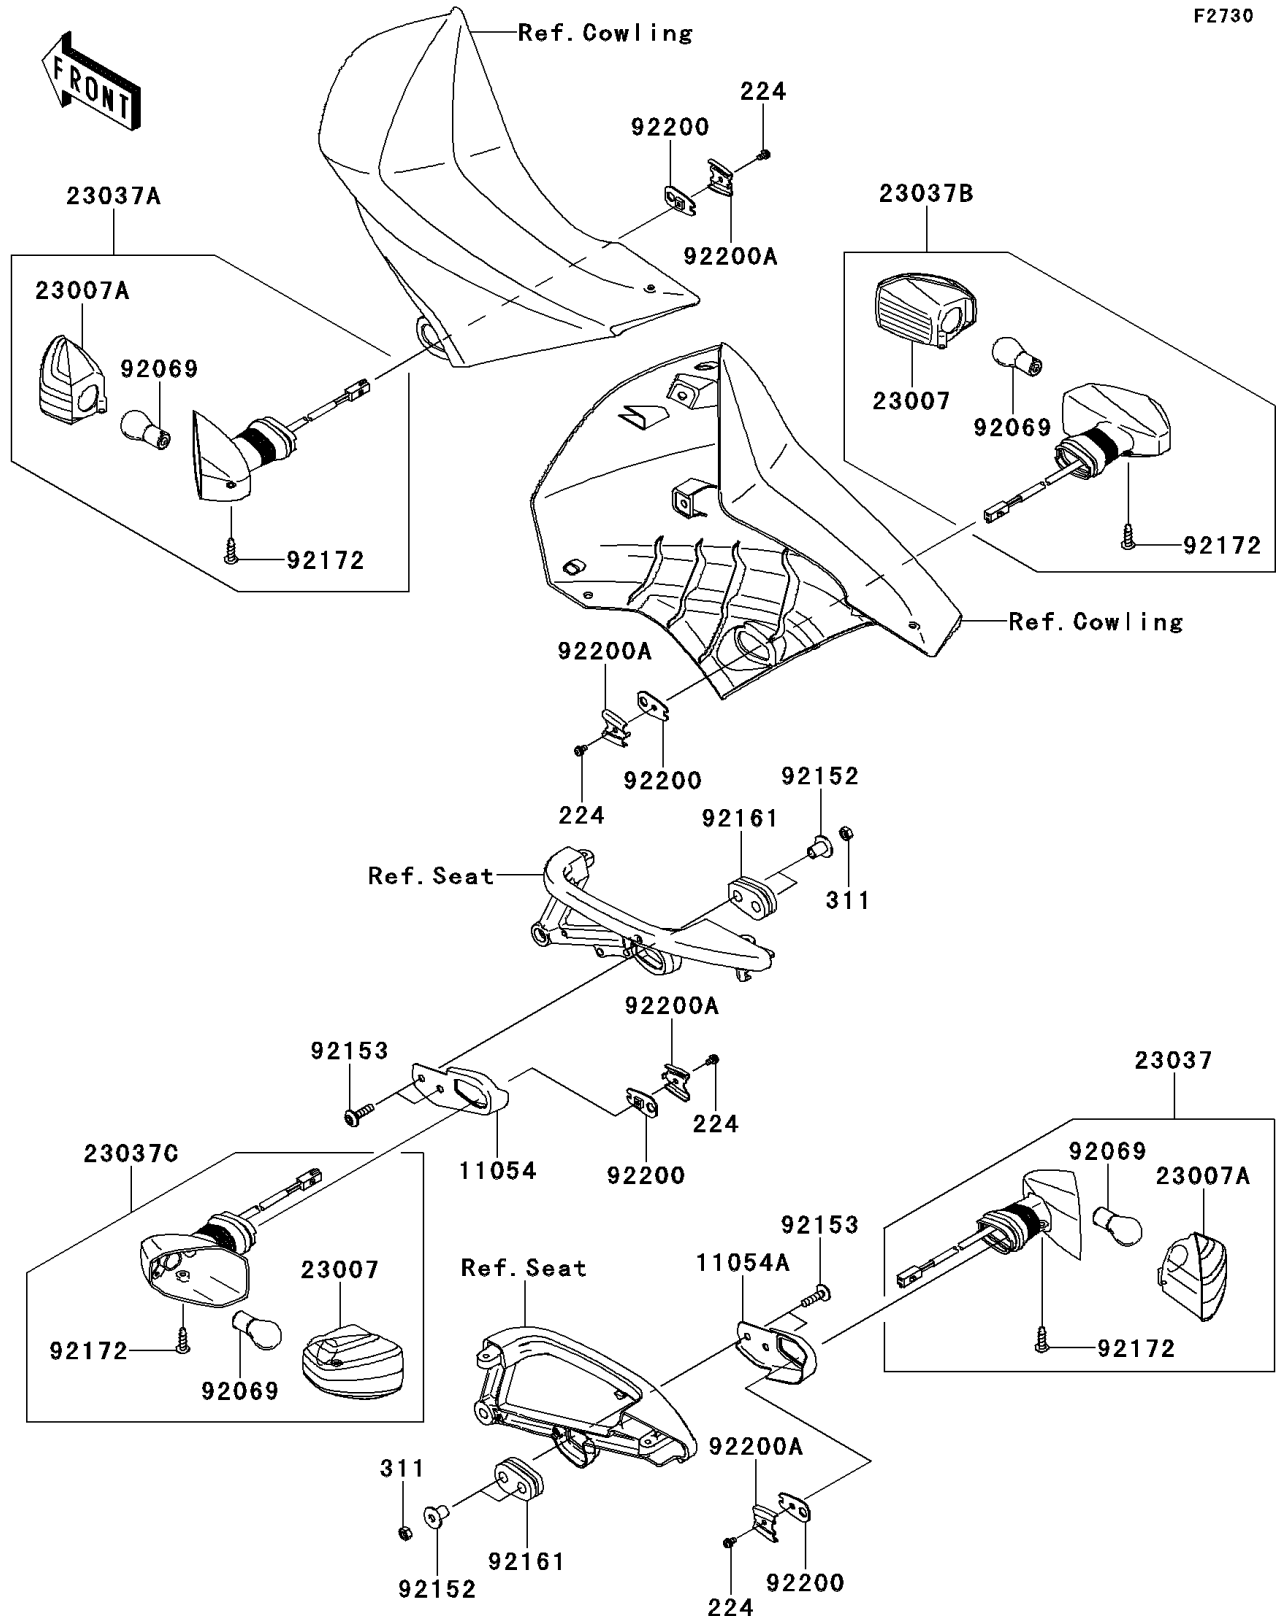

2014 KLR™ 650

PARTS DIAGRAM

Turn Signals

F2730

2014 KLR™ 650

PARTS LIST

Turn Signals

Kawasaki

Let the Good Times Roll®

ITEM NAME

PART NUMBER

QUANTITY
