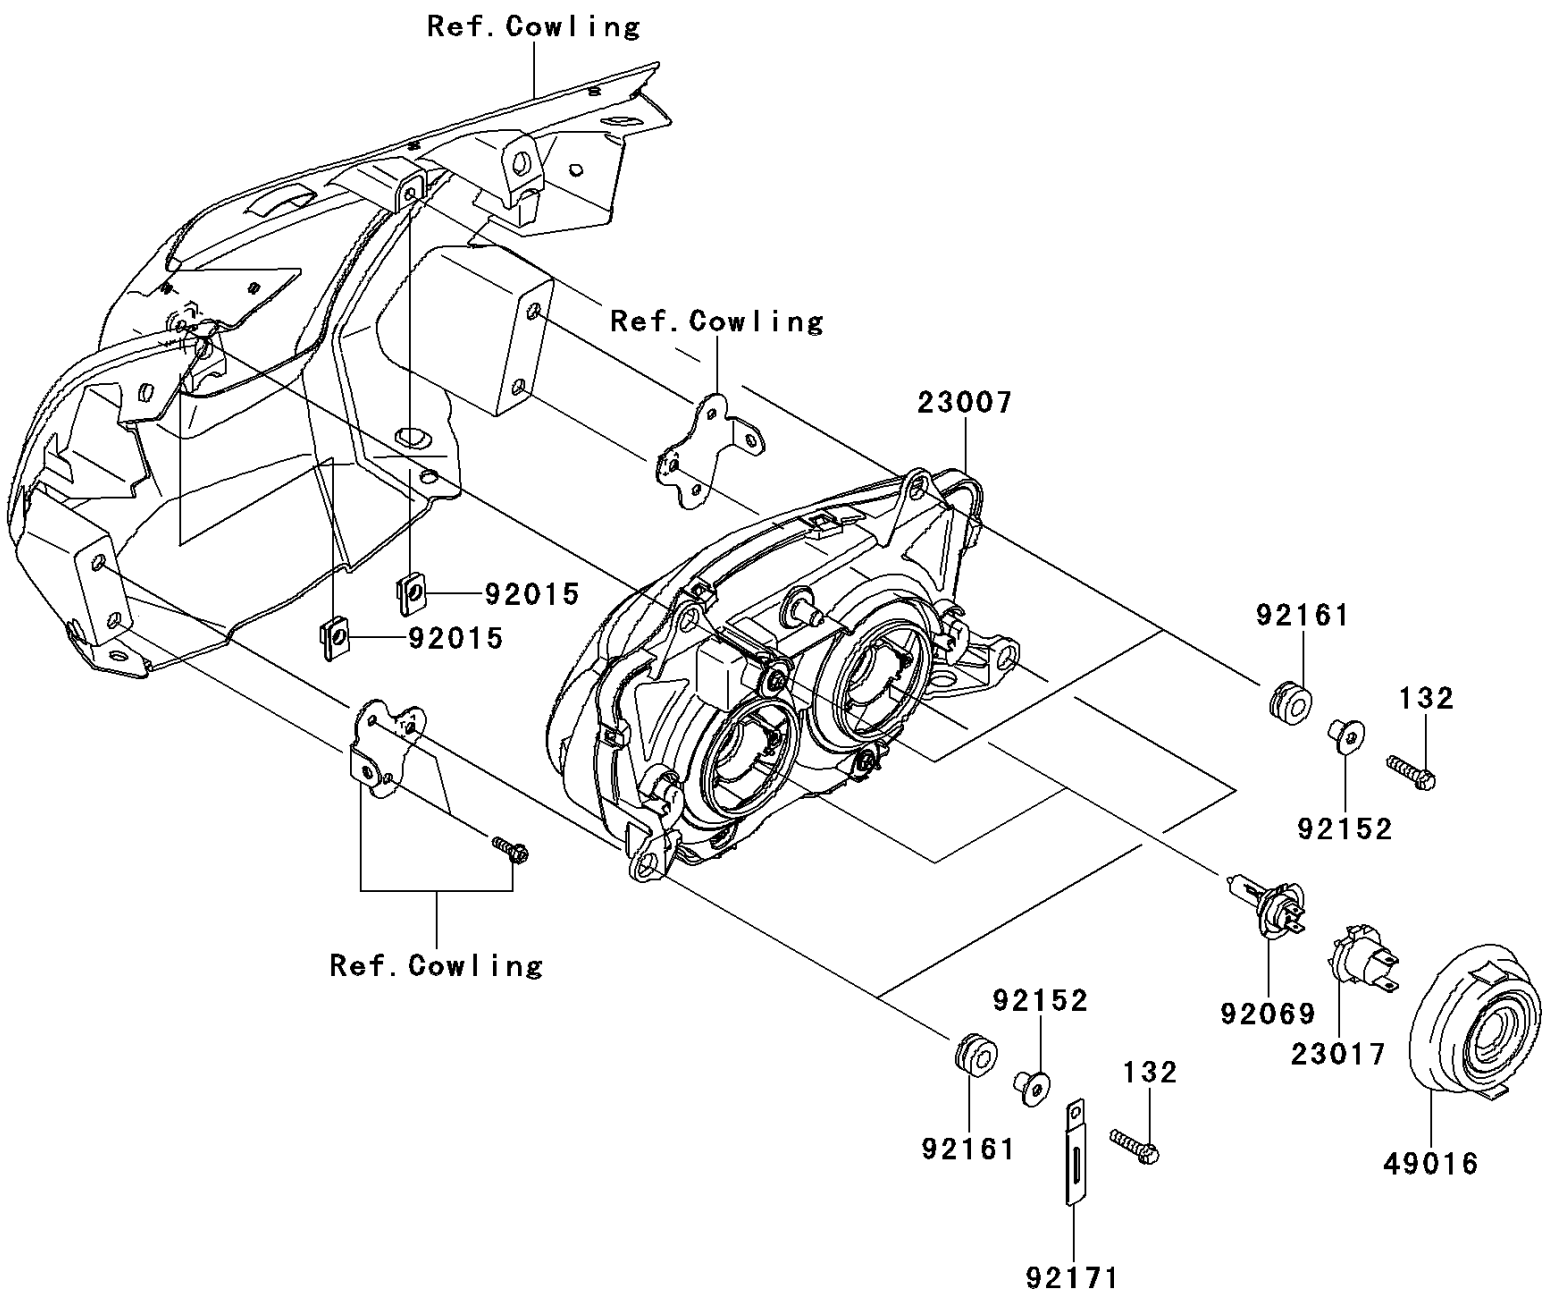

2014 KLR™ 650

PARTS DIAGRAM

Headlight(s)

F2710

2014 KLR™ 650

PARTS LIST

Headlight(s)

ITEM NAME

PART NUMBER

QUANTITY
