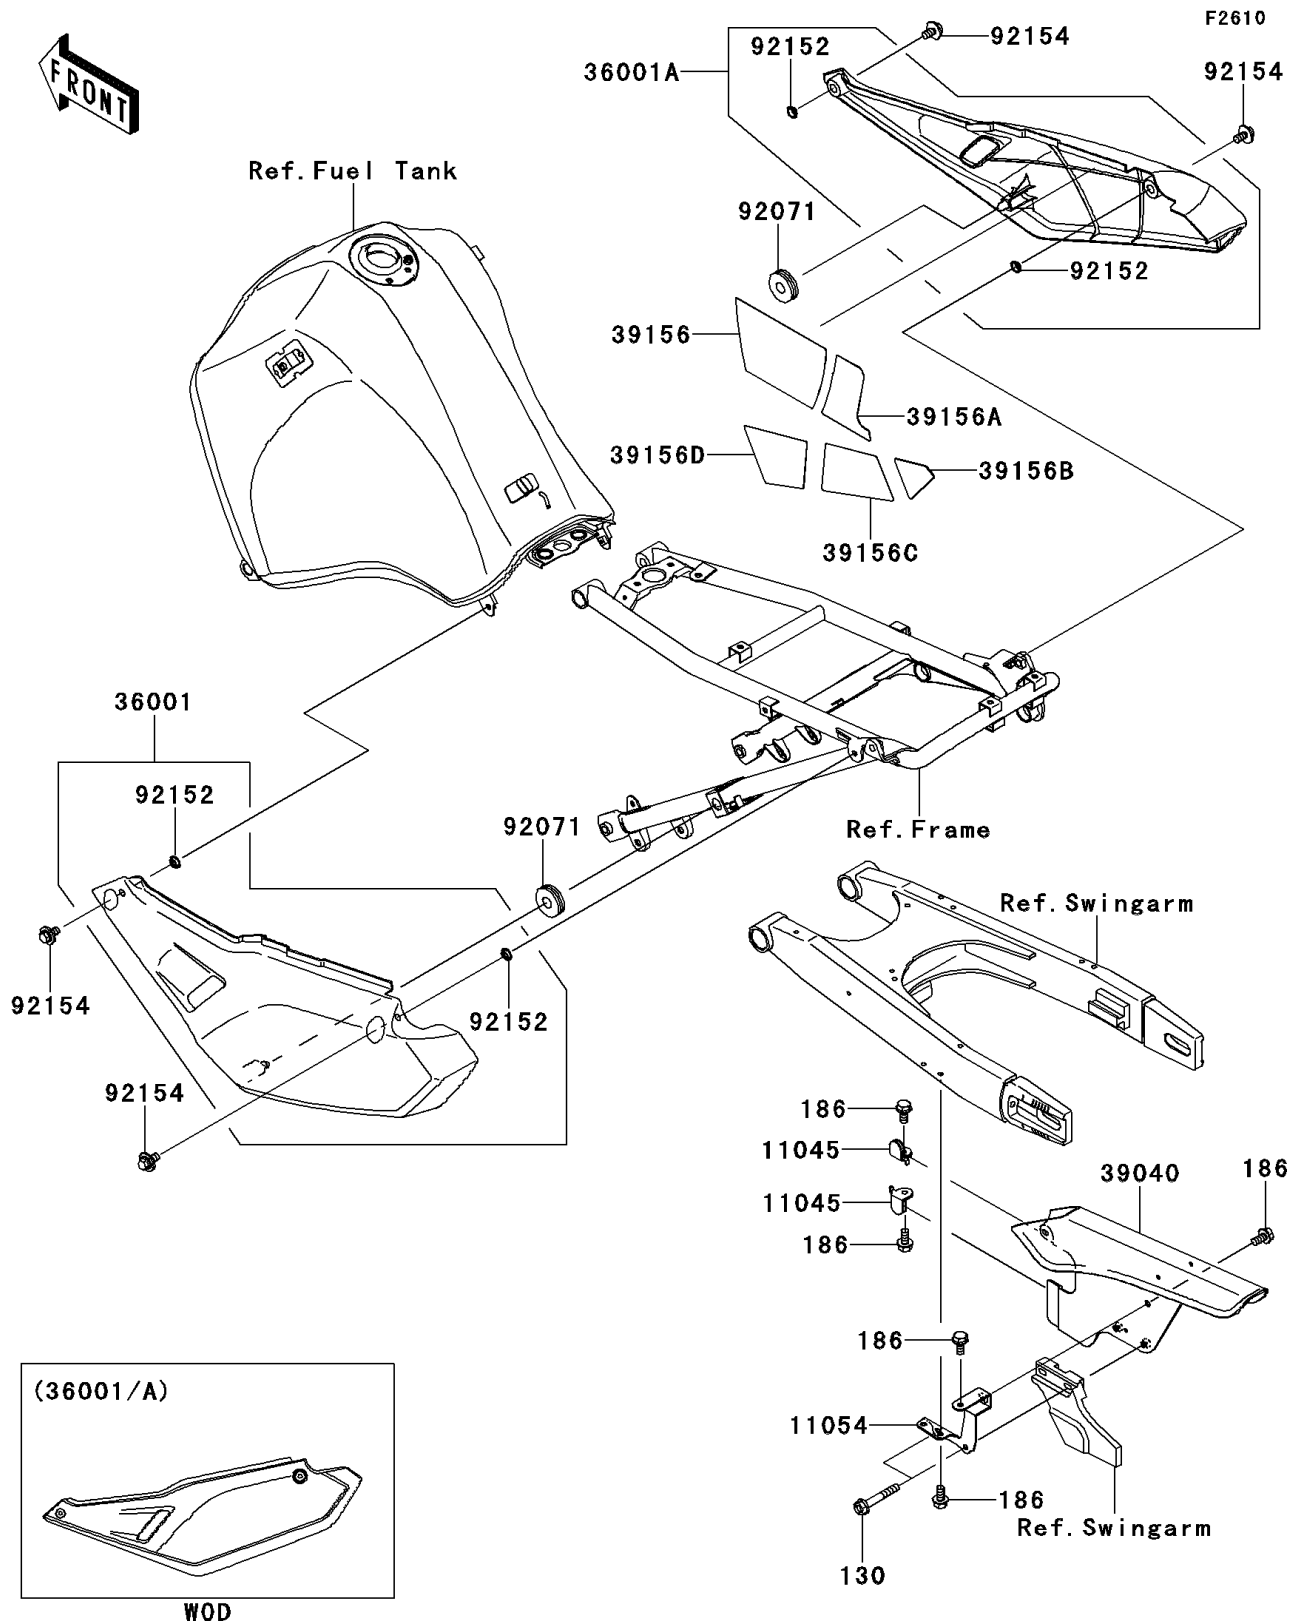

2011 KLR™ 650

PARTS DIAGRAM

Side Covers/Chain Cover(EBF/ECF)

2011 KLR™ 650

PARTS LIST

Side Covers/Chain Cover(EBF/ECF)

ITEM NAME

PART NUMBER

QUANTITY
