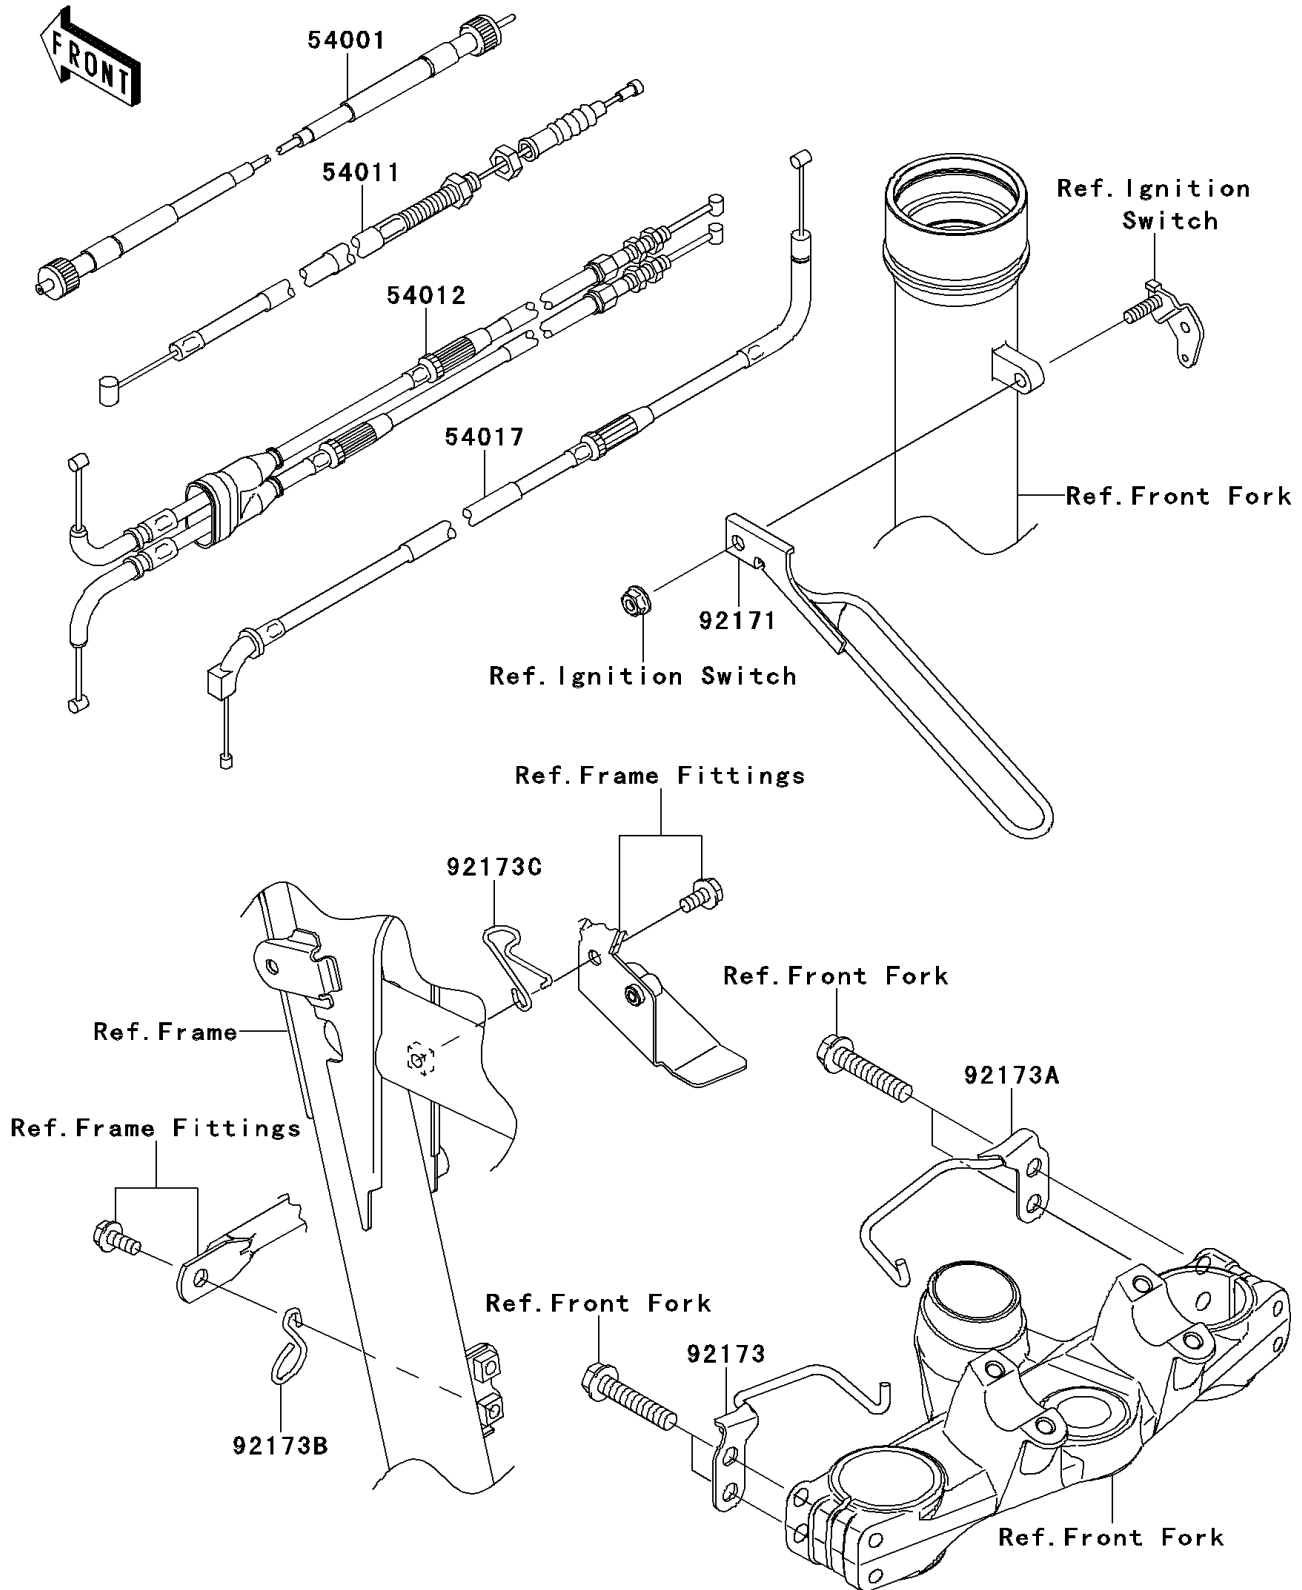

2012 KLR™ 650

PARTS DIAGRAM

Cables

F2540

2012 KLR™ 650

PARTS LIST

Cables

ITEM NAME	PART NUMBER	QUANTITY
CABLE-SPEEDMETER (Ref # 54001)	54001-0026	1
CABLE-CLUTCH (Ref # 54011)	54011-0556	1
CABLE-THROTTLE (Ref # 54012)	54012-0184	1
CABLE-STARTER (Ref # 54017)	54017-0042	1
CLAMP,CABLE (Ref # 92171)	92171-0941	1
CLAMP,UPP BRACKET,LH (Ref # 92173)	92173-0206	1
CLAMP,UPP BRACKET,RH (Ref # 92173A)	92173-0207	1
CLAMP,DIA=2.9MM (Ref # 92173B)	92173-0212	1
CLAMP,DIA=2.3MM (Ref # 92173C)	92173-0213	1