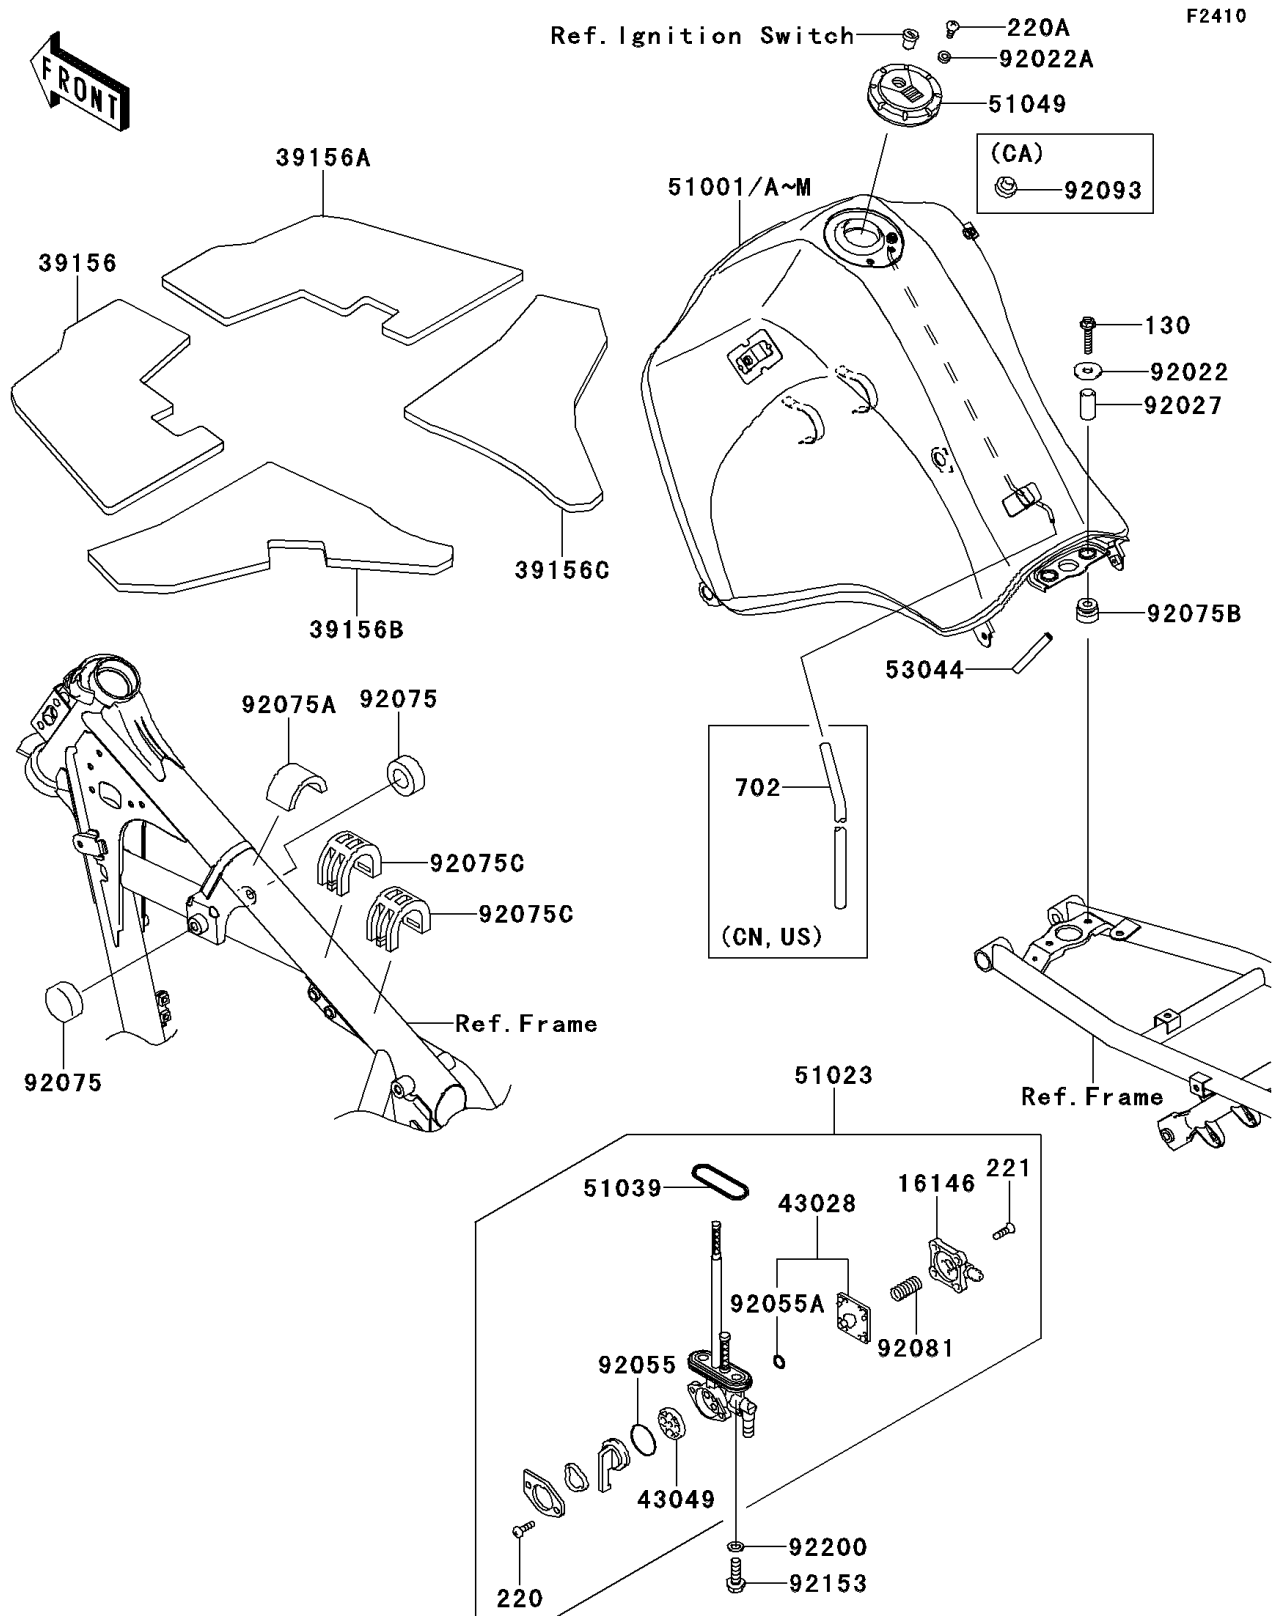

2011 KLR™ 650

PARTS DIAGRAM

Fuel Tank

2011 KLR™ 650

PARTS LIST

Fuel Tank

ITEM NAME

PART NUMBER

QUANTITY
