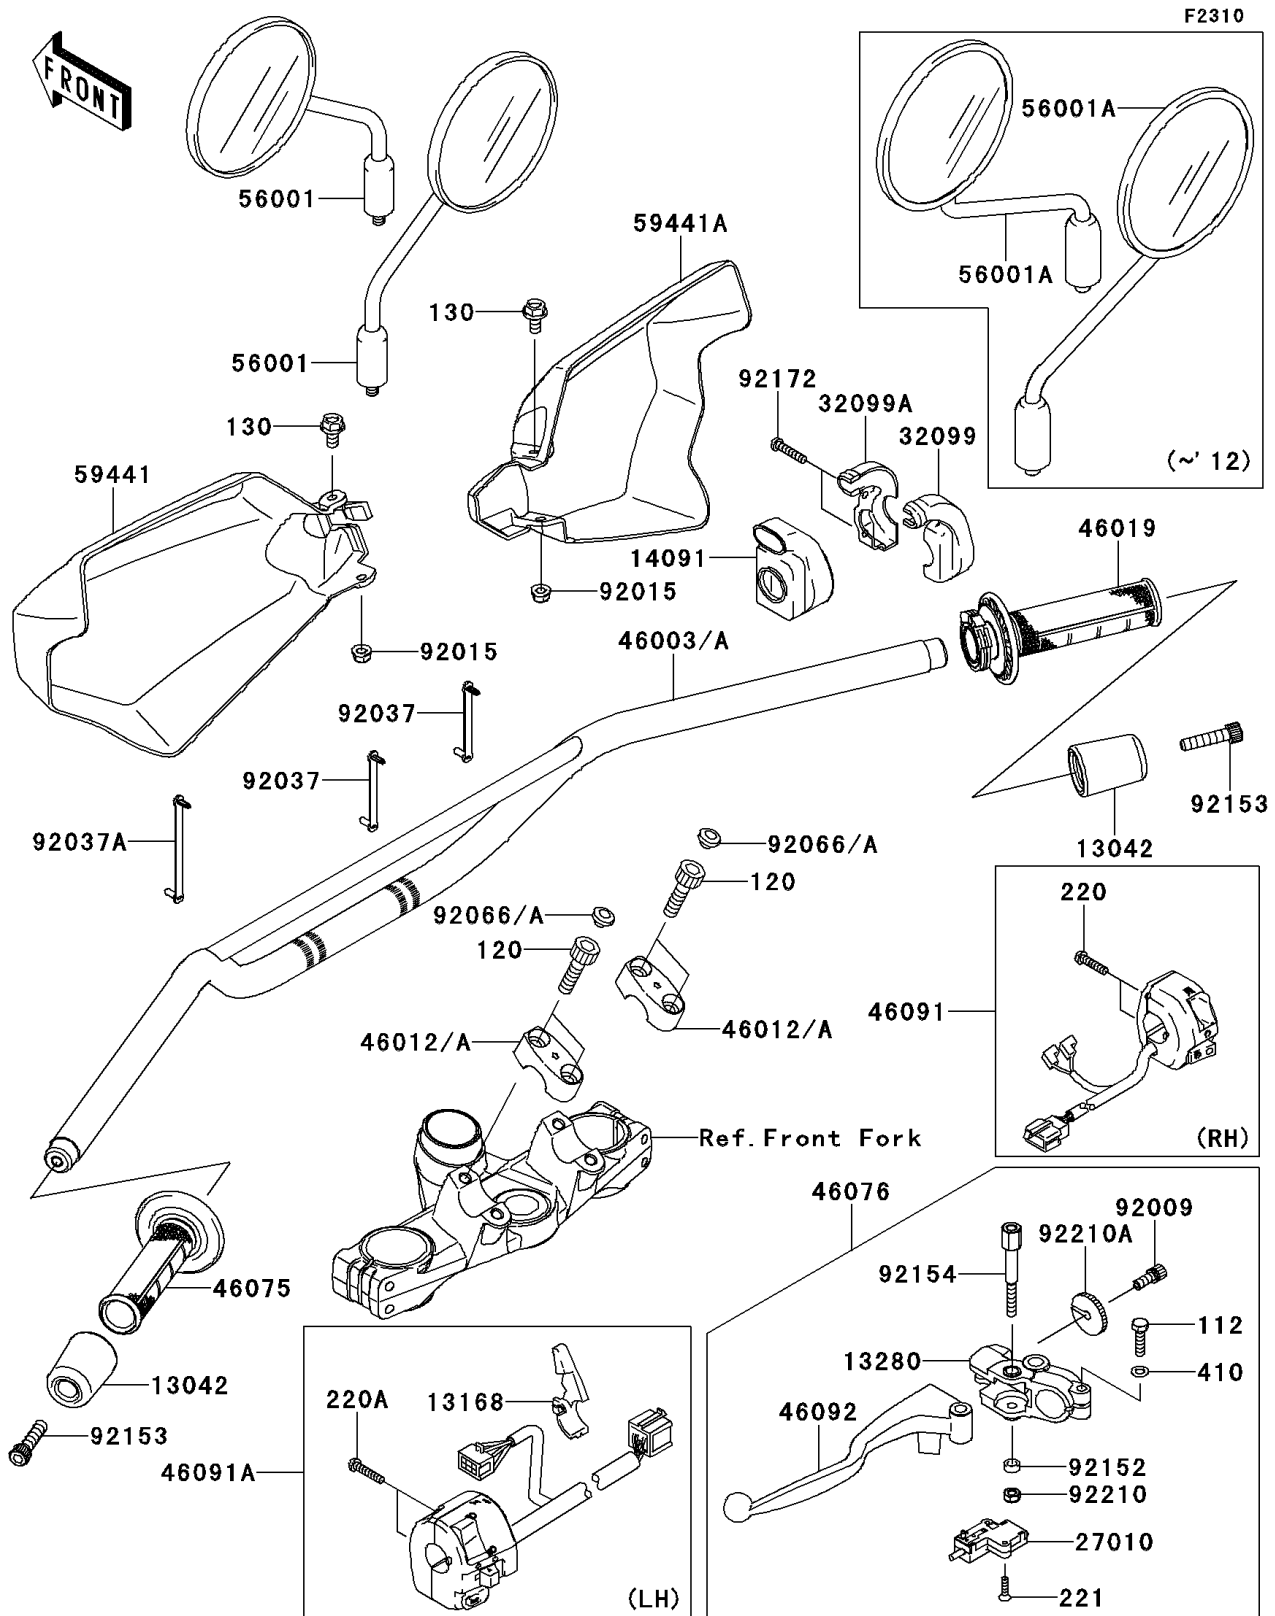

2014 KLR™ 650

PARTS DIAGRAM

Handlebar

Kawasaki

Let the Good Times Roll®

2014 KLR™ 650

PARTS LIST

Handlebar

ITEM NAME	PART NUMBER	QUANTITY
BOLT-UPSET,6X22 (Ref # 112)	112BB0622	1
BOLT-SOCKET,8X30 (Ref # 120)	120CB0830	4
BOLT-FLANGED,6X12 (Ref # 130)	130BB0612	2
SCREW-PAN-CROS,5X22 (Ref # 220)	220AB0522	2
SCREW-PAN-CROS,5X25 (Ref # 220A)	220AB0525	2
SCREW-CSK-CROS,3X16 (Ref # 221)	221AB0316	2
WASHER-PLAIN-SMALL,6MM (Ref # 410)	410AB0600	1
WEIGHT,HANDLE (Ref # 13042)	13042-5002	2
LEVER,CHOKE (Ref # 13168)	13168-1756	1
HOLDER,CLUTCH LEVER (Ref # 13280)	13280-0105	1
COVER,THROTTLE CASE (Ref # 14091)	14091-0182	1
SWITCH,CLUTCH,BLACK (Ref # 27010)	27010-1094	1
CASE,THROTTLE,RR (Ref # 32099)	32099-0002	1
CASE,THROTTLE,FR (Ref # 32099A)	32099-0003	1
HANDLE,F.S.BLACK (Ref # 46003)	46003-0104-18R	1
HOLDER-HANDLE,UPP,F.S.BLACK (Ref # 46012)	46012-0042-18R	2
GRIP-ASSY,THROTTLE (Ref # 46019)	46019-0028	1
GRIP,LH (Ref # 46075)	46075-0043	1
LEVER-ASSY-GRIP,CLUTCH (Ref # 46076)	46076-0072	1
HOUSING-ASSY-CONTROL,RH (Ref # 46091)	46091-0135	1
HOUSING-ASSY-CONTROL,LH (Ref # 46091A)	46091-0193	1
LEVER-GRIP,CLUTCH (Ref # 46092)	46092-1206	1
MIRROR-ASSY (Ref # 56001)	56001-0137	2
COVER-HANDLE,LH,EBONY (Ref # 59441)	59441-0031-6C	1
COVER-HANDLE,RH,EBONY (Ref # 59441A)	59441-0032-6C	1
SCREW,CABLE ADJUST,8MM,BLACK (Ref # 92009)	92009-1134	1
NUT,LOCK,FLANGED,6MM (Ref # 92015)	92015-1603	2
CLAMP,SPEED,L=58 (Ref # 92037)	92037-1163	2
CLAMP,SPEED,L=80.5 (Ref # 92037A)	92037-1903	1

2014 KLR™ 650

PARTS LIST

Handlebar

ITEM NAME	PART NUMBER	QUANTITY
PLUG (Ref # 92066)	92066-0735	4
COLLAR,6.5X10.5X4 (Ref # 92152)	92152-0433	1
BOLT,SOCKET,8X40 (Ref # 92153)	92153-1901	2
BOLT,6X58 (Ref # 92154)	92154-0370	1
SCREW,5X20 (Ref # 92172)	92172-0069	2
NUT,LOCK,6MM (Ref # 92210)	92210-0006	1
NUT,CABLE ADJUST LOCK,8MM (Ref # 92210A)	92210-0311	1