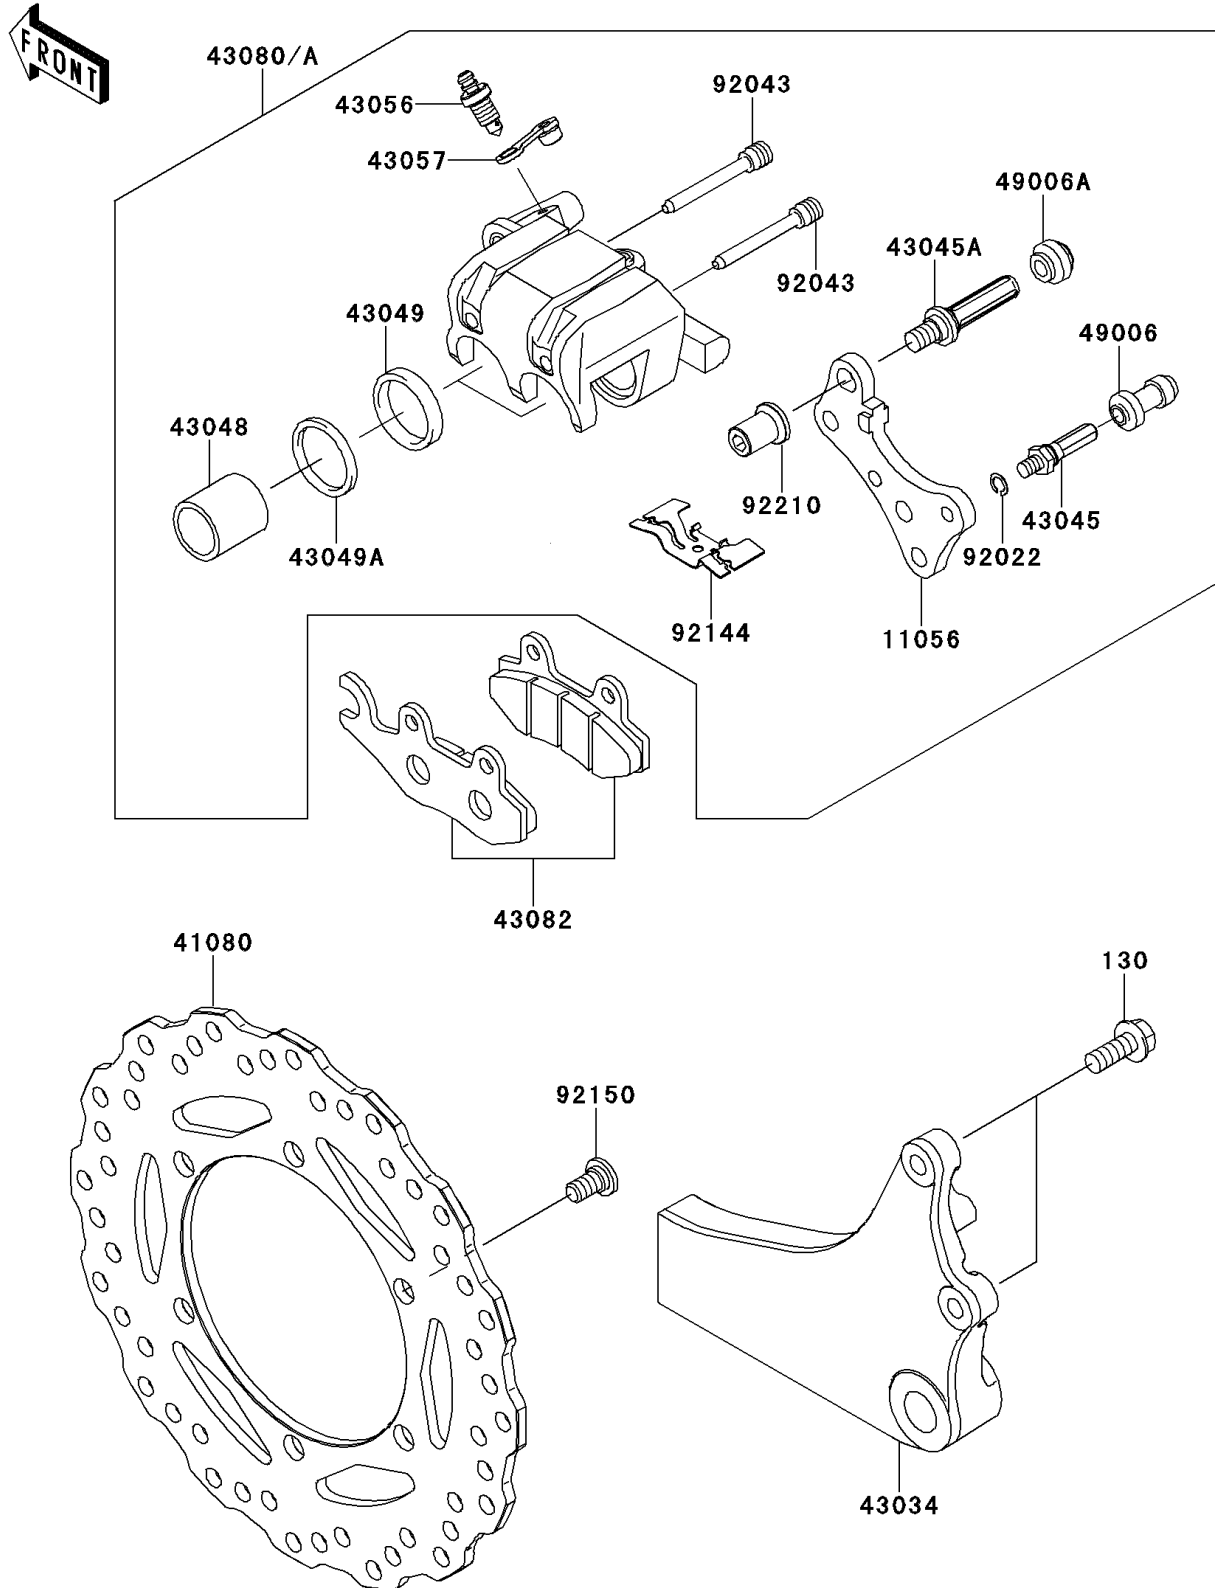

2014 KLR™ 650

PARTS DIAGRAM

Rear Brake

F2294

2014 KLR™ 650

PARTS LIST

Rear Brake

Kawasaki

Let the Good Times Roll®

ITEM NAME

PART NUMBER

QUANTITY
