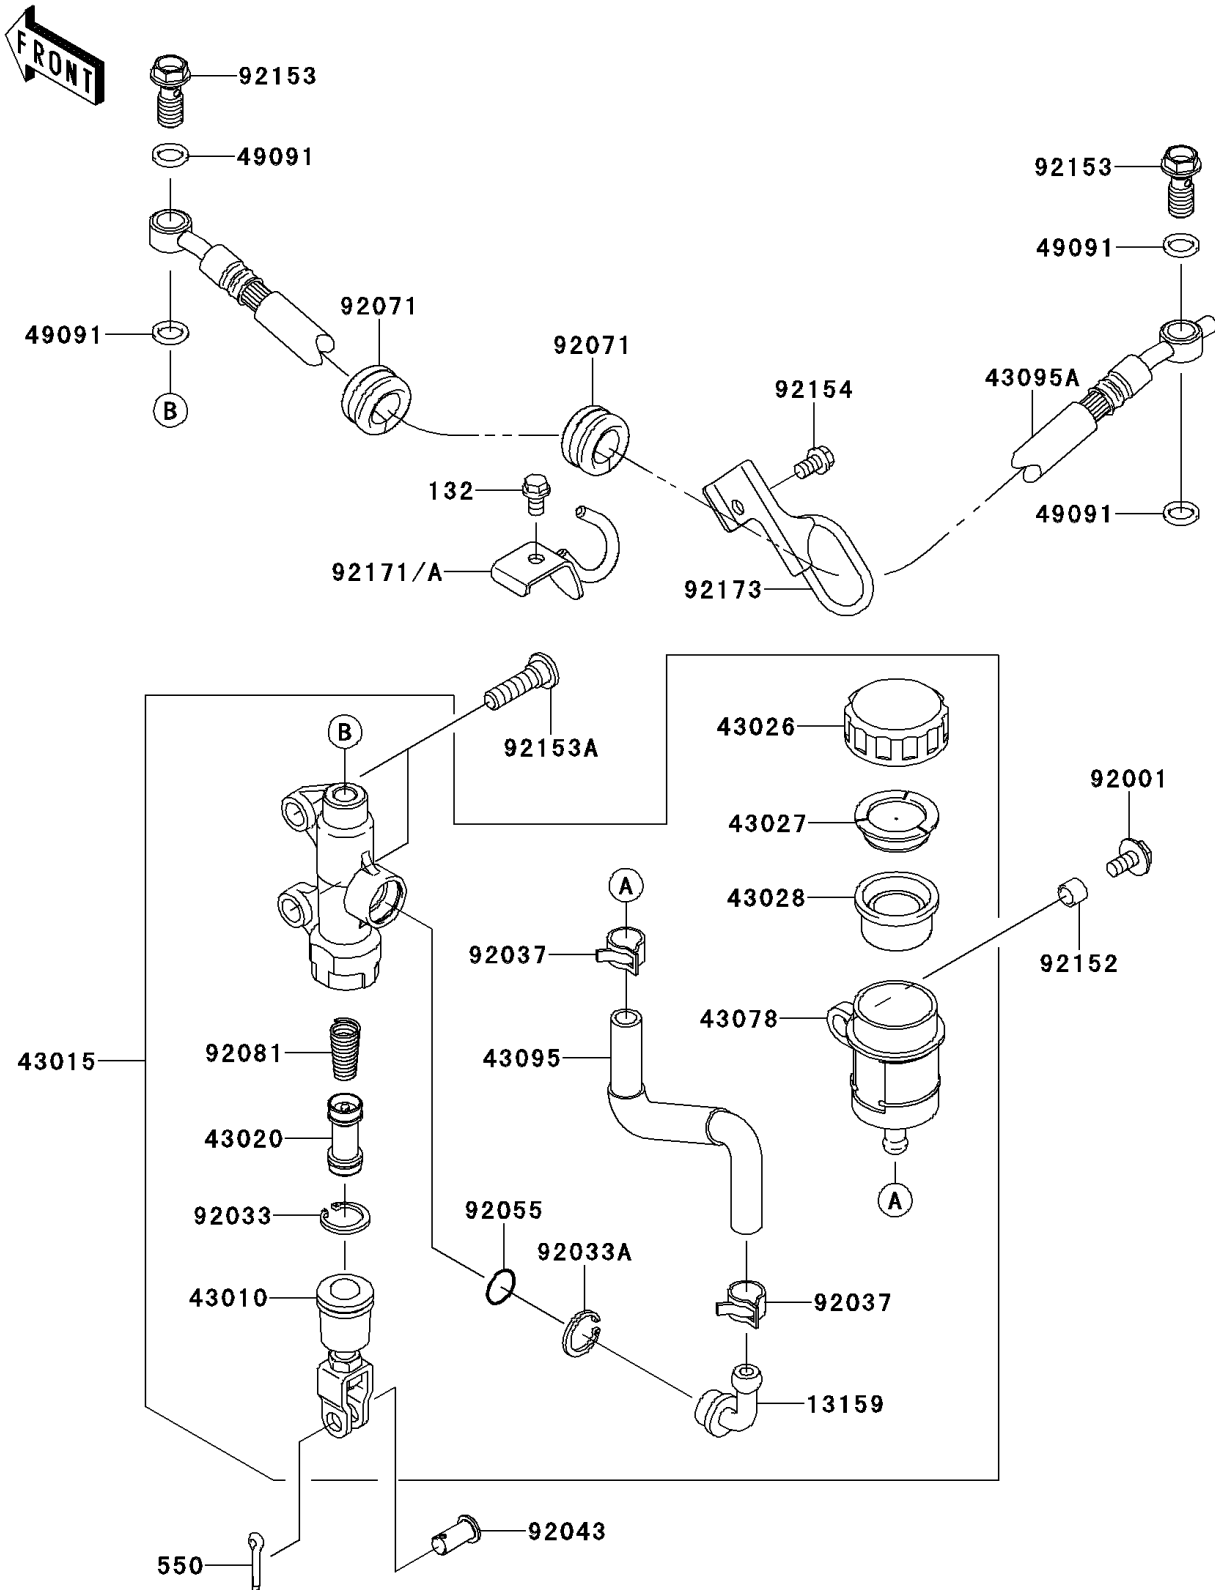

2011 KLR™ 650

PARTS DIAGRAM

Rear Master Cylinder

F2293

2011 KLR™ 650

PARTS LIST

Rear Master Cylinder

Kawasaki

Let the Good Times Roll®

ITEM NAME

PART NUMBER

QUANTITY
