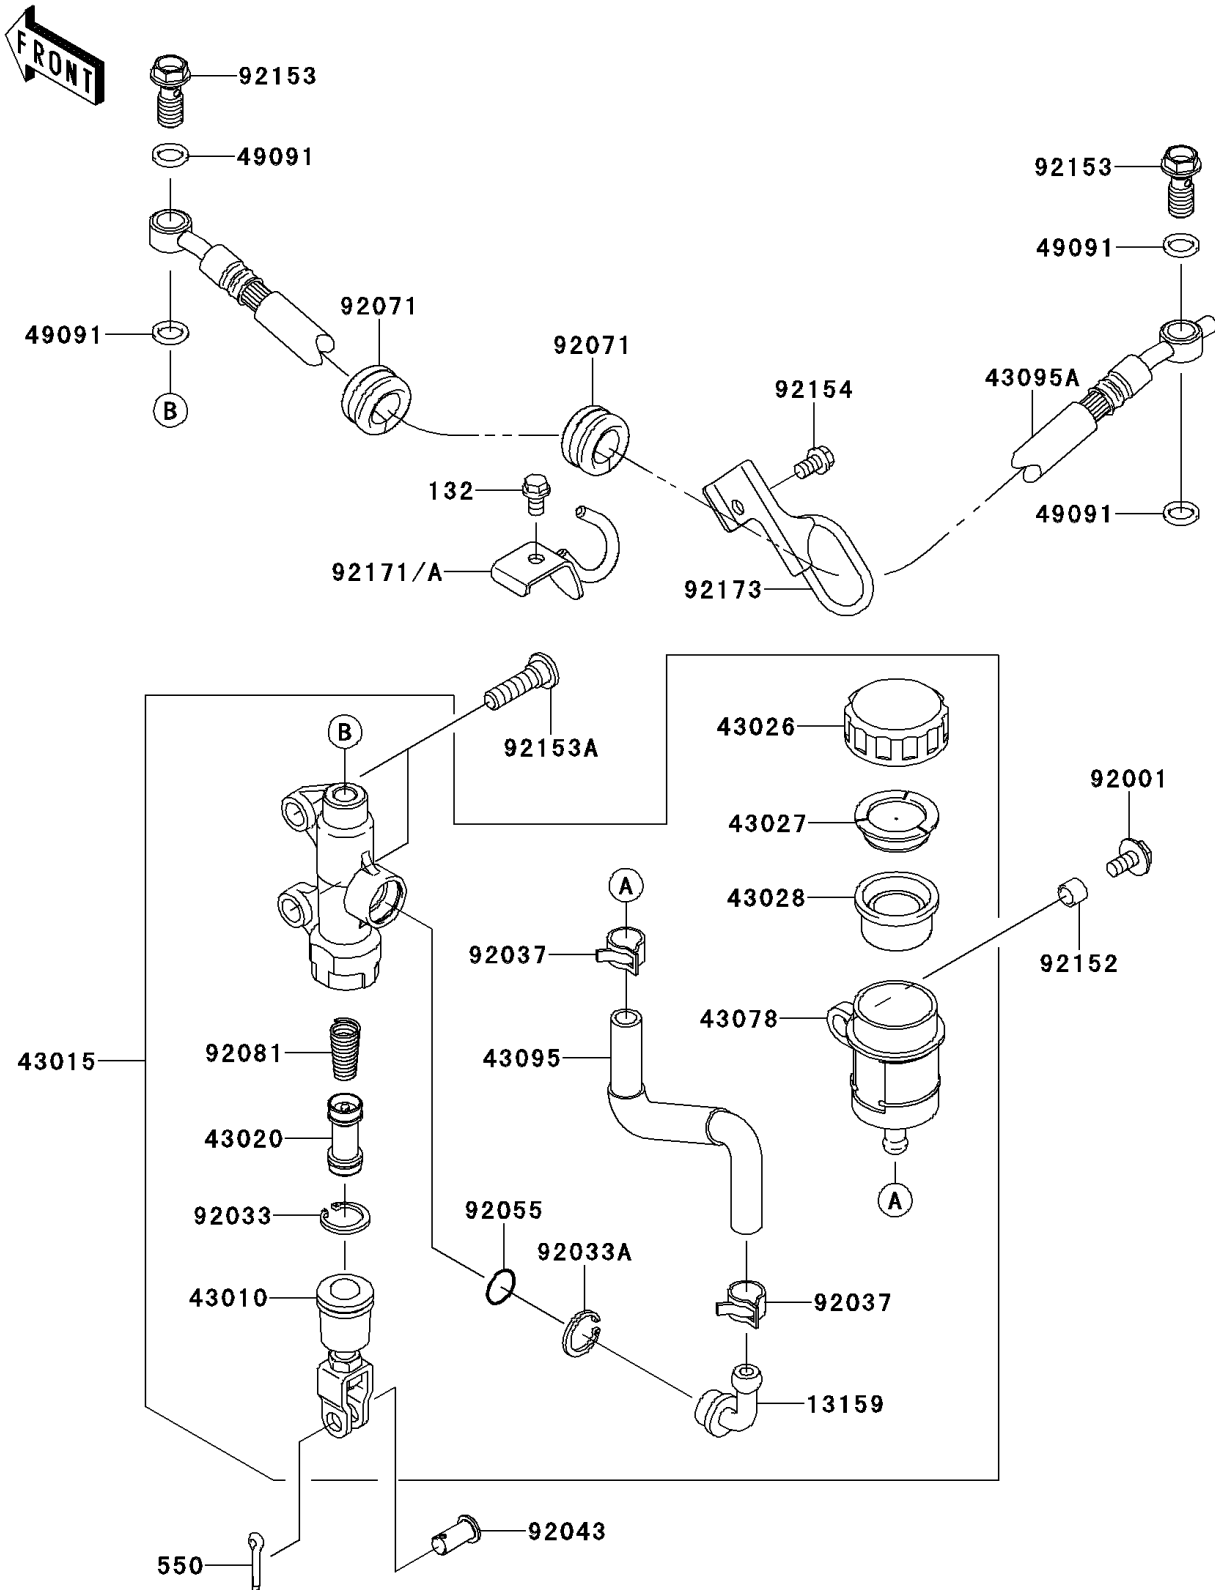

2014 KLR™ 650

PARTS DIAGRAM

Rear Master Cylinder

F2293

2014 KLR™ 650

PARTS LIST

Rear Master Cylinder

ITEM NAME

PART NUMBER

QUANTITY
