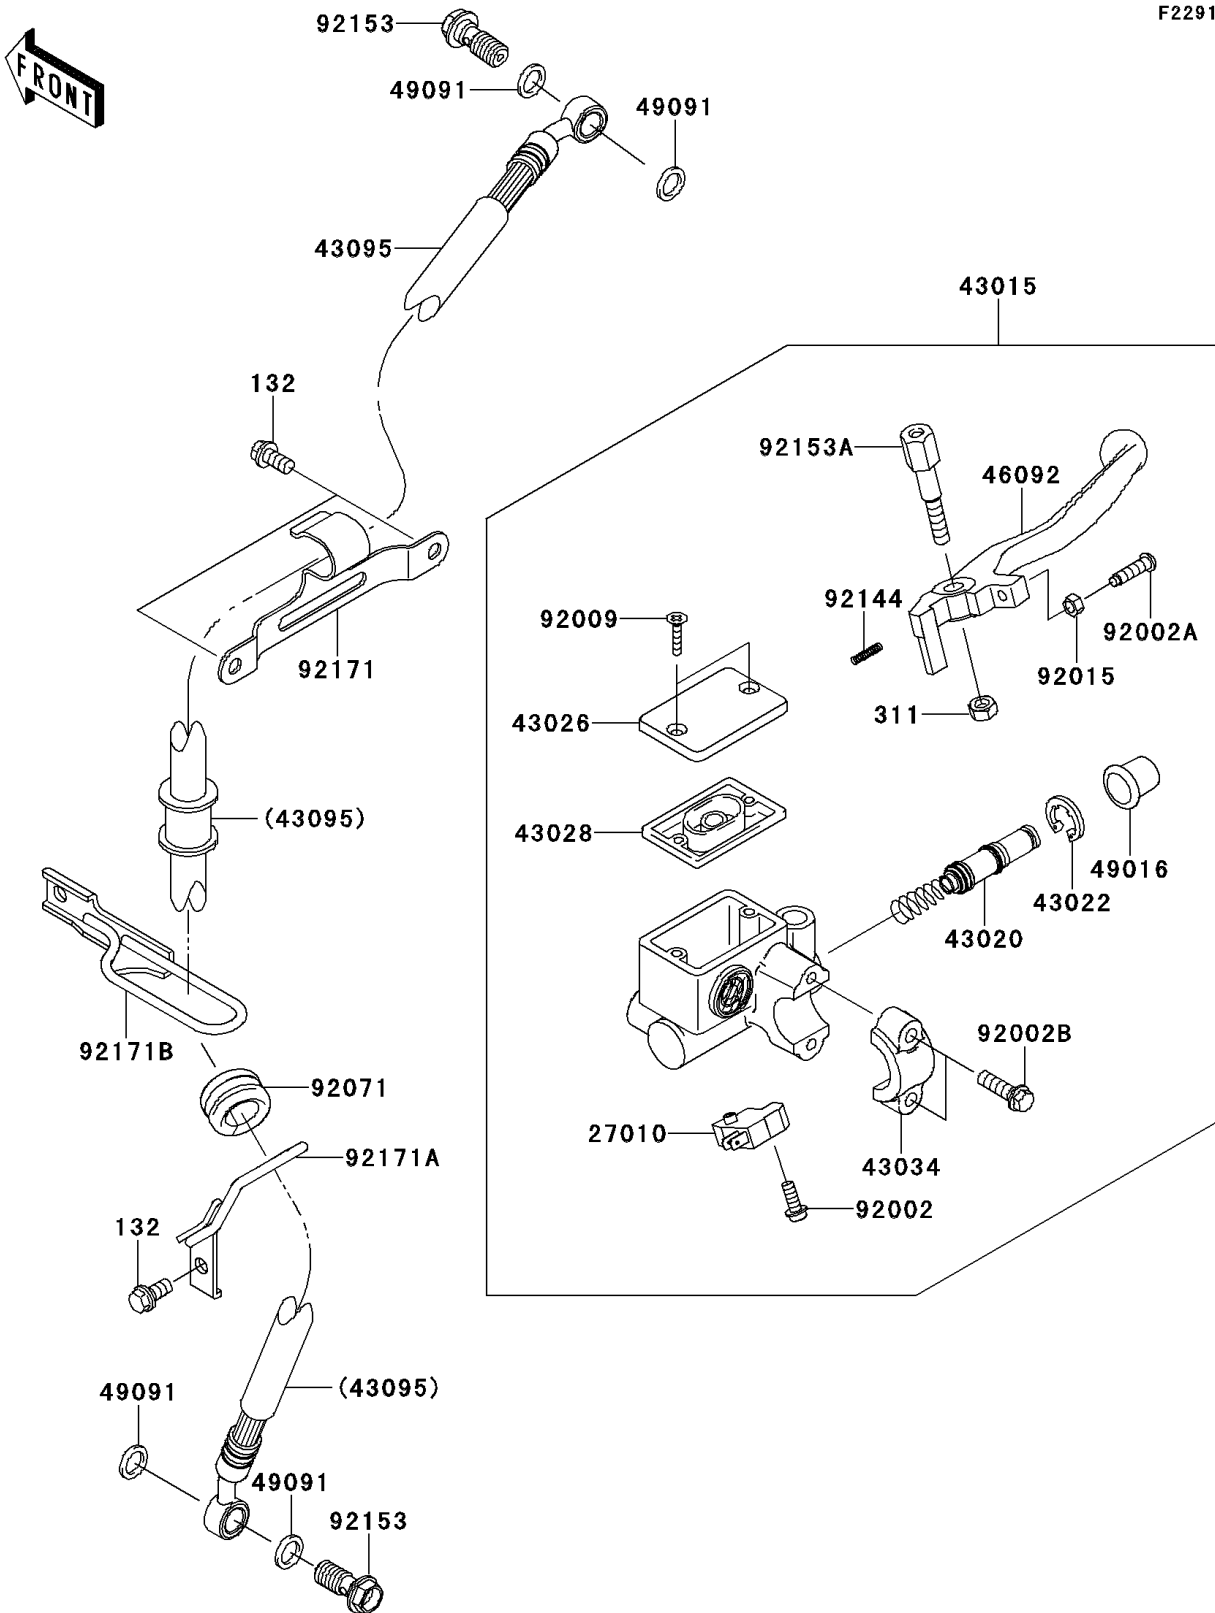

2014 KLR™ 650

PARTS DIAGRAM

Front Master Cylinder

2014 KLR™ 650

PARTS LIST

Front Master Cylinder

ITEM NAME

PART NUMBER

QUANTITY
