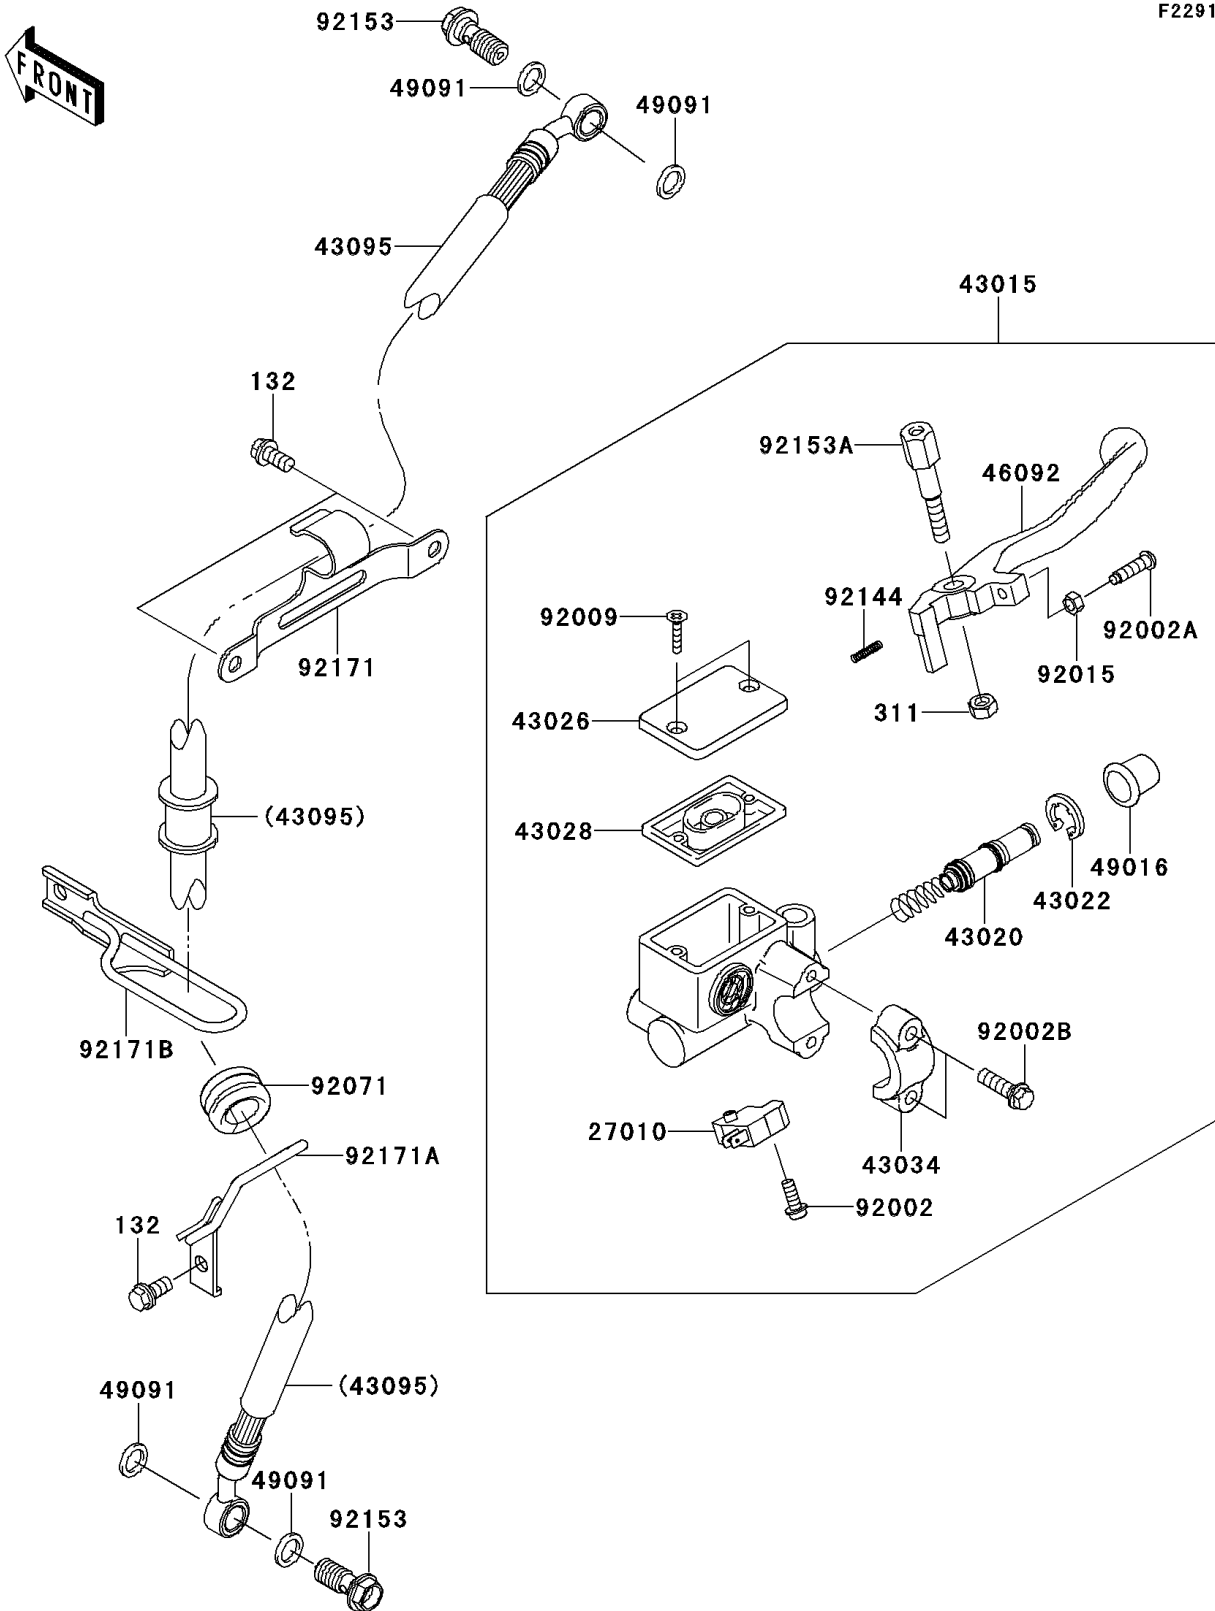

2011 KLR™ 650

PARTS DIAGRAM

Front Master Cylinder

2011 KLR™ 650

PARTS LIST

Front Master Cylinder

ITEM NAME

PART NUMBER

QUANTITY
