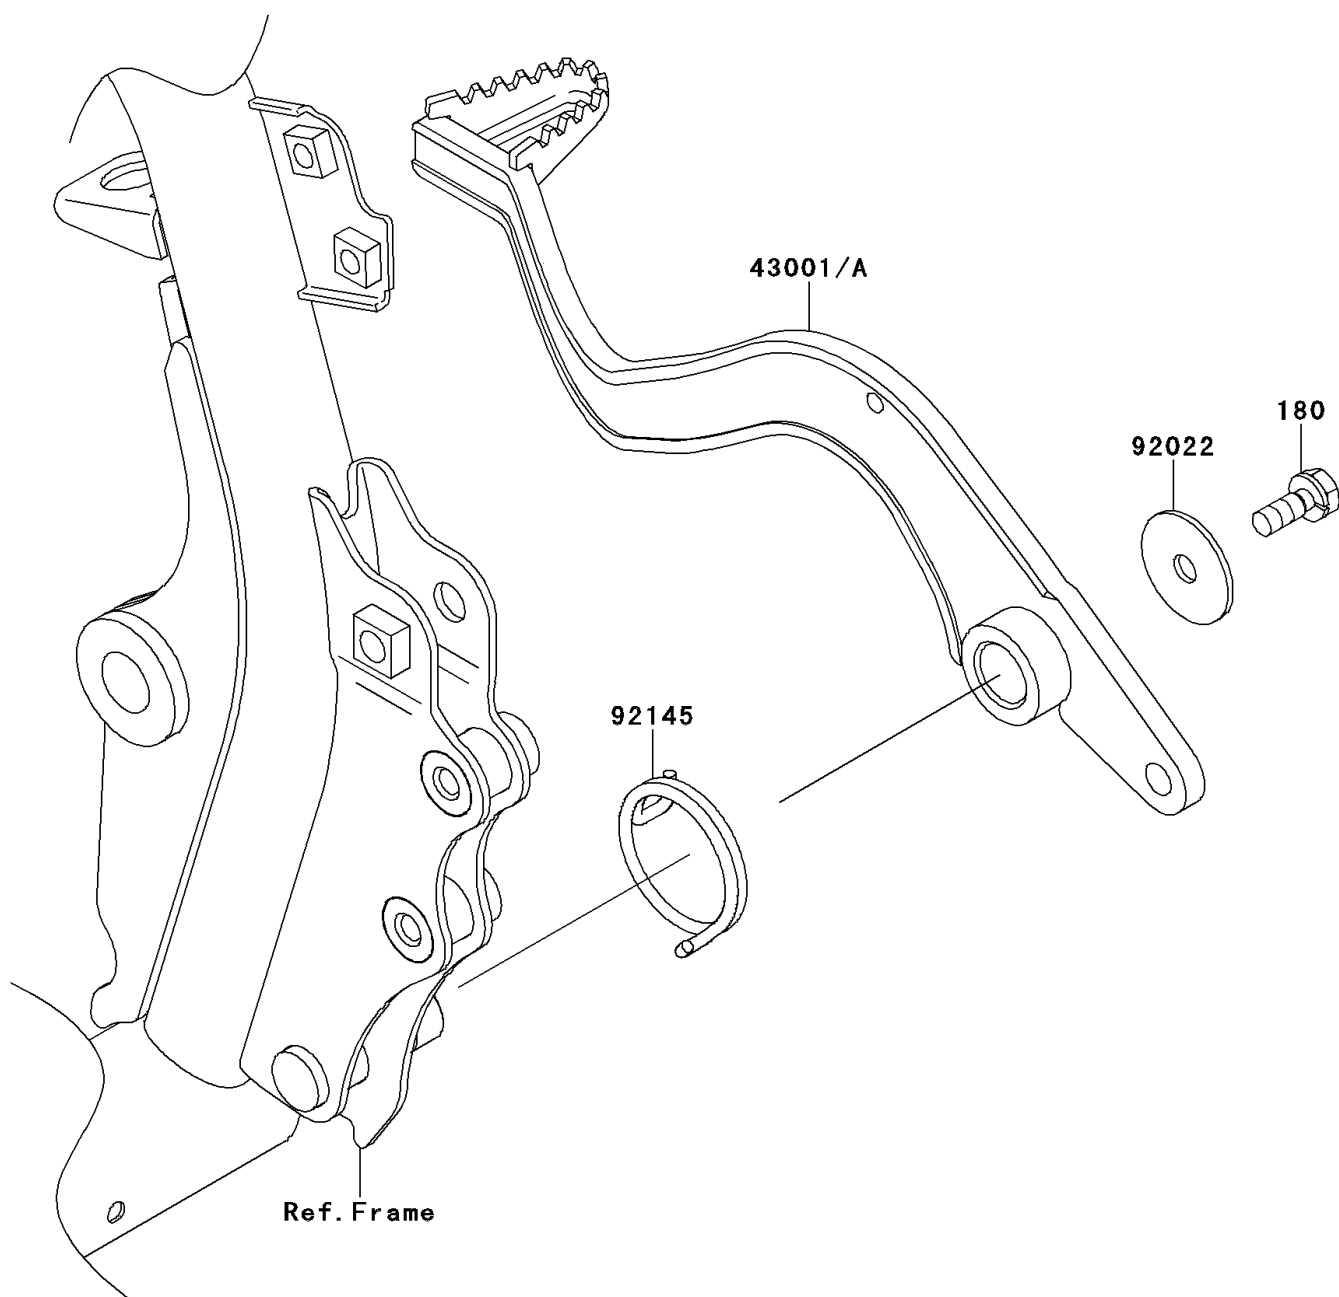

2014 KLR™ 650

PARTS DIAGRAM

Brake Pedal

Kawasaki

Let the Good Times Roll®

F2260

2014 KLR™ 650

PARTS LIST

Brake Pedal

Kawasaki

Let the Good Times Roll®

ITEM NAME

PART NUMBER

QUANTITY
