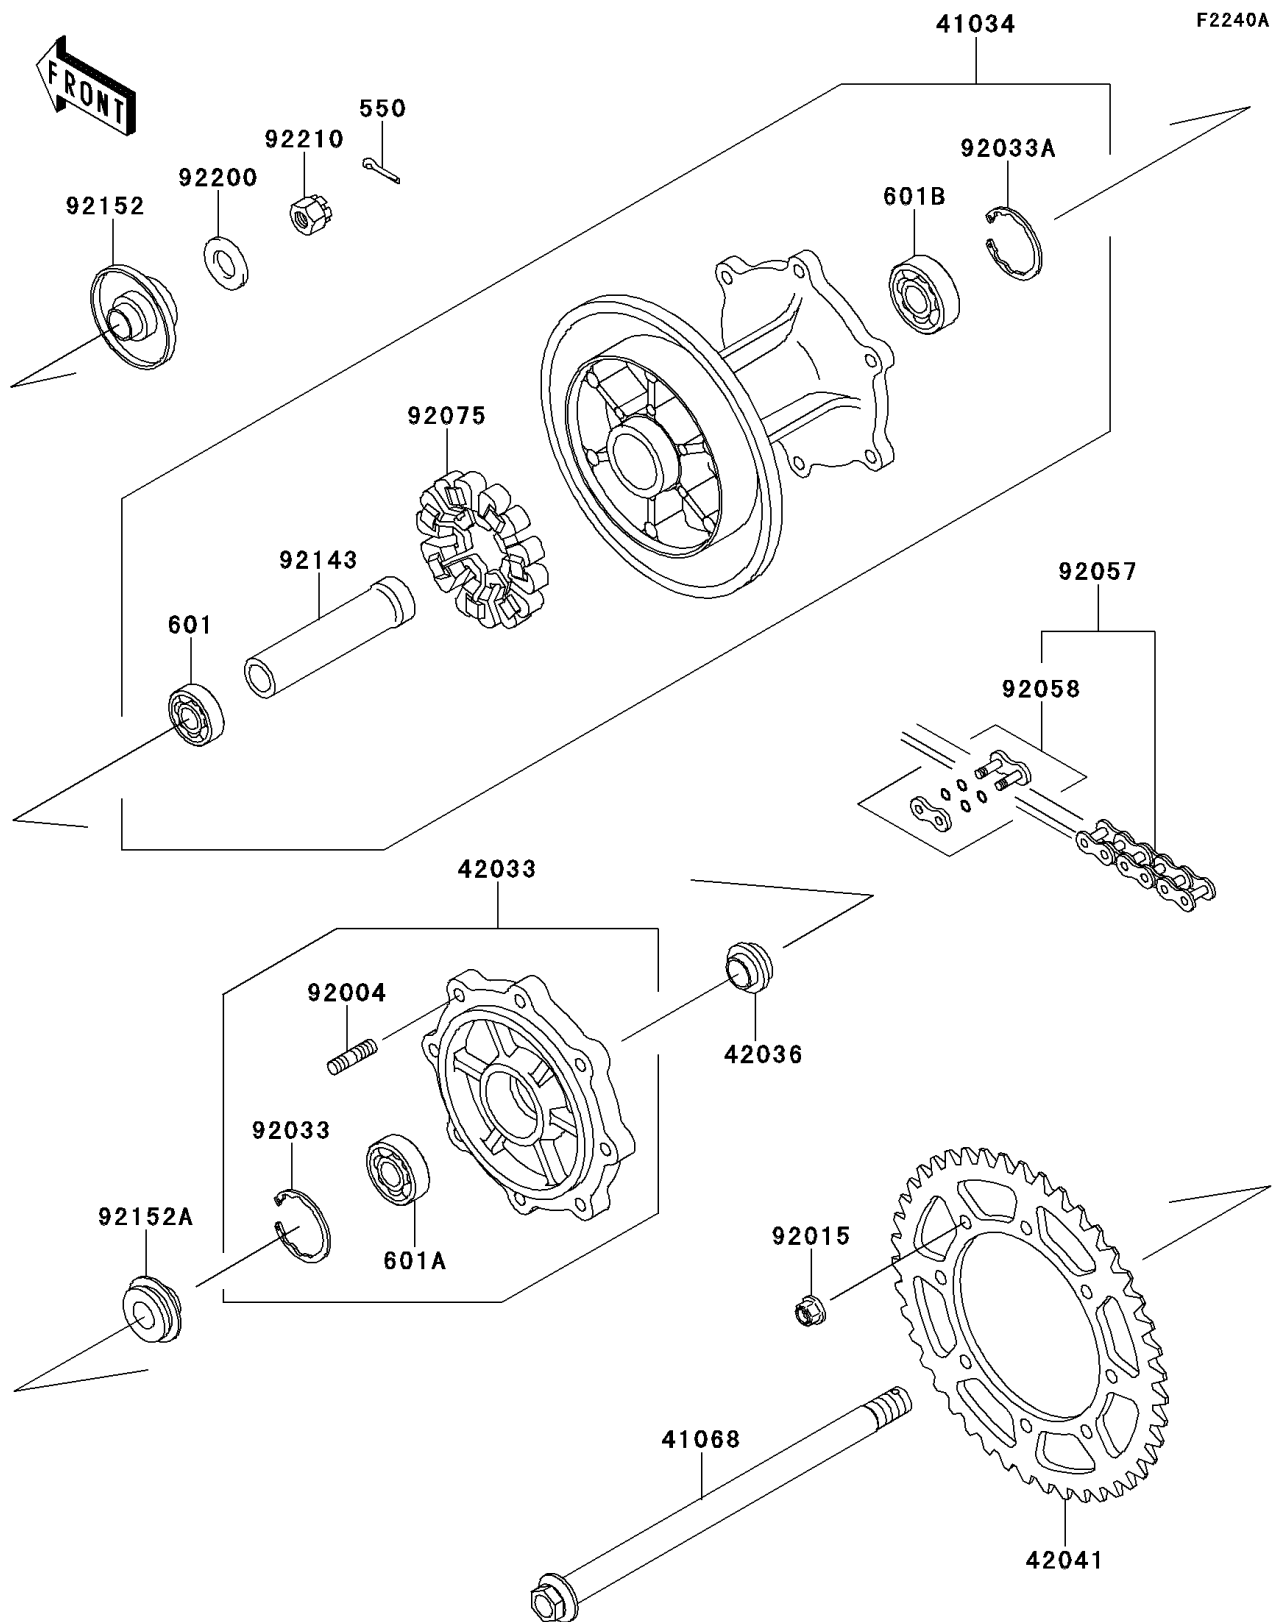

2014 KLR™ 650

PARTS DIAGRAM

Rear Hub(ECF-EES)

2014 KLR™ 650

PARTS LIST

Rear Hub(ECF-EES)

Kawasaki

Let the Good Times Roll®

ITEM NAME

PART NUMBER

QUANTITY
