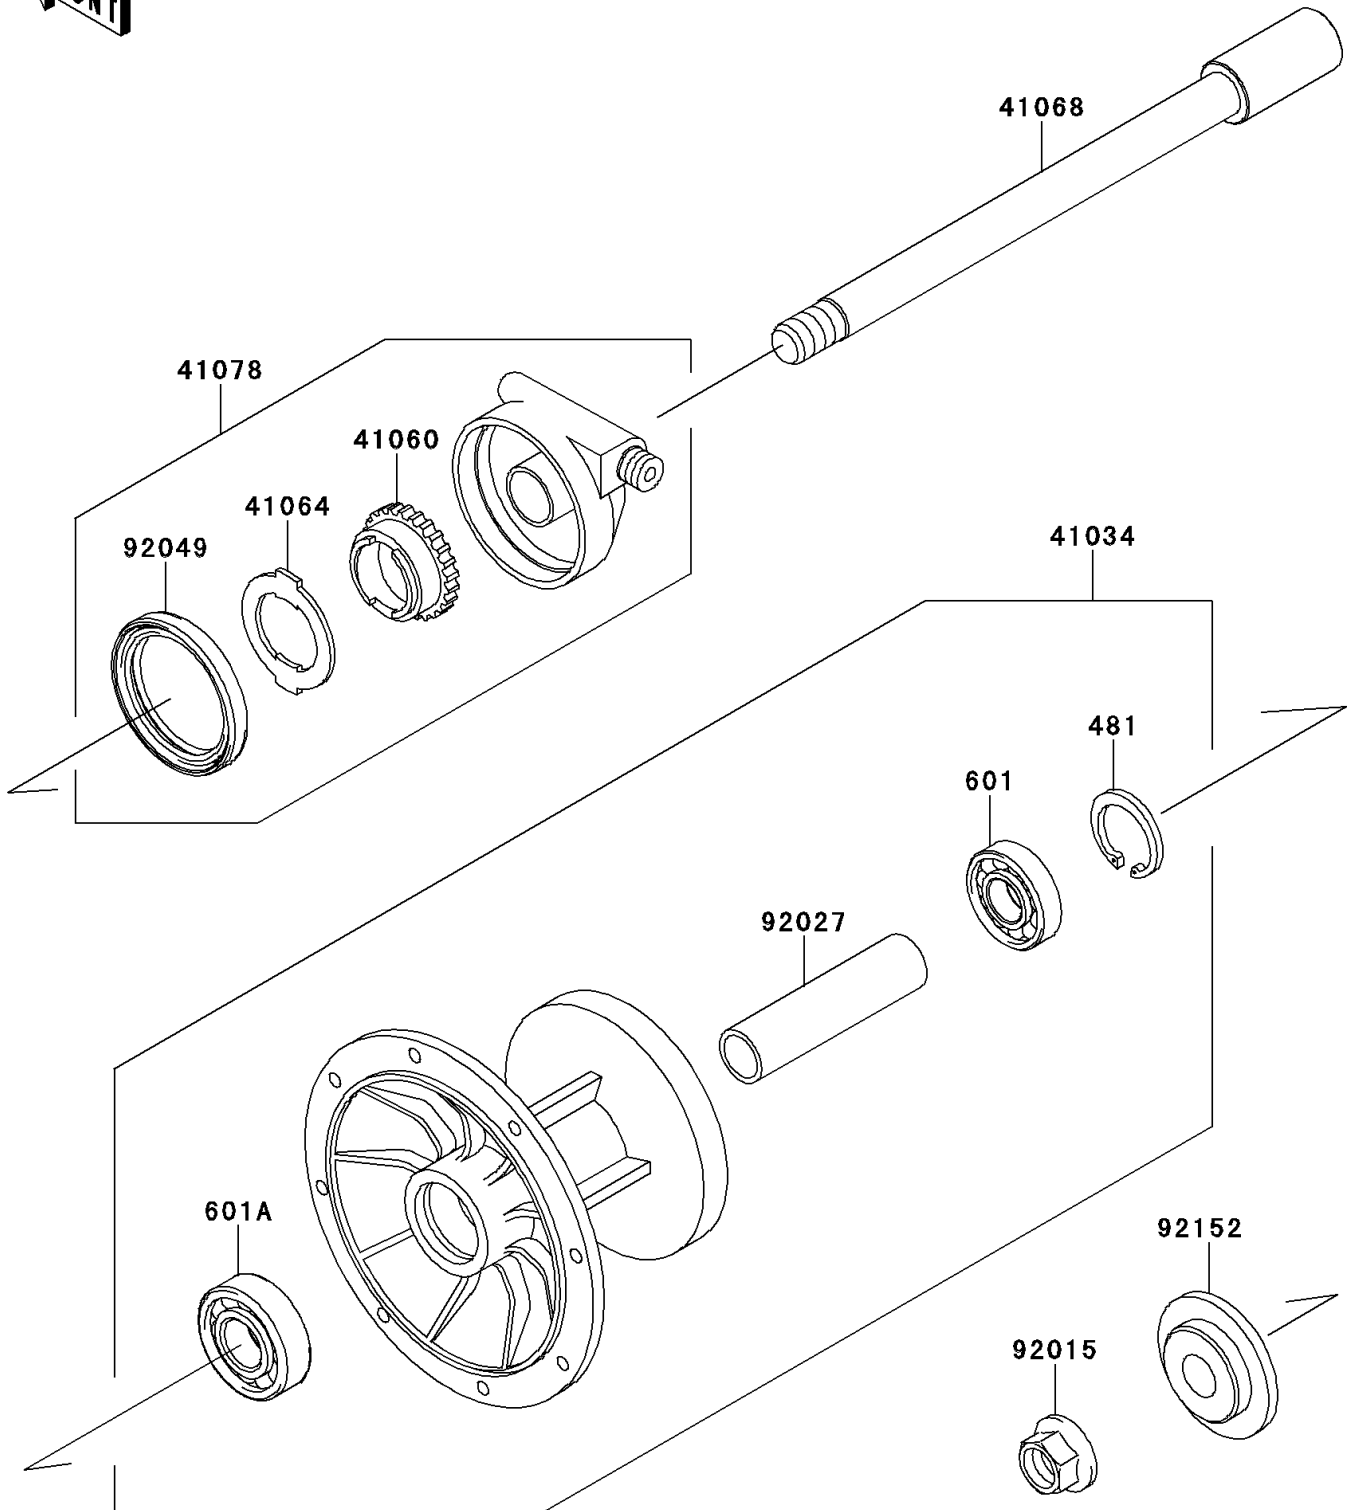

2011 KLR™ 650

PARTS DIAGRAM

Front Hub

F2230

2011 KLR™ 650

PARTS LIST

Front Hub

ITEM NAME

PART NUMBER

QUANTITY
