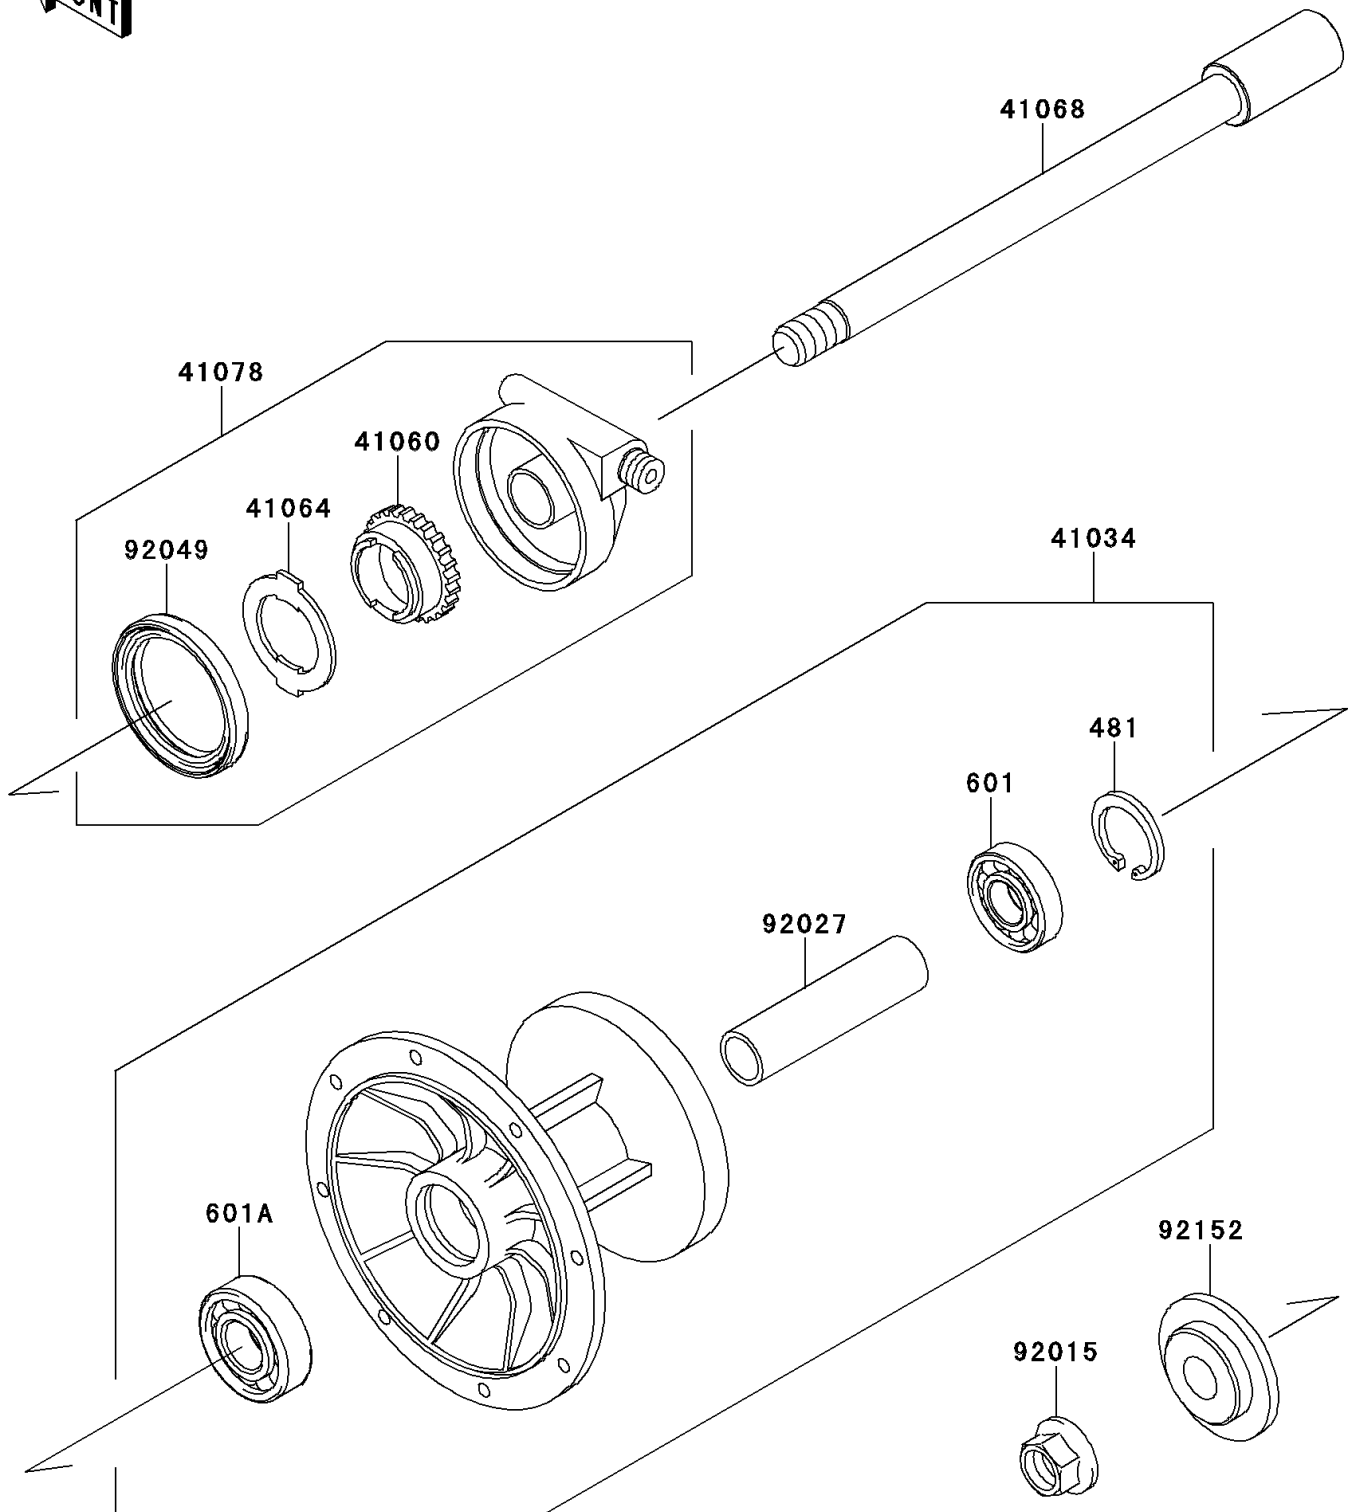

## PARTS DIAGRAM

### Front Hub

F2230

## PARTS LIST

### Front Hub

ITEM NAME	PART NUMBER	QUANTITY
CIRCLIP-TYPE-C,35MM (Ref # 481)	481J3500	1
BEARING-BALL,#6202UG (Ref # 601)	601B6202UG	1
BEARING-BALL,#6203UG (Ref # 601A)	601B6203UG	1
DRUM-ASSY,FRONT BRAKE,F.BLACK (Ref # 41034)	41034-0040-21	1
GEAR-METER SCREW,24T (Ref # 41060)	41060-1101	1
RECEIVER-SPEEDOMETER (Ref # 41064)	41064-1051	1
AXLE,FR (Ref # 41068)	41068-0055	1
CASE-ASSY-METER GEAR (Ref # 41078)	41078-1051	1
NUT,14MM (Ref # 92015)	92015-1407	1
COLLAR,FRONT BRAKE DRUM,L=79 (Ref # 92027)	92027-1683	1
SEAL-OIL,METER GEAR CASE (Ref # 92049)	92049-1172	1
COLLAR (Ref # 92152)	92152-0850	1