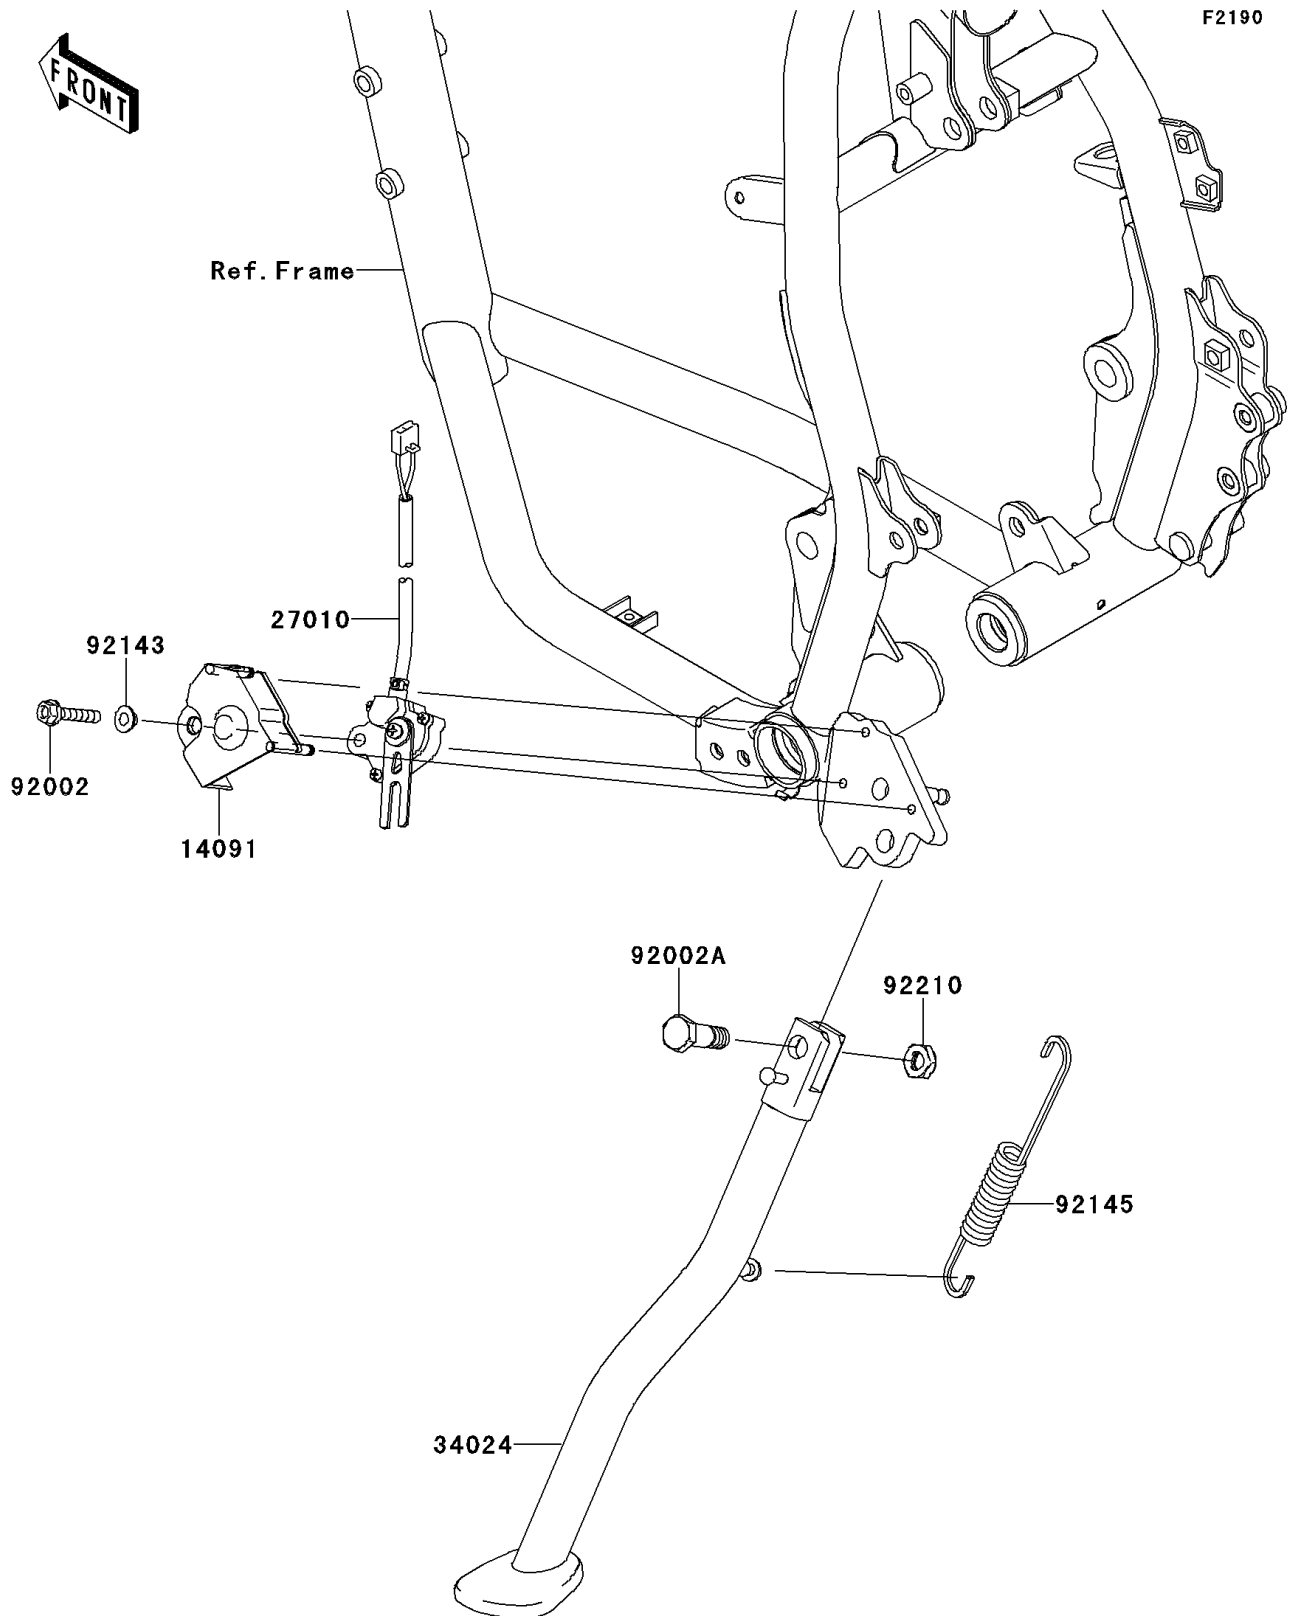

# 2011 KLR™ 650

## PARTS DIAGRAM

## PARTS LIST

Stand(s)

**Kawasaki**

Let the Good Times Roll®

**ITEM NAME**

**PART NUMBER**

**QUANTITY**

---