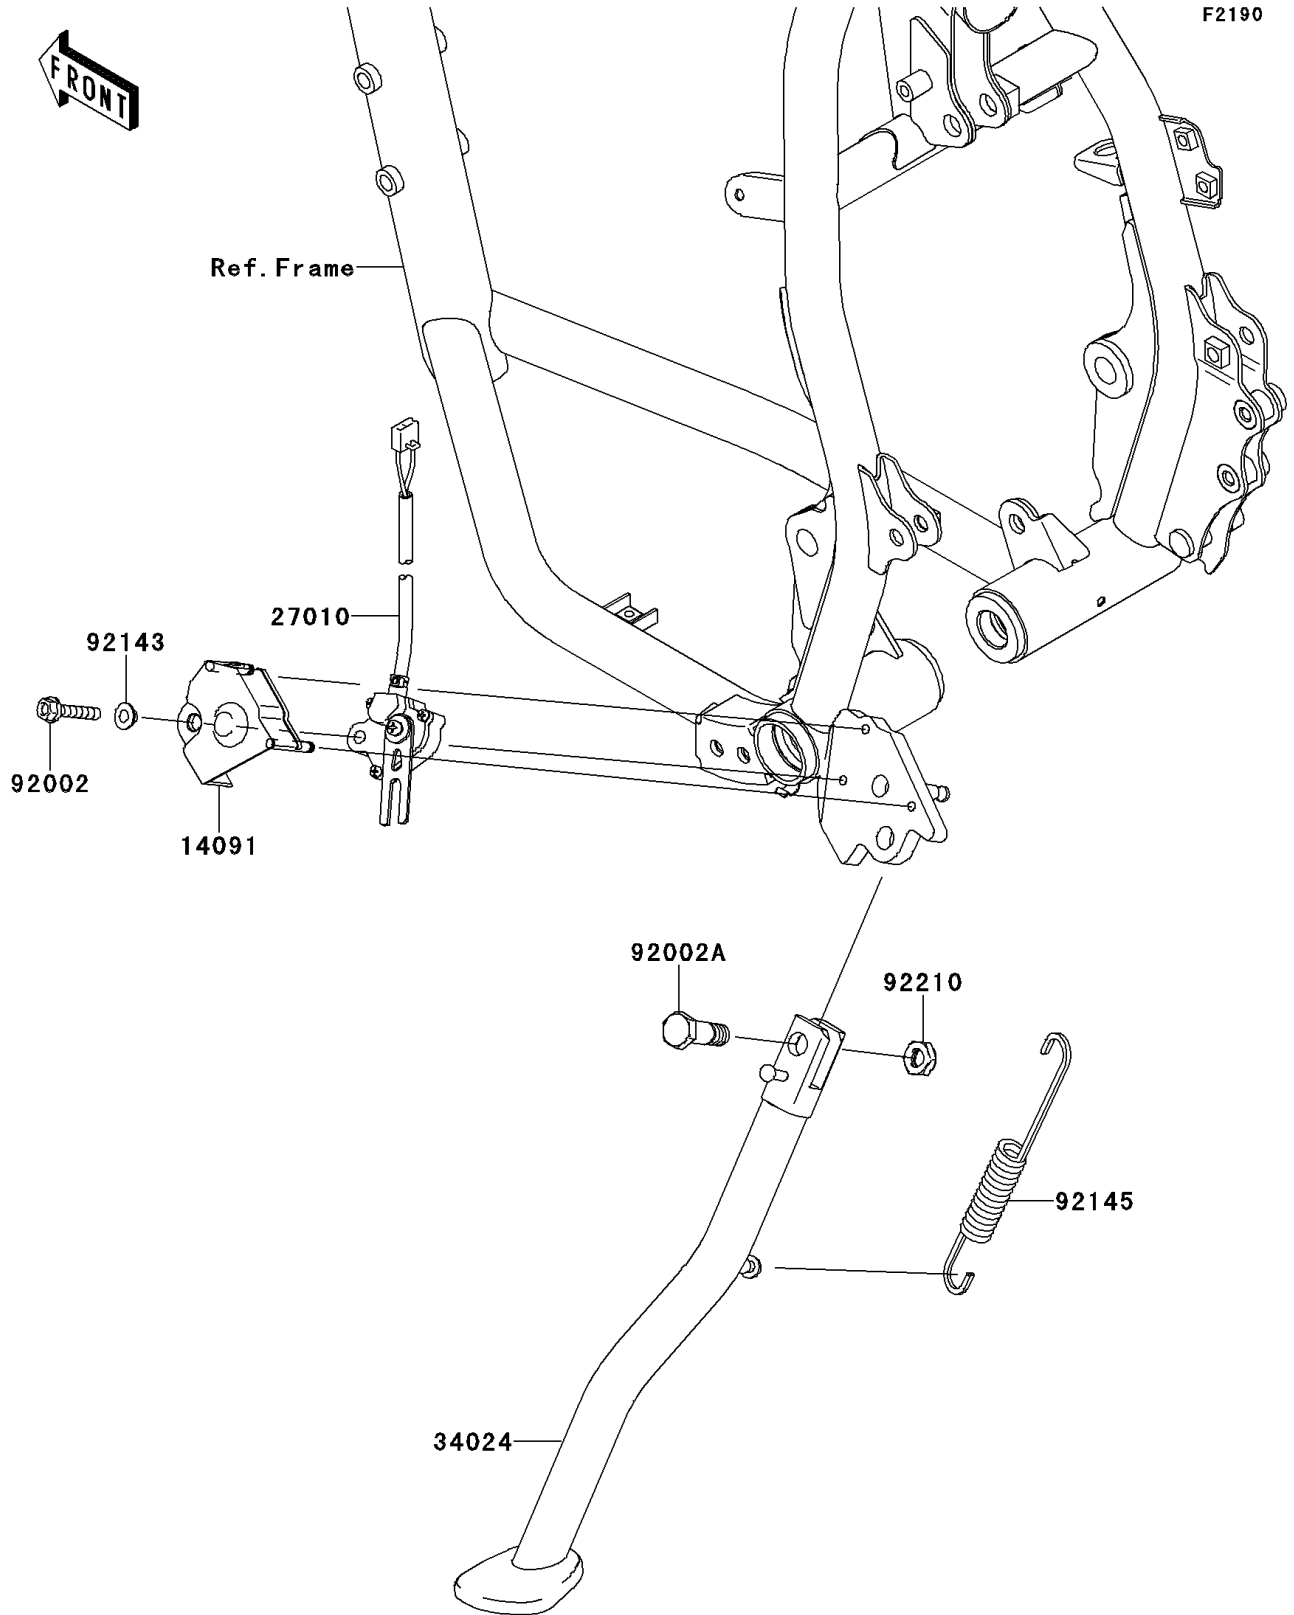

2014 KLR™ 650

PARTS DIAGRAM

Stand(s)

2014 KLR™ 650

PARTS LIST

Stand(s)

Kawasaki

Let the Good Times Roll®

ITEM NAME

PART NUMBER

QUANTITY
