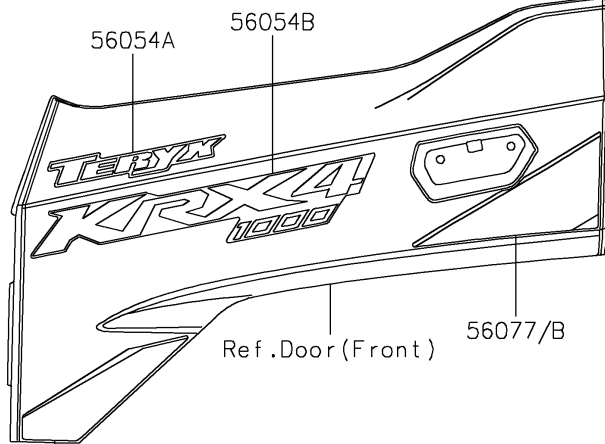

2026 Teryx KRX4 1000

PARTS DIAGRAM

Decals(Gray)(ETFNN-EVFNL)

F2861C

Ref. Front Fender(s)

Ref. Door (Front)

56077A/C

Ref. Door (Rear)

Ref. Rear Fender(s)

2026 Teryx KRX4 1000

PARTS LIST

Decals(Gray)(ETFNN-EVFNL)

ITEM NAME	PART NUMBER	QUANTITY
MARK,KAWASAKI (Ref # 56052)	56052-0928	1
MARK,RR FENDER,KAWASAKI (Ref # 56054)	56054-2605	2
MARK,DOOR COVER,TERYX (Ref # 56054A)	56054-4425	2
MARK,DOOR COVER,KRX41000 (Ref # 56054B)	56054-4428	2
PATTERN,FR DOOR,LH,UPP,RR (Ref # 56077)	56077-3867	1
PATTERN,FR DOOR,LH,LWR,FR (Ref # 56077A)	56077-3868	1
PATTERN,FR DOOR,RH,UPP,RR (Ref # 56077B)	56077-3869	1
PATTERN,FR DOOR,RH,LWR,FR (Ref # 56077C)	56077-3870	1
PATTERN,RR DOOR,LH,UPP (Ref # 56077D)	56077-3871	1
PATTERN,RR DOOR,LH,CNT (Ref # 56077E)	56077-3872	1
PATTERN,RR DOOR,LH,LWR (Ref # 56077F)	56077-3873	1
PATTERN,RR DOOR,RH,UPP (Ref # 56077G)	56077-3874	1
PATTERN,RR DOOR,RH,CNT (Ref # 56077H)	56077-3875	1
PATTERN,RR DOOR,RH,LWR (Ref # 56077I)	56077-3876	1