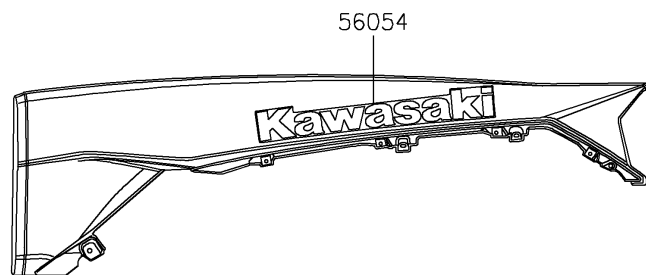

2026 Teryx KRX4 1000

PARTS DIAGRAM

Decals(Gray)(ETFNN-EVFNL)

F2861C

Ref. Front Fender(s)

Ref. Door (Front)

56077A/C

Ref. Door (Rear)

Ref. Rear Fender(s)

2026 Teryx KRX4 1000

PARTS LIST

Decals(Gray)(ETFNN-EVFNL)

ITEM NAME	PART NUMBER	QUANTITY
MARK,KAWASAKI (Ref # 56052)	56052-0928	1
MARK,RR FENDER,KAWASAKI (Ref # 56054)	56054-2605	2
MARK,DOOR COVER,TERYX (Ref # 56054A)	56054-4425	2
MARK,DOOR COVER,KRX41000 (Ref # 56054B)	56054-4428	2
PATTERN,FR DOOR,LH,UPP,RR (Ref # 56077)	56077-3867	1
PATTERN,FR DOOR,LH,LWR,FR (Ref # 56077A)	56077-3868	1
PATTERN,FR DOOR,RH,UPP,RR (Ref # 56077B)	56077-3869	1
PATTERN,FR DOOR,RH,LWR,FR (Ref # 56077C)	56077-3870	1
PATTERN,RR DOOR,LH,UPP (Ref # 56077D)	56077-3871	1
PATTERN,RR DOOR,LH,CNT (Ref # 56077E)	56077-3872	1
PATTERN,RR DOOR,LH,LWR (Ref # 56077F)	56077-3873	1
PATTERN,RR DOOR,RH,UPP (Ref # 56077G)	56077-3874	1
PATTERN,RR DOOR,RH,CNT (Ref # 56077H)	56077-3875	1
PATTERN,RR DOOR,RH,LWR (Ref # 56077I)	56077-3876	1