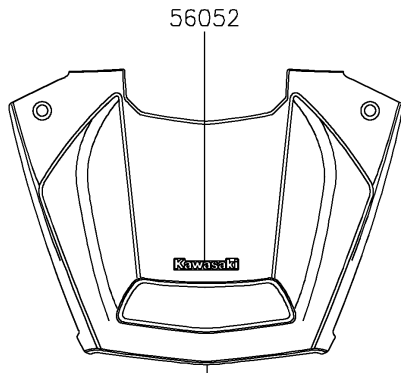

2026 Teryx KRX4 1000

PARTS DIAGRAM

Decals(Gray)(ETFNN-EVFNL)

F2861C

Ref. Front Fender(s)

Ref. Door (Front)

56077A/C

Ref. Door (Rear)

Ref. Rear Fender(s)

2026 Teryx KRX4 1000

PARTS LIST

Decals(Gray)(ETFNN-EVFNL)

ITEM NAME	PART NUMBER	QUANTITY
MARK,KAWASAKI (Ref # 56052)	56052-0928	1
MARK,RR FENDER,KAWASAKI (Ref # 56054)	56054-2605	2
MARK,DOOR COVER,TERYX (Ref # 56054A)	56054-4425	2
MARK,DOOR COVER,KRX41000 (Ref # 56054B)	56054-4428	2
PATTERN,FR DOOR,LH,UPP,RR (Ref # 56077)	56077-3867	1
PATTERN,FR DOOR,LH,LWR,FR (Ref # 56077A)	56077-3868	1
PATTERN,FR DOOR,RH,UPP,RR (Ref # 56077B)	56077-3869	1
PATTERN,FR DOOR,RH,LWR,FR (Ref # 56077C)	56077-3870	1
PATTERN,RR DOOR,LH,UPP (Ref # 56077D)	56077-3871	1
PATTERN,RR DOOR,LH,CNT (Ref # 56077E)	56077-3872	1
PATTERN,RR DOOR,LH,LWR (Ref # 56077F)	56077-3873	1
PATTERN,RR DOOR,RH,UPP (Ref # 56077G)	56077-3874	1
PATTERN,RR DOOR,RH,CNT (Ref # 56077H)	56077-3875	1
PATTERN,RR DOOR,RH,LWR (Ref # 56077I)	56077-3876	1