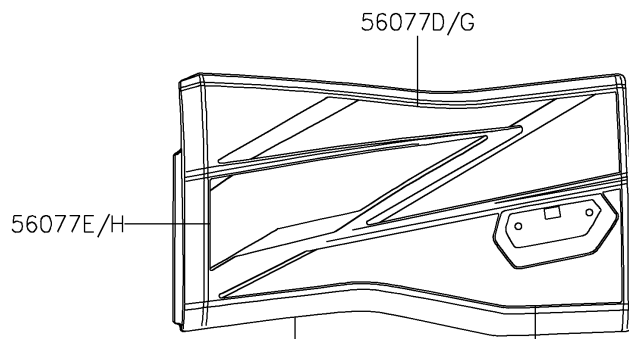

2026 Teryx KRX4 1000

PARTS DIAGRAM

Decals(Gray)(ETFNN-EVFNL)

F2861C

Ref. Front Fender(s)

Ref. Door (Front)

56077A/C

Ref. Door (Rear)

Ref. Rear Fender(s)

2026 Teryx KRX4 1000

PARTS LIST

Decals(Gray)(ETFNN-EVFNL)

ITEM NAME	PART NUMBER	QUANTITY
MARK,KAWASAKI (Ref # 56052)	56052-0928	1
MARK,RR FENDER,KAWASAKI (Ref # 56054)	56054-2605	2
MARK,DOOR COVER,TERYX (Ref # 56054A)	56054-4425	2
MARK,DOOR COVER,KRX41000 (Ref # 56054B)	56054-4428	2
PATTERN,FR DOOR,LH,UPP,RR (Ref # 56077)	56077-3867	1
PATTERN,FR DOOR,LH,LWR,FR (Ref # 56077A)	56077-3868	1
PATTERN,FR DOOR,RH,UPP,RR (Ref # 56077B)	56077-3869	1
PATTERN,FR DOOR,RH,LWR,FR (Ref # 56077C)	56077-3870	1
PATTERN,RR DOOR,LH,UPP (Ref # 56077D)	56077-3871	1
PATTERN,RR DOOR,LH,CNT (Ref # 56077E)	56077-3872	1
PATTERN,RR DOOR,LH,LWR (Ref # 56077F)	56077-3873	1
PATTERN,RR DOOR,RH,UPP (Ref # 56077G)	56077-3874	1
PATTERN,RR DOOR,RH,CNT (Ref # 56077H)	56077-3875	1
PATTERN,RR DOOR,RH,LWR (Ref # 56077I)	56077-3876	1