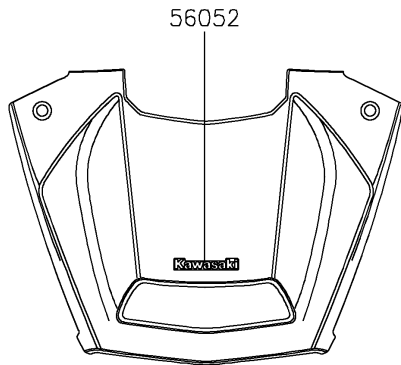

## PARTS DIAGRAM

Decals(Gray)(ETFNN-EVFNL)

F2861C

Ref. Front Fender(s)

Ref. Door (Front) 56077/B

56077A/C

Ref. Door (Rear) 56077F/I

Ref. Rear Fender(s)