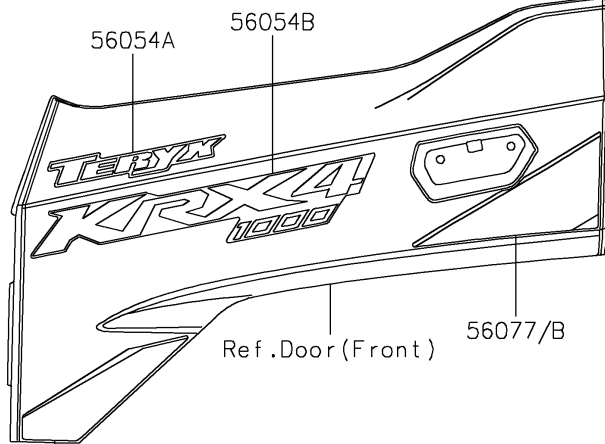

# 2026 TERYX® KRX4™ 1000

## PARTS DIAGRAM

Decals(Gray)(ETFNN-EVFNL)

F2861C

Ref. Front Fender(s)

Ref. Door (Front) 56077/B

56077A/C

Ref. Door (Rear) 56077F/I

Ref. Rear Fender(s)