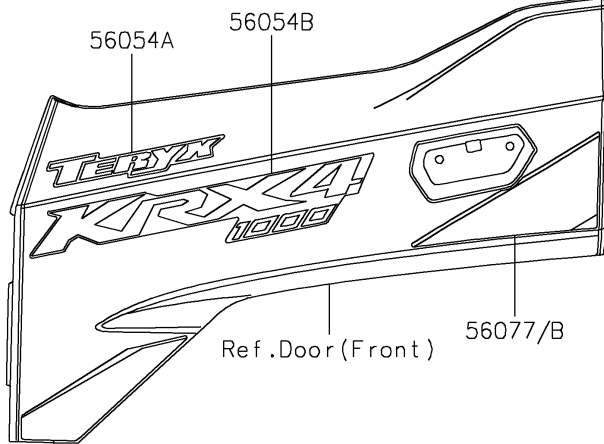

2026 Teryx KRX4 1000

PARTS DIAGRAM

Decals(Gray)(ETFNN-EVFNL)

F2861C

Ref. Front Fender(s)

Ref. Door (Front)

56077A/C

Ref. Door (Rear)

56077F/I

Ref. Rear Fender(s)

2026 Teryx KRX4 1000

PARTS LIST

Decals(Gray)(ETFNN-EVFNL)

ITEM NAME	PART NUMBER	QUANTITY
MARK,KAWASAKI (Ref # 56052)	56052-0928	1
MARK,RR FENDER,KAWASAKI (Ref # 56054)	56054-2605	2
MARK,DOOR COVER,TERYX (Ref # 56054A)	56054-4425	2
MARK,DOOR COVER,KRX41000 (Ref # 56054B)	56054-4428	2
PATTERN,FR DOOR,LH,UPP,RR (Ref # 56077)	56077-3867	1
PATTERN,FR DOOR,LH,LWR,FR (Ref # 56077A)	56077-3868	1
PATTERN,FR DOOR,RH,UPP,RR (Ref # 56077B)	56077-3869	1
PATTERN,FR DOOR,RH,LWR,FR (Ref # 56077C)	56077-3870	1
PATTERN,RR DOOR,LH,UPP (Ref # 56077D)	56077-3871	1
PATTERN,RR DOOR,LH,CNT (Ref # 56077E)	56077-3872	1
PATTERN,RR DOOR,LH,LWR (Ref # 56077F)	56077-3873	1
PATTERN,RR DOOR,RH,UPP (Ref # 56077G)	56077-3874	1
PATTERN,RR DOOR,RH,CNT (Ref # 56077H)	56077-3875	1
PATTERN,RR DOOR,RH,LWR (Ref # 56077I)	56077-3876	1