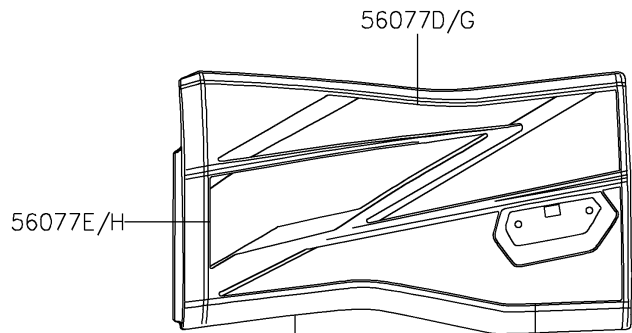

2026 Teryx KRX4 1000

PARTS DIAGRAM

Decals(Gray)(ETFNN-EVFNL)

F2861C

Ref. Front Fender(s)

Ref. Door (Front)

56077A/C

Ref. Door (Rear)

56077F/I

Ref. Rear Fender(s)

2026 Teryx KRX4 1000

PARTS LIST

Decals(Gray)(ETFNN-EVFNL)

ITEM NAME	PART NUMBER	QUANTITY
MARK,KAWASAKI (Ref # 56052)	56052-0928	1
MARK,RR FENDER,KAWASAKI (Ref # 56054)	56054-2605	2
MARK,DOOR COVER,TERYX (Ref # 56054A)	56054-4425	2
MARK,DOOR COVER,KRX41000 (Ref # 56054B)	56054-4428	2
PATTERN,FR DOOR,LH,UPP,RR (Ref # 56077)	56077-3867	1
PATTERN,FR DOOR,LH,LWR,FR (Ref # 56077A)	56077-3868	1
PATTERN,FR DOOR,RH,UPP,RR (Ref # 56077B)	56077-3869	1
PATTERN,FR DOOR,RH,LWR,FR (Ref # 56077C)	56077-3870	1
PATTERN,RR DOOR,LH,UPP (Ref # 56077D)	56077-3871	1
PATTERN,RR DOOR,LH,CNT (Ref # 56077E)	56077-3872	1
PATTERN,RR DOOR,LH,LWR (Ref # 56077F)	56077-3873	1
PATTERN,RR DOOR,RH,UPP (Ref # 56077G)	56077-3874	1
PATTERN,RR DOOR,RH,CNT (Ref # 56077H)	56077-3875	1
PATTERN,RR DOOR,RH,LWR (Ref # 56077I)	56077-3876	1