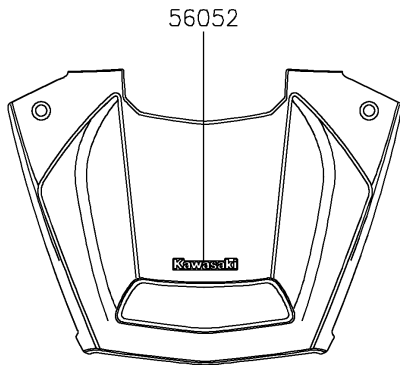

2026 Teryx KRX4 1000

PARTS DIAGRAM

Decals(Gray)(ETFNN-EVFNL)

F2861C

Ref. Front Fender(s)

Ref. Door (Front)

56077A/C

Ref. Door (Rear)

56077F/I

Ref. Rear Fender(s)

2026 Teryx KRX4 1000

PARTS LIST

Decals(Gray)(ETFNN-EVFNL)

ITEM NAME	PART NUMBER	QUANTITY
MARK,KAWASAKI (Ref # 56052)	56052-0928	1
MARK,RR FENDER,KAWASAKI (Ref # 56054)	56054-2605	2
MARK,DOOR COVER,TERYX (Ref # 56054A)	56054-4425	2
MARK,DOOR COVER,KRX41000 (Ref # 56054B)	56054-4428	2
PATTERN,FR DOOR,LH,UPP,RR (Ref # 56077)	56077-3867	1
PATTERN,FR DOOR,LH,LWR,FR (Ref # 56077A)	56077-3868	1
PATTERN,FR DOOR,RH,UPP,RR (Ref # 56077B)	56077-3869	1
PATTERN,FR DOOR,RH,LWR,FR (Ref # 56077C)	56077-3870	1
PATTERN,RR DOOR,LH,UPP (Ref # 56077D)	56077-3871	1
PATTERN,RR DOOR,LH,CNT (Ref # 56077E)	56077-3872	1
PATTERN,RR DOOR,LH,LWR (Ref # 56077F)	56077-3873	1
PATTERN,RR DOOR,RH,UPP (Ref # 56077G)	56077-3874	1
PATTERN,RR DOOR,RH,CNT (Ref # 56077H)	56077-3875	1
PATTERN,RR DOOR,RH,LWR (Ref # 56077I)	56077-3876	1