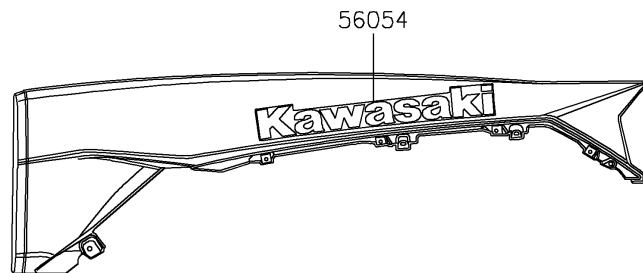

2026 Teryx KRX4 1000

PARTS DIAGRAM

Decals(Gray)(ETFNN-EVFNL)

F2861C

Ref. Front Fender(s)

Ref. Door (Front)

56077A/C

Ref. Door (Rear)

56077F/I

Ref. Rear Fender(s)

2026 Teryx KRX4 1000

PARTS LIST

Decals(Gray)(ETFNN-EVFNL)

ITEM NAME	PART NUMBER	QUANTITY
MARK,KAWASAKI (Ref # 56052)	56052-0928	1
MARK,RR FENDER,KAWASAKI (Ref # 56054)	56054-2605	2
MARK,DOOR COVER,TERYX (Ref # 56054A)	56054-4425	2
MARK,DOOR COVER,KRX41000 (Ref # 56054B)	56054-4428	2
PATTERN,FR DOOR,LH,UPP,RR (Ref # 56077)	56077-3867	1
PATTERN,FR DOOR,LH,LWR,FR (Ref # 56077A)	56077-3868	1
PATTERN,FR DOOR,RH,UPP,RR (Ref # 56077B)	56077-3869	1
PATTERN,FR DOOR,RH,LWR,FR (Ref # 56077C)	56077-3870	1
PATTERN,RR DOOR,LH,UPP (Ref # 56077D)	56077-3871	1
PATTERN,RR DOOR,LH,CNT (Ref # 56077E)	56077-3872	1
PATTERN,RR DOOR,LH,LWR (Ref # 56077F)	56077-3873	1
PATTERN,RR DOOR,RH,UPP (Ref # 56077G)	56077-3874	1
PATTERN,RR DOOR,RH,CNT (Ref # 56077H)	56077-3875	1
PATTERN,RR DOOR,RH,LWR (Ref # 56077I)	56077-3876	1