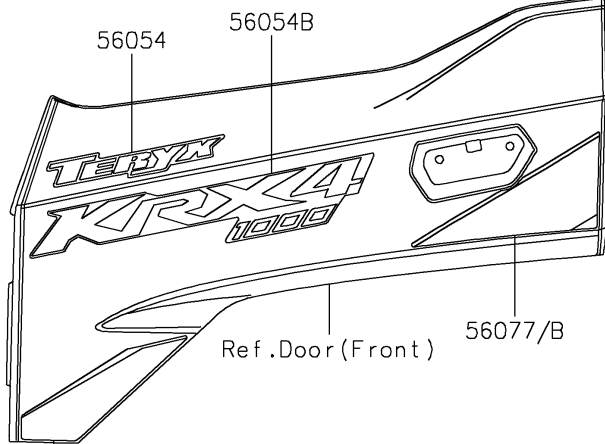

2026 TERYX® KRX4™ 1000

PARTS DIAGRAM

Decals(Blue)(ETFNN-EVFNL)

F2861B

Ref. Front Fender(s)

Ref. Door (Front)

56077A/C

Ref. Door (Rear)