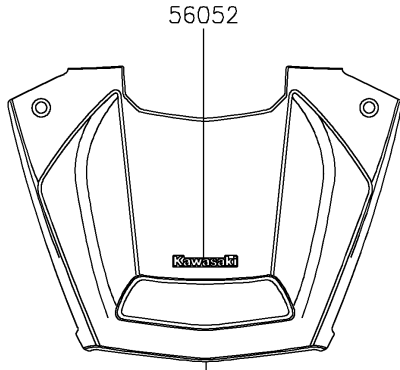

2026 TERYX® KRX4™ 1000

PARTS DIAGRAM

Decals(Blue)(ETFNN-EVFNL)

F2861B

Ref. Front Fender(s)

Ref. Door (Front)

56077A/C

Ref. Door (Rear)

Ref. Rear Fender(s)

2026 TERYX® KRX4™ 1000

PARTS LIST

Decals(Blue)(ETFNN-EVFNL)

ITEM NAME	PART NUMBER	QUANTITY
MARK,KAWASAKI (Ref # 56052)	56052-0928	1
MARK,DOOR COVER,TERYX (Ref # 56054)	56054-4425	2
MARK,RR FENDER,KAWASAKI (Ref # 56054A)	56054-4427	2
MARK,DOOR COVER,KRX41000 (Ref # 56054B)	56054-4428	2
PATTERN,FR DOOR,LH,UPP,RR (Ref # 56077)	56077-3857	1
PATTERN,FR DOOR,LH,LWR,FR (Ref # 56077A)	56077-3858	1
PATTERN,FR DOOR,RH,UPP,RR (Ref # 56077B)	56077-3859	1
PATTERN,FR DOOR,RH,LWR,FR (Ref # 56077C)	56077-3860	1
PATTERN,RR DOOR,LH,UPP (Ref # 56077D)	56077-3861	1
PATTERN,RR DOOR,LH,CNT (Ref # 56077E)	56077-3862	1
PATTERN,RR DOOR,LH,LWR (Ref # 56077F)	56077-3863	1
PATTERN,RR DOOR,RH,UPP (Ref # 56077G)	56077-3864	1
PATTERN,RR DOOR,RH,CNT (Ref # 56077H)	56077-3865	1
PATTERN,RR DOOR,RH,LWR (Ref # 56077I)	56077-3866	1