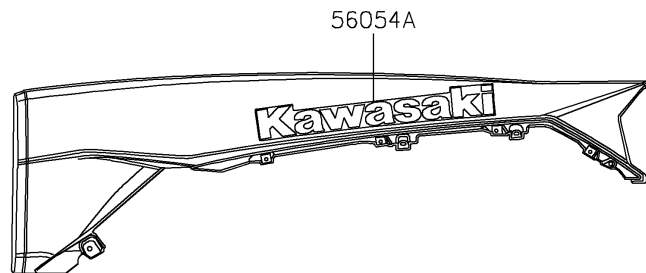

2026 TERYX® KRX4™ 1000

PARTS DIAGRAM

Decals(Blue)(ETFNN-EVFNL)

F2861B

Ref. Front Fender(s)

Ref. Door (Front)

56077A/C

Ref. Door (Rear)

Ref. Rear Fender(s)

2026 TERYX® KRX4™ 1000

PARTS LIST

Decals(Blue)(ETFNN-EVFNL)

ITEM NAME	PART NUMBER	QUANTITY
MARK,KAWASAKI (Ref # 56052)	56052-0928	1
MARK,DOOR COVER,TERYX (Ref # 56054)	56054-4425	2
MARK,RR FENDER,KAWASAKI (Ref # 56054A)	56054-4427	2
MARK,DOOR COVER,KRX41000 (Ref # 56054B)	56054-4428	2
PATTERN,FR DOOR,LH,UPP,RR (Ref # 56077)	56077-3857	1
PATTERN,FR DOOR,LH,LWR,FR (Ref # 56077A)	56077-3858	1
PATTERN,FR DOOR,RH,UPP,RR (Ref # 56077B)	56077-3859	1
PATTERN,FR DOOR,RH,LWR,FR (Ref # 56077C)	56077-3860	1
PATTERN,RR DOOR,LH,UPP (Ref # 56077D)	56077-3861	1
PATTERN,RR DOOR,LH,CNT (Ref # 56077E)	56077-3862	1
PATTERN,RR DOOR,LH,LWR (Ref # 56077F)	56077-3863	1
PATTERN,RR DOOR,RH,UPP (Ref # 56077G)	56077-3864	1
PATTERN,RR DOOR,RH,CNT (Ref # 56077H)	56077-3865	1
PATTERN,RR DOOR,RH,LWR (Ref # 56077I)	56077-3866	1