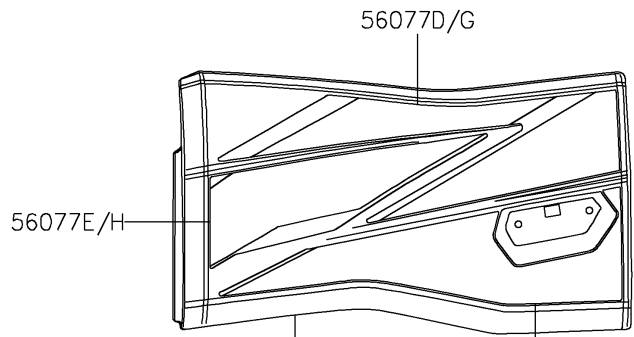

2026 TERYX® KRX4™ 1000

PARTS DIAGRAM

Decals(Blue)(ETFNN-EVFNL)

F2861B

Ref. Front Fender(s)

Ref. Door (Front)

56077A/C

Ref. Door (Rear)

Ref. Rear Fender(s)

2026 TERYX® KRX4™ 1000

PARTS LIST

Decals(Blue)(ETFNN-EVFNL)

ITEM NAME	PART NUMBER	QUANTITY
MARK,KAWASAKI (Ref # 56052)	56052-0928	1
MARK,DOOR COVER,TERYX (Ref # 56054)	56054-4425	2
MARK,RR FENDER,KAWASAKI (Ref # 56054A)	56054-4427	2
MARK,DOOR COVER,KRX41000 (Ref # 56054B)	56054-4428	2
PATTERN,FR DOOR,LH,UPP,RR (Ref # 56077)	56077-3857	1
PATTERN,FR DOOR,LH,LWR,FR (Ref # 56077A)	56077-3858	1
PATTERN,FR DOOR,RH,UPP,RR (Ref # 56077B)	56077-3859	1
PATTERN,FR DOOR,RH,LWR,FR (Ref # 56077C)	56077-3860	1
PATTERN,RR DOOR,LH,UPP (Ref # 56077D)	56077-3861	1
PATTERN,RR DOOR,LH,CNT (Ref # 56077E)	56077-3862	1
PATTERN,RR DOOR,LH,LWR (Ref # 56077F)	56077-3863	1
PATTERN,RR DOOR,RH,UPP (Ref # 56077G)	56077-3864	1
PATTERN,RR DOOR,RH,CNT (Ref # 56077H)	56077-3865	1
PATTERN,RR DOOR,RH,LWR (Ref # 56077I)	56077-3866	1