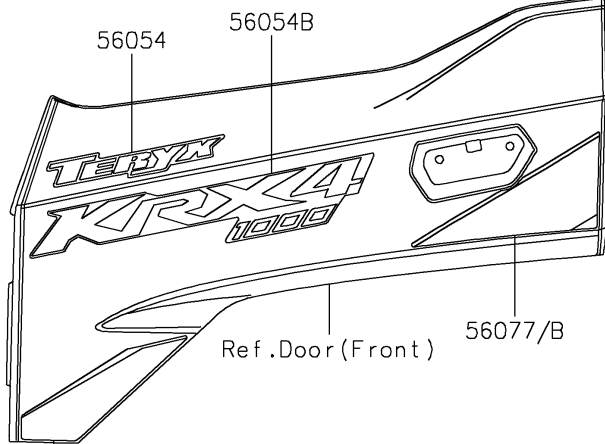

2026 Teryx KRX4 1000

PARTS DIAGRAM

Decals(Blue)(ETFNN-EVFNL)

F2861B

Ref. Front Fender(s)

Ref. Door (Front)

Ref. Door (Rear)

Ref. Rear Fender(s)