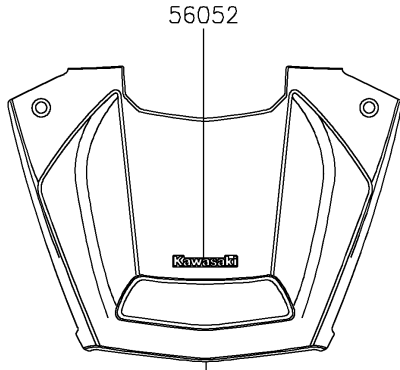

2026 Teryx KRX4 1000

PARTS DIAGRAM

Decals(Blue)(ETFNN-EVFNL)

F2861B

Ref. Front Fender(s)

Ref. Door (Front)

Ref. Door (Rear)

Ref. Rear Fender(s)

2026 Teryx KRX4 1000

PARTS LIST

Decals(Blue)(ETFNN-EVFNL)

ITEM NAME	PART NUMBER	QUANTITY
MARK,KAWASAKI (Ref # 56052)	56052-0928	1
MARK,DOOR COVER,TERYX (Ref # 56054)	56054-4425	2
MARK,RR FENDER,KAWASAKI (Ref # 56054A)	56054-4427	2
MARK,DOOR COVER,KRX41000 (Ref # 56054B)	56054-4428	2
PATTERN,FR DOOR,LH,UPP,RR (Ref # 56077)	56077-3857	1
PATTERN,FR DOOR,LH,LWR,FR (Ref # 56077A)	56077-3858	1
PATTERN,FR DOOR,RH,UPP,RR (Ref # 56077B)	56077-3859	1
PATTERN,FR DOOR,RH,LWR,FR (Ref # 56077C)	56077-3860	1
PATTERN,RR DOOR,LH,UPP (Ref # 56077D)	56077-3861	1
PATTERN,RR DOOR,LH,CNT (Ref # 56077E)	56077-3862	1
PATTERN,RR DOOR,LH,LWR (Ref # 56077F)	56077-3863	1
PATTERN,RR DOOR,RH,UPP (Ref # 56077G)	56077-3864	1
PATTERN,RR DOOR,RH,CNT (Ref # 56077H)	56077-3865	1
PATTERN,RR DOOR,RH,LWR (Ref # 56077I)	56077-3866	1