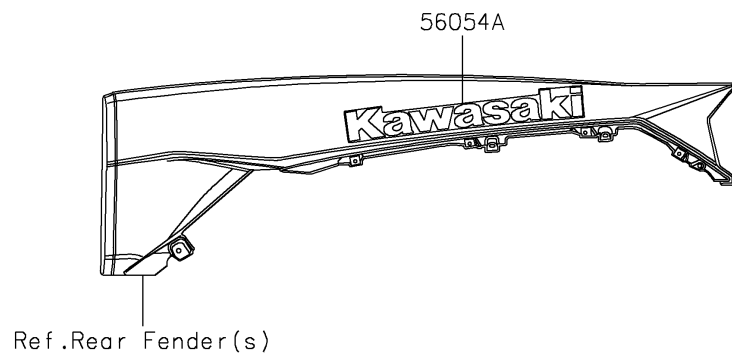

2026 TERYX® KRX4™ 1000

PARTS DIAGRAM

Decals(Blue)(ETFNN-EVFNL)

F2861B

2026 TERYX® KRX4™ 1000

PARTS LIST

Decals(Blue)(ETFNN-EVFNL)

ITEM NAME	PART NUMBER	QUANTITY
MARK,KAWASAKI (Ref # 56052)	56052-0928	1
MARK,DOOR COVER,TERYX (Ref # 56054)	56054-4425	2
MARK,RR FENDER,KAWASAKI (Ref # 56054A)	56054-4427	2
MARK,DOOR COVER,KRX41000 (Ref # 56054B)	56054-4428	2
PATTERN,FR DOOR,LH,UPP,RR (Ref # 56077)	56077-3857	1
PATTERN,FR DOOR,LH,LWR,FR (Ref # 56077A)	56077-3858	1
PATTERN,FR DOOR,RH,UPP,RR (Ref # 56077B)	56077-3859	1
PATTERN,FR DOOR,RH,LWR,FR (Ref # 56077C)	56077-3860	1
PATTERN,RR DOOR,LH,UPP (Ref # 56077D)	56077-3861	1
PATTERN,RR DOOR,LH,CNT (Ref # 56077E)	56077-3862	1
PATTERN,RR DOOR,LH,LWR (Ref # 56077F)	56077-3863	1
PATTERN,RR DOOR,RH,UPP (Ref # 56077G)	56077-3864	1
PATTERN,RR DOOR,RH,CNT (Ref # 56077H)	56077-3865	1
PATTERN,RR DOOR,RH,LWR (Ref # 56077I)	56077-3866	1