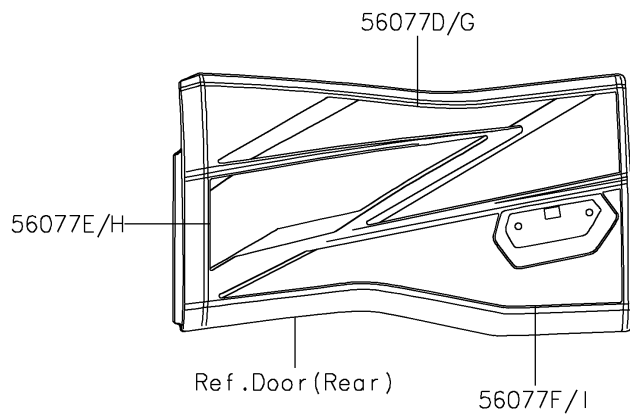

2026 TERYX® KRX4™ 1000

PARTS DIAGRAM

Decals(Blue)(ETFNN-EVFNL)

F2861B

2026 TERYX® KRX4™ 1000

PARTS LIST

Decals(Blue)(ETFNN-EVFNL)

ITEM NAME	PART NUMBER	QUANTITY
MARK,KAWASAKI (Ref # 56052)	56052-0928	1
MARK,DOOR COVER,TERYX (Ref # 56054)	56054-4425	2
MARK,RR FENDER,KAWASAKI (Ref # 56054A)	56054-4427	2
MARK,DOOR COVER,KRX41000 (Ref # 56054B)	56054-4428	2
PATTERN,FR DOOR,LH,UPP,RR (Ref # 56077)	56077-3857	1
PATTERN,FR DOOR,LH,LWR,FR (Ref # 56077A)	56077-3858	1
PATTERN,FR DOOR,RH,UPP,RR (Ref # 56077B)	56077-3859	1
PATTERN,FR DOOR,RH,LWR,FR (Ref # 56077C)	56077-3860	1
PATTERN,RR DOOR,LH,UPP (Ref # 56077D)	56077-3861	1
PATTERN,RR DOOR,LH,CNT (Ref # 56077E)	56077-3862	1
PATTERN,RR DOOR,LH,LWR (Ref # 56077F)	56077-3863	1
PATTERN,RR DOOR,RH,UPP (Ref # 56077G)	56077-3864	1
PATTERN,RR DOOR,RH,CNT (Ref # 56077H)	56077-3865	1
PATTERN,RR DOOR,RH,LWR (Ref # 56077I)	56077-3866	1