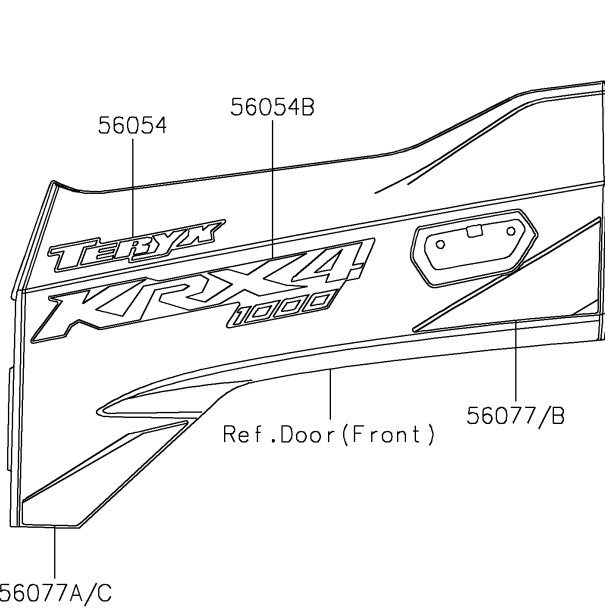

2026 TERYX® KRX4™ 1000

PARTS DIAGRAM

Decals(Blue)(ETFNN-EVFNL)

F2861B

2026 TERYX® KRX4™ 1000

PARTS LIST

Decals(Blue)(ETFNN-EVFNL)

ITEM NAME	PART NUMBER	QUANTITY
MARK,KAWASAKI (Ref # 56052)	56052-0928	1
MARK,DOOR COVER,TERYX (Ref # 56054)	56054-4425	2
MARK,RR FENDER,KAWASAKI (Ref # 56054A)	56054-4427	2
MARK,DOOR COVER,KRX41000 (Ref # 56054B)	56054-4428	2
PATTERN,FR DOOR,LH,UPP,RR (Ref # 56077)	56077-3857	1
PATTERN,FR DOOR,LH,LWR,FR (Ref # 56077A)	56077-3858	1
PATTERN,FR DOOR,RH,UPP,RR (Ref # 56077B)	56077-3859	1
PATTERN,FR DOOR,RH,LWR,FR (Ref # 56077C)	56077-3860	1
PATTERN,RR DOOR,LH,UPP (Ref # 56077D)	56077-3861	1
PATTERN,RR DOOR,LH,CNT (Ref # 56077E)	56077-3862	1
PATTERN,RR DOOR,LH,LWR (Ref # 56077F)	56077-3863	1
PATTERN,RR DOOR,RH,UPP (Ref # 56077G)	56077-3864	1
PATTERN,RR DOOR,RH,CNT (Ref # 56077H)	56077-3865	1
PATTERN,RR DOOR,RH,LWR (Ref # 56077I)	56077-3866	1