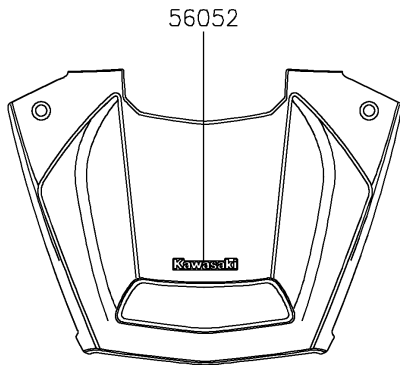

2026 TERYX® KRX4™ 1000

PARTS DIAGRAM

Decals(Blue)(ETFNN-EVFNL)

F2861B

2026 TERYX® KRX4™ 1000

PARTS LIST

Decals(Blue)(ETFNN-EVFNL)

ITEM NAME	PART NUMBER	QUANTITY
MARK,KAWASAKI (Ref # 56052)	56052-0928	1
MARK,DOOR COVER,TERYX (Ref # 56054)	56054-4425	2
MARK,RR FENDER,KAWASAKI (Ref # 56054A)	56054-4427	2
MARK,DOOR COVER,KRX41000 (Ref # 56054B)	56054-4428	2
PATTERN,FR DOOR,LH,UPP,RR (Ref # 56077)	56077-3857	1
PATTERN,FR DOOR,LH,LWR,FR (Ref # 56077A)	56077-3858	1
PATTERN,FR DOOR,RH,UPP,RR (Ref # 56077B)	56077-3859	1
PATTERN,FR DOOR,RH,LWR,FR (Ref # 56077C)	56077-3860	1
PATTERN,RR DOOR,LH,UPP (Ref # 56077D)	56077-3861	1
PATTERN,RR DOOR,LH,CNT (Ref # 56077E)	56077-3862	1
PATTERN,RR DOOR,LH,LWR (Ref # 56077F)	56077-3863	1
PATTERN,RR DOOR,RH,UPP (Ref # 56077G)	56077-3864	1
PATTERN,RR DOOR,RH,CNT (Ref # 56077H)	56077-3865	1
PATTERN,RR DOOR,RH,LWR (Ref # 56077I)	56077-3866	1