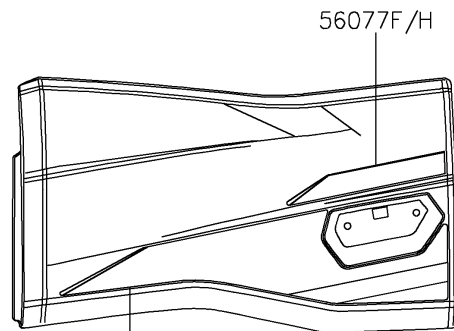

2026 Teryx KRX4 1000

PARTS DIAGRAM

Decals(Blue)(ESFNN/ESFNL)

F2861A

Ref. Front Fender(s)

Ref. Front Fender(s)

Ref. Door (Front)

Ref. Door (Rear)