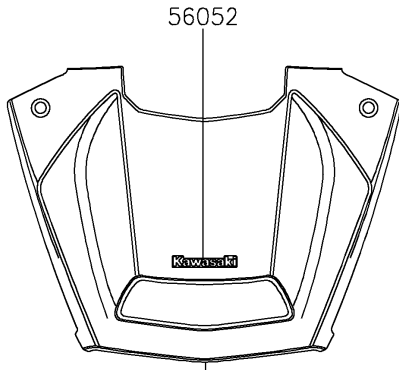

2026 Teryx KRX4 1000

PARTS DIAGRAM

Decals(Blue)(ESFNN/ESFNL)

F2861A

Ref. Front Fender(s)

Ref. Front Fender(s)

Ref. Door (Front)

Ref. Door (Rear)

Ref. Rear Fender(s)

2026 Teryx KRX4 1000

PARTS LIST

Decals(Blue)(ESFNN/ESFNL)

ITEM NAME	PART NUMBER	QUANTITY
MARK,KAWASAKI (Ref # 56052)	56052-0928	1
MARK,FR DOOR,TERYX (Ref # 56054)	56054-3850	2
MARK,RR FENDER,KAWASAKI (Ref # 56054A)	56054-3948	2
PATTERN,FR FENDER,LH (Ref # 56077)	56077-0172	1
PATTERN,FR FENDER,LH (Ref # 56077A)	56077-0173	1
PATTERN,FR FENDER,RH (Ref # 56077B)	56077-0174	1
PATTERN,FR FENDER,RH (Ref # 56077C)	56077-0175	1
PATTERN,FR DOOR,LH (Ref # 56077D)	56077-0322	1
PATTERN,FR DOOR,RH (Ref # 56077E)	56077-0323	1
PATTERN,RR DOOR,LH,UPP (Ref # 56077F)	56077-0324	1
PATTERN,RR DOOR,LH,LWR (Ref # 56077G)	56077-0325	1
PATTERN,RR DOOR,RH,UPP (Ref # 56077H)	56077-0326	1
PATTERN,RR DOOR,RH,LWR (Ref # 56077I)	56077-0327	1
PATTERN,RR FENDER,LH,UPP (Ref # 56077J)	56077-0328	1
PATTERN,RR FENDER,LH,LWR (Ref # 56077K)	56077-0329	1
PATTERN,RR FENDER,RH,UPP (Ref # 56077L)	56077-0330	1
PATTERN,RR FENDER,RH,LWR (Ref # 56077M)	56077-0331	1