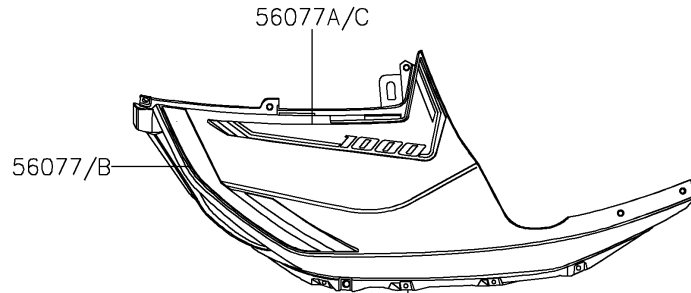

2026 Teryx KRX4 1000

PARTS DIAGRAM

Decals(Blue)(ESFNN/ESFNL)

F2861A

Ref. Front Fender(s)

Ref. Front Fender(s)

Ref. Door (Front)

Ref. Door (Rear)