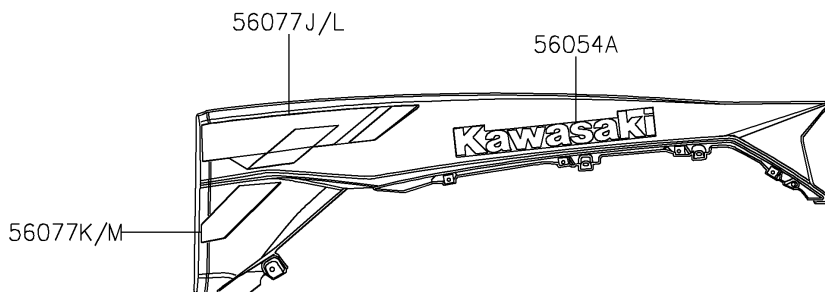

2026 Teryx KRX4 1000

PARTS DIAGRAM

Decals(Blue)(ESFNN/ESFNL)

F2861A

Ref. Front Fender(s)

Ref. Front Fender(s)

Ref. Door (Front)

Ref. Door (Rear)