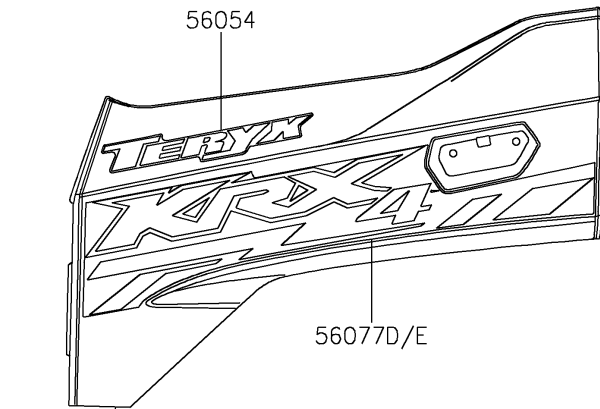

2026 Teryx KRX4 1000

PARTS DIAGRAM

Decals(Blue)(ESFNN/ESFNL)

F2861A

Ref. Front Fender(s)

Ref. Front Fender(s)

Ref. Door (Front)

Ref. Door (Rear)

Ref. Rear Fender(s)

2026 Teryx KRX4 1000

PARTS LIST

Decals(Blue)(ESFNN/ESFNL)

ITEM NAME	PART NUMBER	QUANTITY
MARK,KAWASAKI (Ref # 56052)	56052-0928	1
MARK,FR DOOR,TERYX (Ref # 56054)	56054-3850	2
MARK,RR FENDER,KAWASAKI (Ref # 56054A)	56054-3948	2
PATTERN,FR FENDER,LH (Ref # 56077)	56077-0172	1
PATTERN,FR FENDER,LH (Ref # 56077A)	56077-0173	1
PATTERN,FR FENDER,RH (Ref # 56077B)	56077-0174	1
PATTERN,FR FENDER,RH (Ref # 56077C)	56077-0175	1
PATTERN,FR DOOR,LH (Ref # 56077D)	56077-0322	1
PATTERN,FR DOOR,RH (Ref # 56077E)	56077-0323	1
PATTERN,RR DOOR,LH,UPP (Ref # 56077F)	56077-0324	1
PATTERN,RR DOOR,LH,LWR (Ref # 56077G)	56077-0325	1
PATTERN,RR DOOR,RH,UPP (Ref # 56077H)	56077-0326	1
PATTERN,RR DOOR,RH,LWR (Ref # 56077I)	56077-0327	1
PATTERN,RR FENDER,LH,UPP (Ref # 56077J)	56077-0328	1
PATTERN,RR FENDER,LH,LWR (Ref # 56077K)	56077-0329	1
PATTERN,RR FENDER,RH,UPP (Ref # 56077L)	56077-0330	1
PATTERN,RR FENDER,RH,LWR (Ref # 56077M)	56077-0331	1