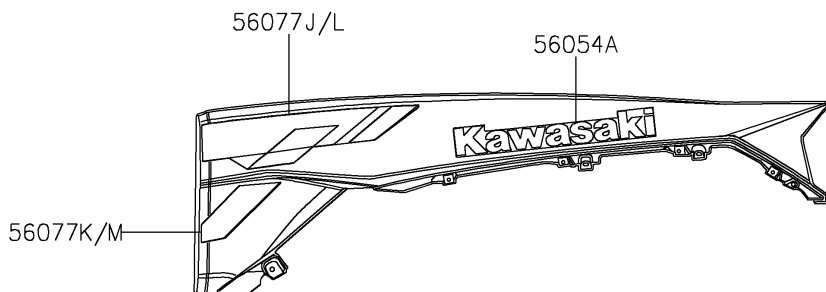

2025 Teryx KRX4 1000

PARTS DIAGRAM

Decals(Blue)(ESFNN/ESFNL)

F2861A

Ref. Front Fender(s)

Ref. Front Fender(s)

Ref. Door (Front)

Ref. Door (Rear)

Ref. Rear Fender(s)

2025 Teryx KRX4 1000

PARTS LIST

Decals(Blue)(ESFNN/ESFNL)

ITEM NAME	PART NUMBER	QUANTITY
MARK,KAWASAKI (Ref # 56052)	56052-0928	1
MARK,FR DOOR,TERYX (Ref # 56054)	56054-3850	2
MARK,RR FENDER,KAWASAKI (Ref # 56054A)	56054-3948	2
PATTERN,FR FENDER,LH (Ref # 56077)	56077-0172	1
PATTERN,FR FENDER,LH (Ref # 56077A)	56077-0173	1
PATTERN,FR FENDER,RH (Ref # 56077B)	56077-0174	1
PATTERN,FR FENDER,RH (Ref # 56077C)	56077-0175	1
PATTERN,FR DOOR,LH (Ref # 56077D)	56077-0322	1
PATTERN,FR DOOR,RH (Ref # 56077E)	56077-0323	1
PATTERN,RR DOOR,LH,UPP (Ref # 56077F)	56077-0324	1
PATTERN,RR DOOR,LH,LWR (Ref # 56077G)	56077-0325	1
PATTERN,RR DOOR,RH,UPP (Ref # 56077H)	56077-0326	1
PATTERN,RR DOOR,RH,LWR (Ref # 56077I)	56077-0327	1
PATTERN,RR FENDER,LH,UPP (Ref # 56077J)	56077-0328	1
PATTERN,RR FENDER,LH,LWR (Ref # 56077K)	56077-0329	1
PATTERN,RR FENDER,RH,UPP (Ref # 56077L)	56077-0330	1
PATTERN,RR FENDER,RH,LWR (Ref # 56077M)	56077-0331	1