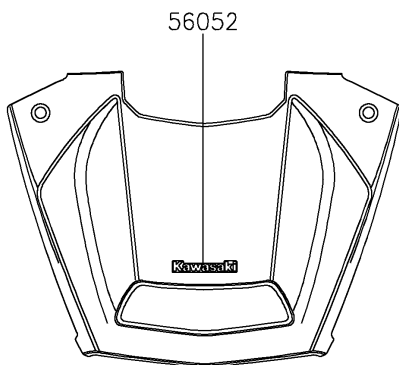

2025 Teryx KRX4 1000

PARTS DIAGRAM

Decals(Blue)(ESFNN/ESFNL)

F2861A

Ref. Front Fender(s)

Ref. Front Fender(s)

Ref. Door (Front)

Ref. Door (Rear)

Ref. Rear Fender(s)

2025 Teryx KRX4 1000

PARTS LIST

Decals(Blue)(ESFNN/ESFNL)

ITEM NAME	PART NUMBER	QUANTITY
MARK,KAWASAKI (Ref # 56052)	56052-0928	1
MARK,FR DOOR,TERYX (Ref # 56054)	56054-3850	2
MARK,RR FENDER,KAWASAKI (Ref # 56054A)	56054-3948	2
PATTERN,FR FENDER,LH (Ref # 56077)	56077-0172	1
PATTERN,FR FENDER,LH (Ref # 56077A)	56077-0173	1
PATTERN,FR FENDER,RH (Ref # 56077B)	56077-0174	1
PATTERN,FR FENDER,RH (Ref # 56077C)	56077-0175	1
PATTERN,FR DOOR,LH (Ref # 56077D)	56077-0322	1
PATTERN,FR DOOR,RH (Ref # 56077E)	56077-0323	1
PATTERN,RR DOOR,LH,UPP (Ref # 56077F)	56077-0324	1
PATTERN,RR DOOR,LH,LWR (Ref # 56077G)	56077-0325	1
PATTERN,RR DOOR,RH,UPP (Ref # 56077H)	56077-0326	1
PATTERN,RR DOOR,RH,LWR (Ref # 56077I)	56077-0327	1
PATTERN,RR FENDER,LH,UPP (Ref # 56077J)	56077-0328	1
PATTERN,RR FENDER,LH,LWR (Ref # 56077K)	56077-0329	1
PATTERN,RR FENDER,RH,UPP (Ref # 56077L)	56077-0330	1
PATTERN,RR FENDER,RH,LWR (Ref # 56077M)	56077-0331	1