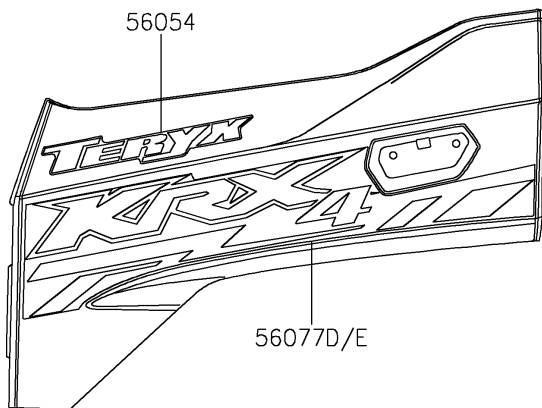

2025 Teryx KRX4 1000

PARTS DIAGRAM

Decals(Blue)(ESFNN/ESFNL)

F2861A

Ref. Front Fender(s)

Ref. Front Fender(s)

Ref. Door (Front)

Ref. Door (Rear)

Ref. Rear Fender(s)

2025 Teryx KRX4 1000

PARTS LIST

Decals(Blue)(ESFNN/ESFNL)

ITEM NAME	PART NUMBER	QUANTITY
MARK,KAWASAKI (Ref # 56052)	56052-0928	1
MARK,FR DOOR,TERYX (Ref # 56054)	56054-3850	2
MARK,RR FENDER,KAWASAKI (Ref # 56054A)	56054-3948	2
PATTERN,FR FENDER,LH (Ref # 56077)	56077-0172	1
PATTERN,FR FENDER,LH (Ref # 56077A)	56077-0173	1
PATTERN,FR FENDER,RH (Ref # 56077B)	56077-0174	1
PATTERN,FR FENDER,RH (Ref # 56077C)	56077-0175	1
PATTERN,FR DOOR,LH (Ref # 56077D)	56077-0322	1
PATTERN,FR DOOR,RH (Ref # 56077E)	56077-0323	1
PATTERN,RR DOOR,LH,UPP (Ref # 56077F)	56077-0324	1
PATTERN,RR DOOR,LH,LWR (Ref # 56077G)	56077-0325	1
PATTERN,RR DOOR,RH,UPP (Ref # 56077H)	56077-0326	1
PATTERN,RR DOOR,RH,LWR (Ref # 56077I)	56077-0327	1
PATTERN,RR FENDER,LH,UPP (Ref # 56077J)	56077-0328	1
PATTERN,RR FENDER,LH,LWR (Ref # 56077K)	56077-0329	1
PATTERN,RR FENDER,RH,UPP (Ref # 56077L)	56077-0330	1
PATTERN,RR FENDER,RH,LWR (Ref # 56077M)	56077-0331	1