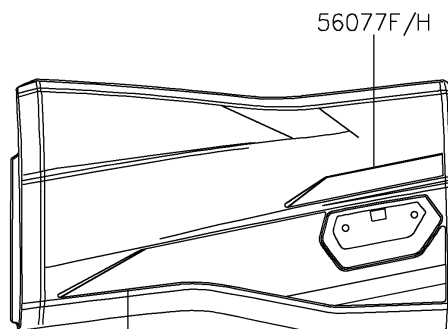

2025 Teryx KRX4 1000

PARTS DIAGRAM

Decals(Blue)(ESFNN/ESFNL)

F2861A

Ref. Front Fender(s)

Ref. Front Fender(s)

Ref. Door (Front)

Ref. Door (Rear)