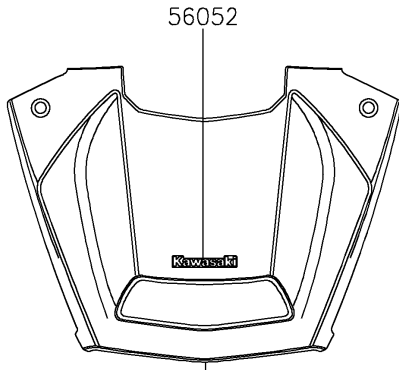

## PARTS DIAGRAM

Decals(Blue)(ESFNN/ESFNL)

F2861A

Ref. Front Fender(s)

Ref. Front Fender(s)

Ref. Door (Front)

Ref. Door (Rear)

Ref. Rear Fender(s)