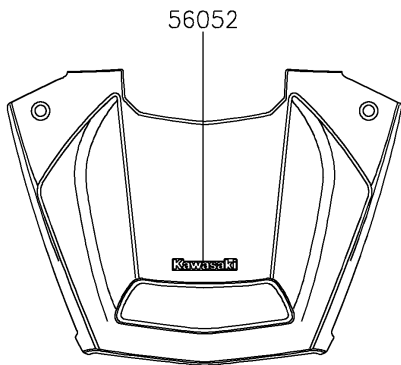

## PARTS DIAGRAM

Decals(Gray)(ESFNN/ESFNL)

F2861

Ref. Front Fender(s)

Ref. Front Fender(s)

Ref. Door (Front)

Ref. Door (Rear)

Ref. Rear Fender(s)