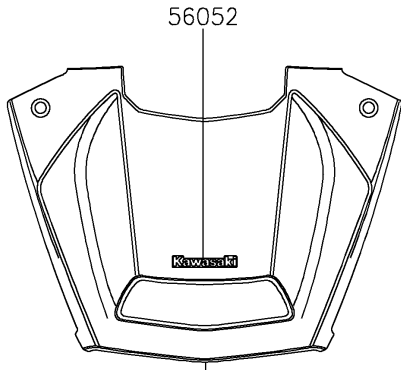

## PARTS DIAGRAM

Decals(Gray)(ESFNN/ESFNL)

F2861

Ref. Front Fender(s)

Ref. Front Fender(s)

Ref. Door (Front)

Ref. Door (Rear)

Ref. Rear Fender(s)