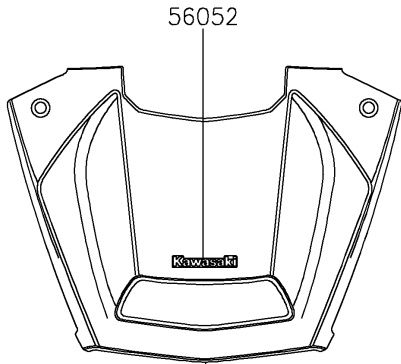

## PARTS DIAGRAM

Decals(Gray)(ESFNN/ESFNL)

F2861

Ref. Front Fender(s)

Ref. Front Fender(s)

Ref. Door (Front)

Ref. Door (Rear)

Ref. Rear Fender(s)