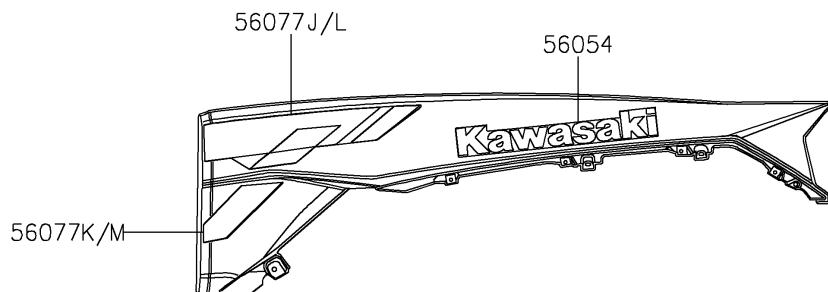

2025 TERYX® KRX4™ 1000

PARTS DIAGRAM

Decals(Gray)(ESFNN/ESFNL)

F2861

Ref. Front Fender(s)

Ref. Front Fender(s)

Ref. Door (Front)

Ref. Door (Rear)

Ref. Rear Fender(s)

2025 TERYX® KRX4™ 1000

PARTS LIST

Decals(Gray)(ESFNN/ESFNL)

ITEM NAME	PART NUMBER	QUANTITY
MARK,KAWASAKI (Ref # 56052)	56052-0716	1
MARK,RR FENDER,KAWASAKI (Ref # 56054)	56054-2605	2
MARK,FR DOOR,TERYX (Ref # 56054A)	56054-3850	2
PATTERN,FR FENDER,LH (Ref # 56077)	56077-0182	1
PATTERN,FR FENDER,LH (Ref # 56077A)	56077-0183	1
PATTERN,FR FENDER,RH (Ref # 56077B)	56077-0184	1
PATTERN,FR FENDER,RH (Ref # 56077C)	56077-0185	1
PATTERN,FR DOOR,LH (Ref # 56077D)	56077-0332	1
PATTERN,FR DOOR,RH (Ref # 56077E)	56077-0333	1
PATTERN,RR DOOR,LH,UPP (Ref # 56077F)	56077-0334	1
PATTERN,RR DOOR,LH,LWR (Ref # 56077G)	56077-0335	1
PATTERN,RR DOOR,RH,UPP (Ref # 56077H)	56077-0336	1
PATTERN,RR DOOR,RH,LWR (Ref # 56077I)	56077-0337	1
PATTERN,RR FENDER,LH,UPP (Ref # 56077J)	56077-0338	1
PATTERN,RR FENDER,LH,LWR (Ref # 56077K)	56077-0339	1
PATTERN,RR FENDER,RH,UPP (Ref # 56077L)	56077-0340	1
PATTERN,RR FENDER,RH,LWR (Ref # 56077M)	56077-0341	1