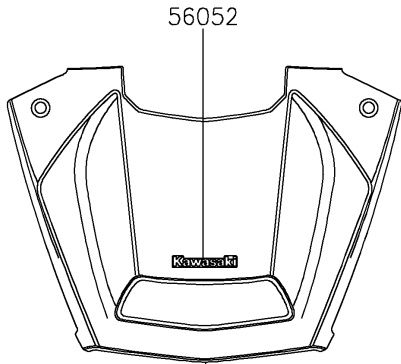

2025 TERYX® KRX4™ 1000

PARTS DIAGRAM

Decals(Gray)(ESFNN/ESFNL)

F2861

Ref. Front Fender(s)

Ref. Front Fender(s)

Ref. Door (Front)

Ref. Door (Rear)

Ref. Rear Fender(s)

2025 TERYX® KRX4™ 1000

PARTS LIST

Decals(Gray)(ESFNN/ESFNL)

ITEM NAME	PART NUMBER	QUANTITY
MARK,KAWASAKI (Ref # 56052)	56052-0716	1
MARK,RR FENDER,KAWASAKI (Ref # 56054)	56054-2605	2
MARK,FR DOOR,TERYX (Ref # 56054A)	56054-3850	2
PATTERN,FR FENDER,LH (Ref # 56077)	56077-0182	1
PATTERN,FR FENDER,LH (Ref # 56077A)	56077-0183	1
PATTERN,FR FENDER,RH (Ref # 56077B)	56077-0184	1
PATTERN,FR FENDER,RH (Ref # 56077C)	56077-0185	1
PATTERN,FR DOOR,LH (Ref # 56077D)	56077-0332	1
PATTERN,FR DOOR,RH (Ref # 56077E)	56077-0333	1
PATTERN,RR DOOR,LH,UPP (Ref # 56077F)	56077-0334	1
PATTERN,RR DOOR,LH,LWR (Ref # 56077G)	56077-0335	1
PATTERN,RR DOOR,RH,UPP (Ref # 56077H)	56077-0336	1
PATTERN,RR DOOR,RH,LWR (Ref # 56077I)	56077-0337	1
PATTERN,RR FENDER,LH,UPP (Ref # 56077J)	56077-0338	1
PATTERN,RR FENDER,LH,LWR (Ref # 56077K)	56077-0339	1
PATTERN,RR FENDER,RH,UPP (Ref # 56077L)	56077-0340	1
PATTERN,RR FENDER,RH,LWR (Ref # 56077M)	56077-0341	1