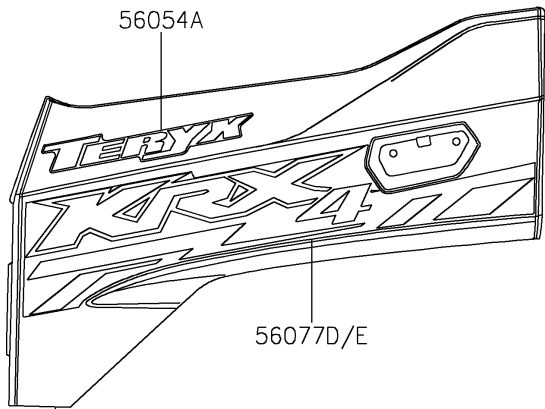

2025 TERYX® KRX4™ 1000

PARTS DIAGRAM

Decals(Gray)(ESFNN/ESFNL)

F2861

Ref. Front Fender(s)

Ref. Front Fender(s)

Ref. Door (Front)

Ref. Door (Rear)

Ref. Rear Fender(s)

2025 TERYX® KRX4™ 1000

PARTS LIST

Decals(Gray)(ESFNN/ESFNL)

ITEM NAME	PART NUMBER	QUANTITY
MARK,KAWASAKI (Ref # 56052)	56052-0716	1
MARK,RR FENDER,KAWASAKI (Ref # 56054)	56054-2605	2
MARK,FR DOOR,TERYX (Ref # 56054A)	56054-3850	2
PATTERN,FR FENDER,LH (Ref # 56077)	56077-0182	1
PATTERN,FR FENDER,LH (Ref # 56077A)	56077-0183	1
PATTERN,FR FENDER,RH (Ref # 56077B)	56077-0184	1
PATTERN,FR FENDER,RH (Ref # 56077C)	56077-0185	1
PATTERN,FR DOOR,LH (Ref # 56077D)	56077-0332	1
PATTERN,FR DOOR,RH (Ref # 56077E)	56077-0333	1
PATTERN,RR DOOR,LH,UPP (Ref # 56077F)	56077-0334	1
PATTERN,RR DOOR,LH,LWR (Ref # 56077G)	56077-0335	1
PATTERN,RR DOOR,RH,UPP (Ref # 56077H)	56077-0336	1
PATTERN,RR DOOR,RH,LWR (Ref # 56077I)	56077-0337	1
PATTERN,RR FENDER,LH,UPP (Ref # 56077J)	56077-0338	1
PATTERN,RR FENDER,LH,LWR (Ref # 56077K)	56077-0339	1
PATTERN,RR FENDER,RH,UPP (Ref # 56077L)	56077-0340	1
PATTERN,RR FENDER,RH,LWR (Ref # 56077M)	56077-0341	1