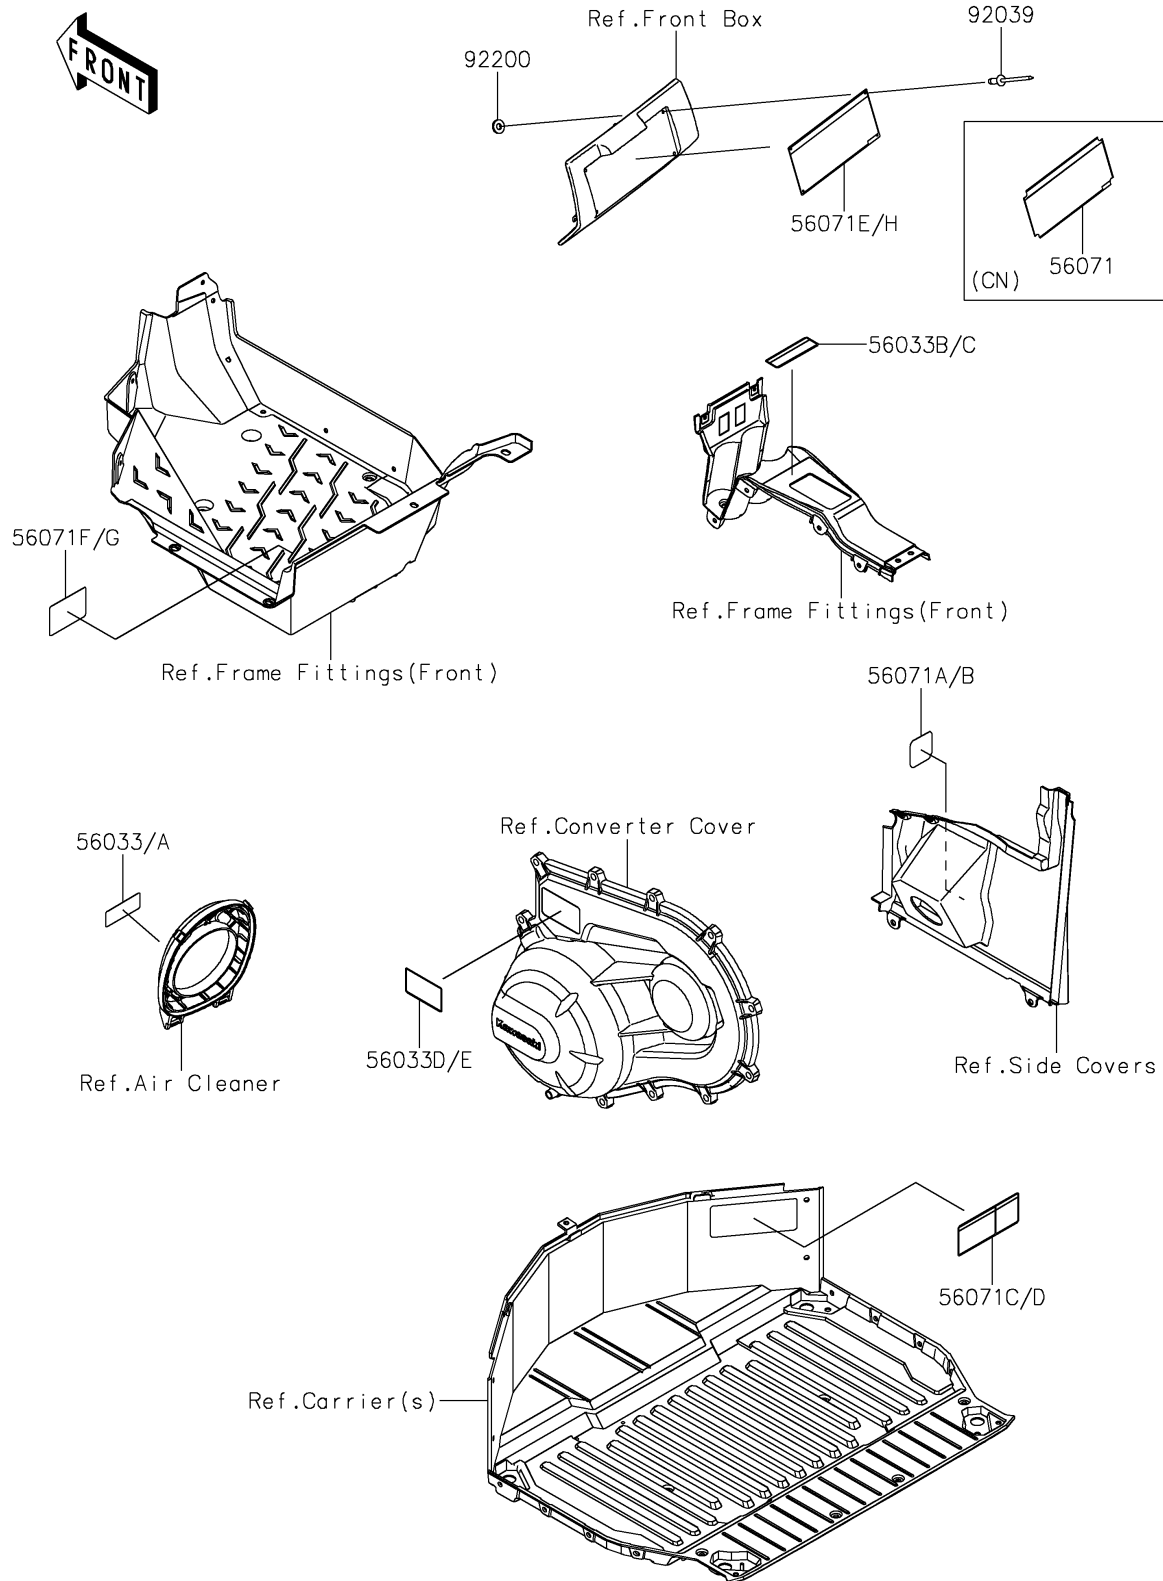

## PARTS DIAGRAM

### Labels

F2860

## PARTS LIST

### Labels

ITEM NAME	PART NUMBER	QUANTITY
LABEL-MANUAL,AIR CLEANER (Ref # 56033)	56033-0724	1
LABEL-MANUAL,AIR CLEANER (Ref # 56033A)	56033-0731	1
LABEL-MANUAL,SHIFT NOTICE (Ref # 56033B)	56033-0822	1
LABEL-MANUAL,SHIFT NOTICE (Ref # 56033C)	56033-0826	1
LABEL-MANUAL,DRIVE BELT (Ref # 56033D)	56033-0996	1
LABEL-MANUAL,DRIVE BELT (Ref # 56033E)	56033-1000	1
LABEL-WARNING,GENERAL (Ref # 56071)	56071-0501	1
LABEL-WARNING,GASOLINE (Ref # 56071A)	56071-0588	1
LABEL-WARNING,GASOLINE(FRENCH) (Ref # 56071B)	56071-0593	1
LABEL-WARNING,CARGO BED (Ref # 56071C)	56071-0925	1
LABEL-WARNING,CARGO BED (Ref # 56071D)	56071-0926	1
LABEL-WARNING,GENERAL (Ref # 56071E)	56071-1035	1
LABEL-WARNING,TIRE INFORMATION (Ref # 56071F)	56071-1036	1
LABEL-WARNING,TIRE INFORMATION (Ref # 56071G)	56071-1038	1
LABEL-WARNING,GENERAL (Ref # 56071H)	56071-1179	1
RIVET,3.2X8 (Ref # 92039)	92039-3763	4
WASHER,3.5X8X1 (Ref # 92200)	92200-1251	4