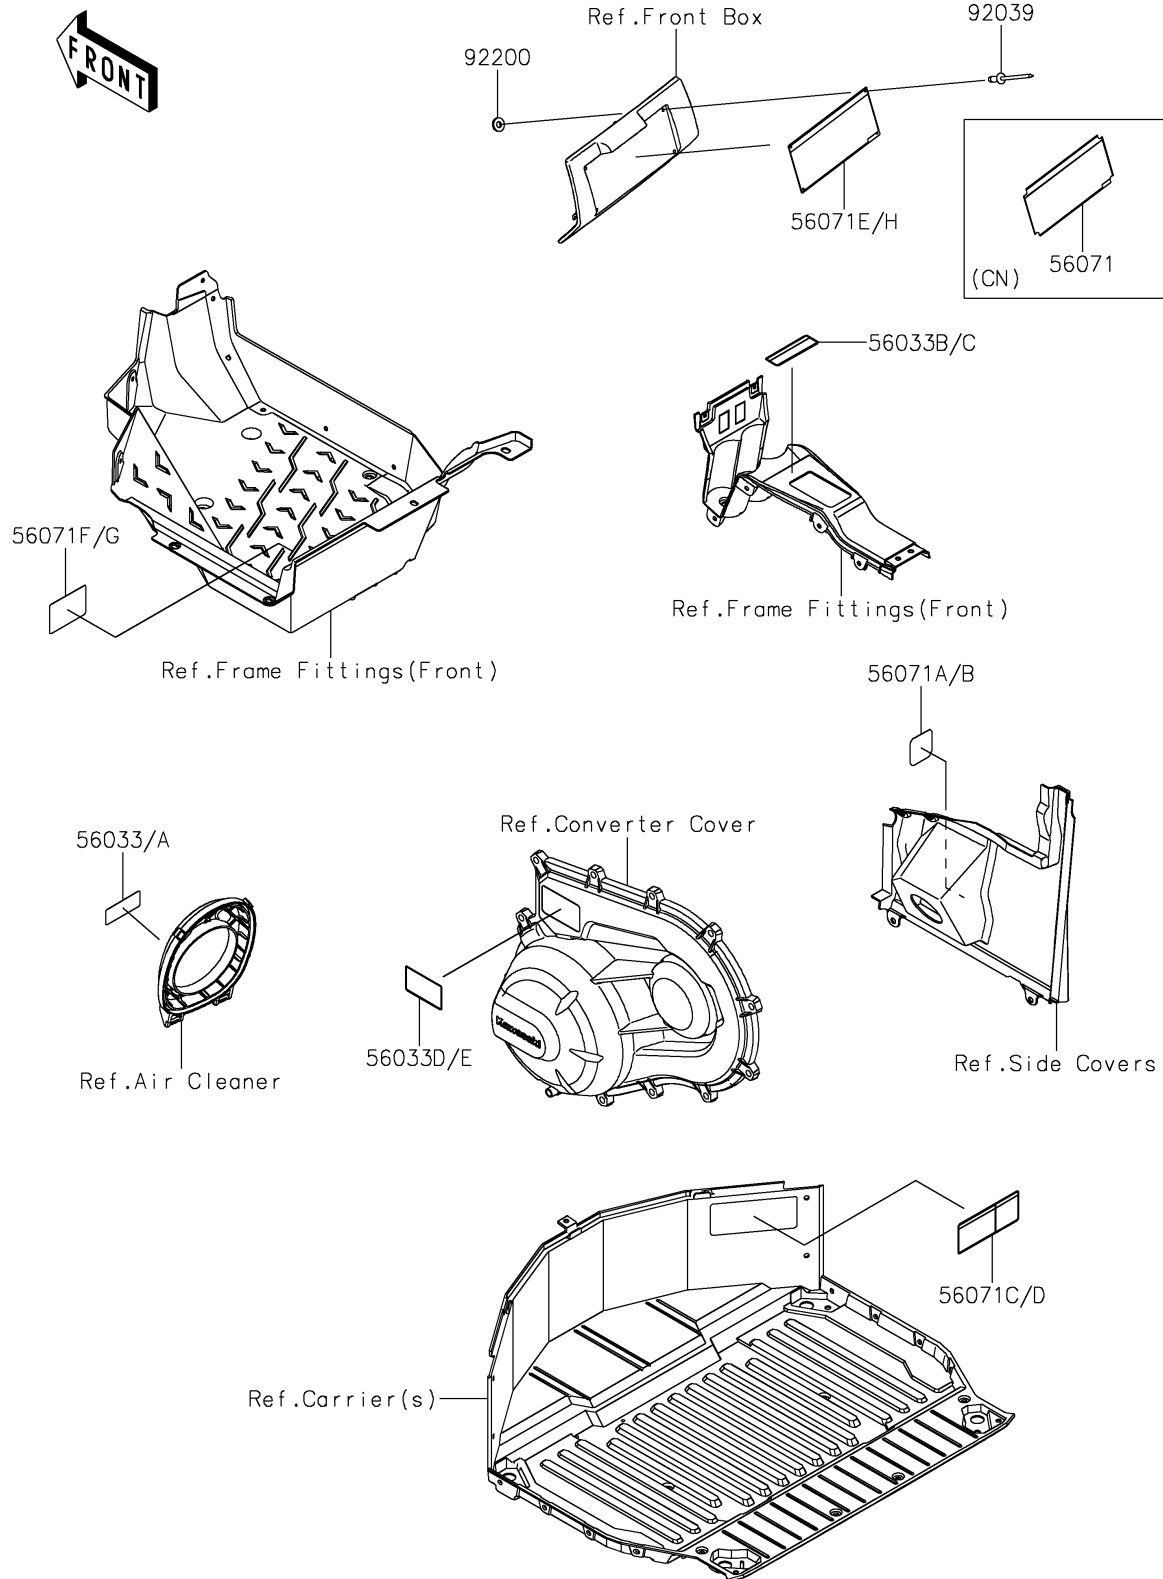

2026 Teryx KRX4 1000

PARTS DIAGRAM

Labels

F2860

2026 Teryx KRX4 1000

PARTS LIST

Labels

ITEM NAME	PART NUMBER	QUANTITY
LABEL-MANUAL,AIR CLEANER (Ref # 56033)	56033-0724	1
LABEL-MANUAL,AIR CLEANER (Ref # 56033A)	56033-0731	1
LABEL-MANUAL,SHIFT NOTICE (Ref # 56033B)	56033-0822	1
LABEL-MANUAL,SHIFT NOTICE (Ref # 56033C)	56033-0826	1
LABEL-MANUAL,DRIVE BELT (Ref # 56033D)	56033-0996	1
LABEL-MANUAL,DRIVE BELT (Ref # 56033E)	56033-1000	1
LABEL-WARNING,GENERAL (Ref # 56071)	56071-0501	1
LABEL-WARNING,GASOLINE (Ref # 56071A)	56071-0588	1
LABEL-WARNING,GASOLINE(FRENCH) (Ref # 56071B)	56071-0593	1
LABEL-WARNING,CARGO BED (Ref # 56071C)	56071-0925	1
LABEL-WARNING,CARGO BED (Ref # 56071D)	56071-0926	1
LABEL-WARNING,GENERAL (Ref # 56071E)	56071-1035	1
LABEL-WARNING,TIRE INFORMATION (Ref # 56071F)	56071-1036	1
LABEL-WARNING,TIRE INFORMATION (Ref # 56071G)	56071-1038	1
LABEL-WARNING,GENERAL (Ref # 56071H)	56071-1179	1
RIVET,3.2X8 (Ref # 92039)	92039-3763	4
WASHER,3.5X8X1 (Ref # 92200)	92200-1251	4