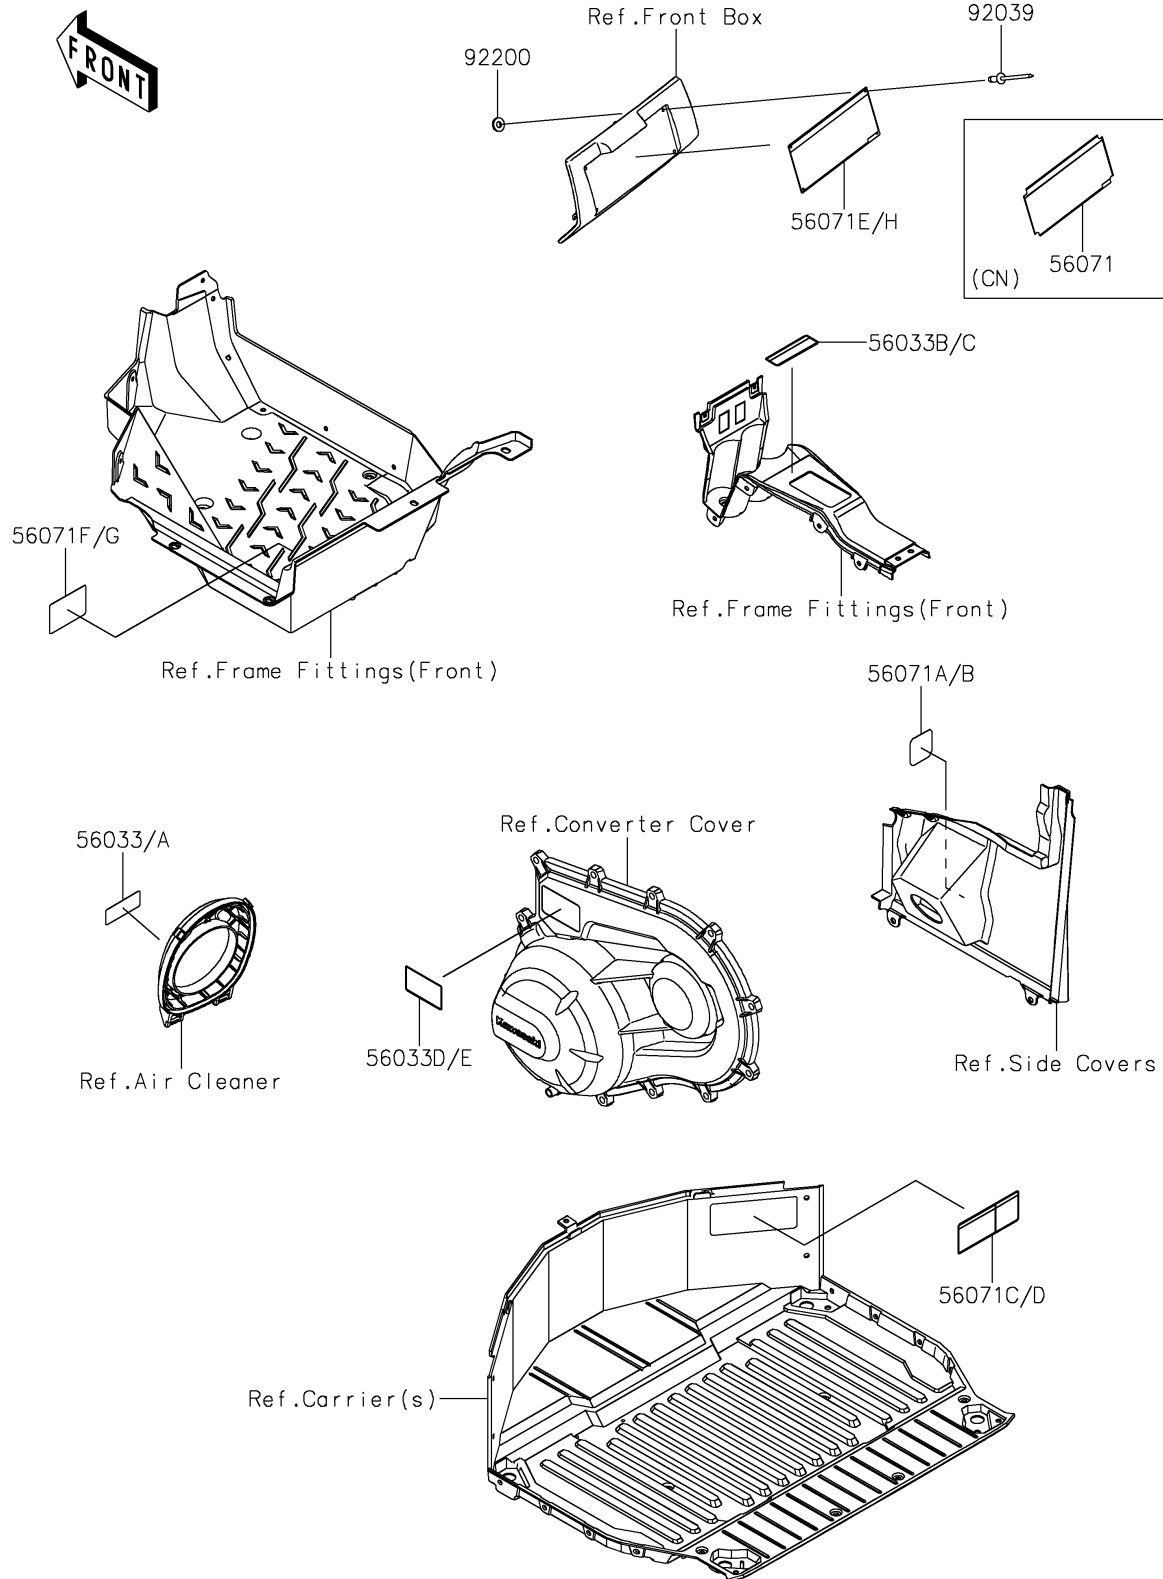

2025 Teryx KRX4 1000

PARTS DIAGRAM

Labels

F2860

2025 Teryx KRX4 1000

PARTS LIST

Labels

ITEM NAME	PART NUMBER	QUANTITY
LABEL-MANUAL,AIR CLEANER (Ref # 56033)	56033-0724	1
LABEL-MANUAL,AIR CLEANER (Ref # 56033A)	56033-0731	1
LABEL-MANUAL,SHIFT NOTICE (Ref # 56033B)	56033-0822	1
LABEL-MANUAL,SHIFT NOTICE (Ref # 56033C)	56033-0826	1
LABEL-MANUAL,DRIVE BELT (Ref # 56033D)	56033-0996	1
LABEL-MANUAL,DRIVE BELT (Ref # 56033E)	56033-1000	1
LABEL-WARNING,GENERAL (Ref # 56071)	56071-0501	1
LABEL-WARNING,GASOLINE (Ref # 56071A)	56071-0588	1
LABEL-WARNING,GASOLINE(FRENCH) (Ref # 56071B)	56071-0593	1
LABEL-WARNING,CARGO BED (Ref # 56071C)	56071-0925	1
LABEL-WARNING,CARGO BED (Ref # 56071D)	56071-0926	1
LABEL-WARNING,GENERAL (Ref # 56071E)	56071-1035	1
LABEL-WARNING,TIRE INFORMATION (Ref # 56071F)	56071-1036	1
LABEL-WARNING,TIRE INFORMATION (Ref # 56071G)	56071-1038	1
RIVET,3.2X8 (Ref # 92039)	92039-3763	4
WASHER,3.5X8X1 (Ref # 92200)	92200-1251	4