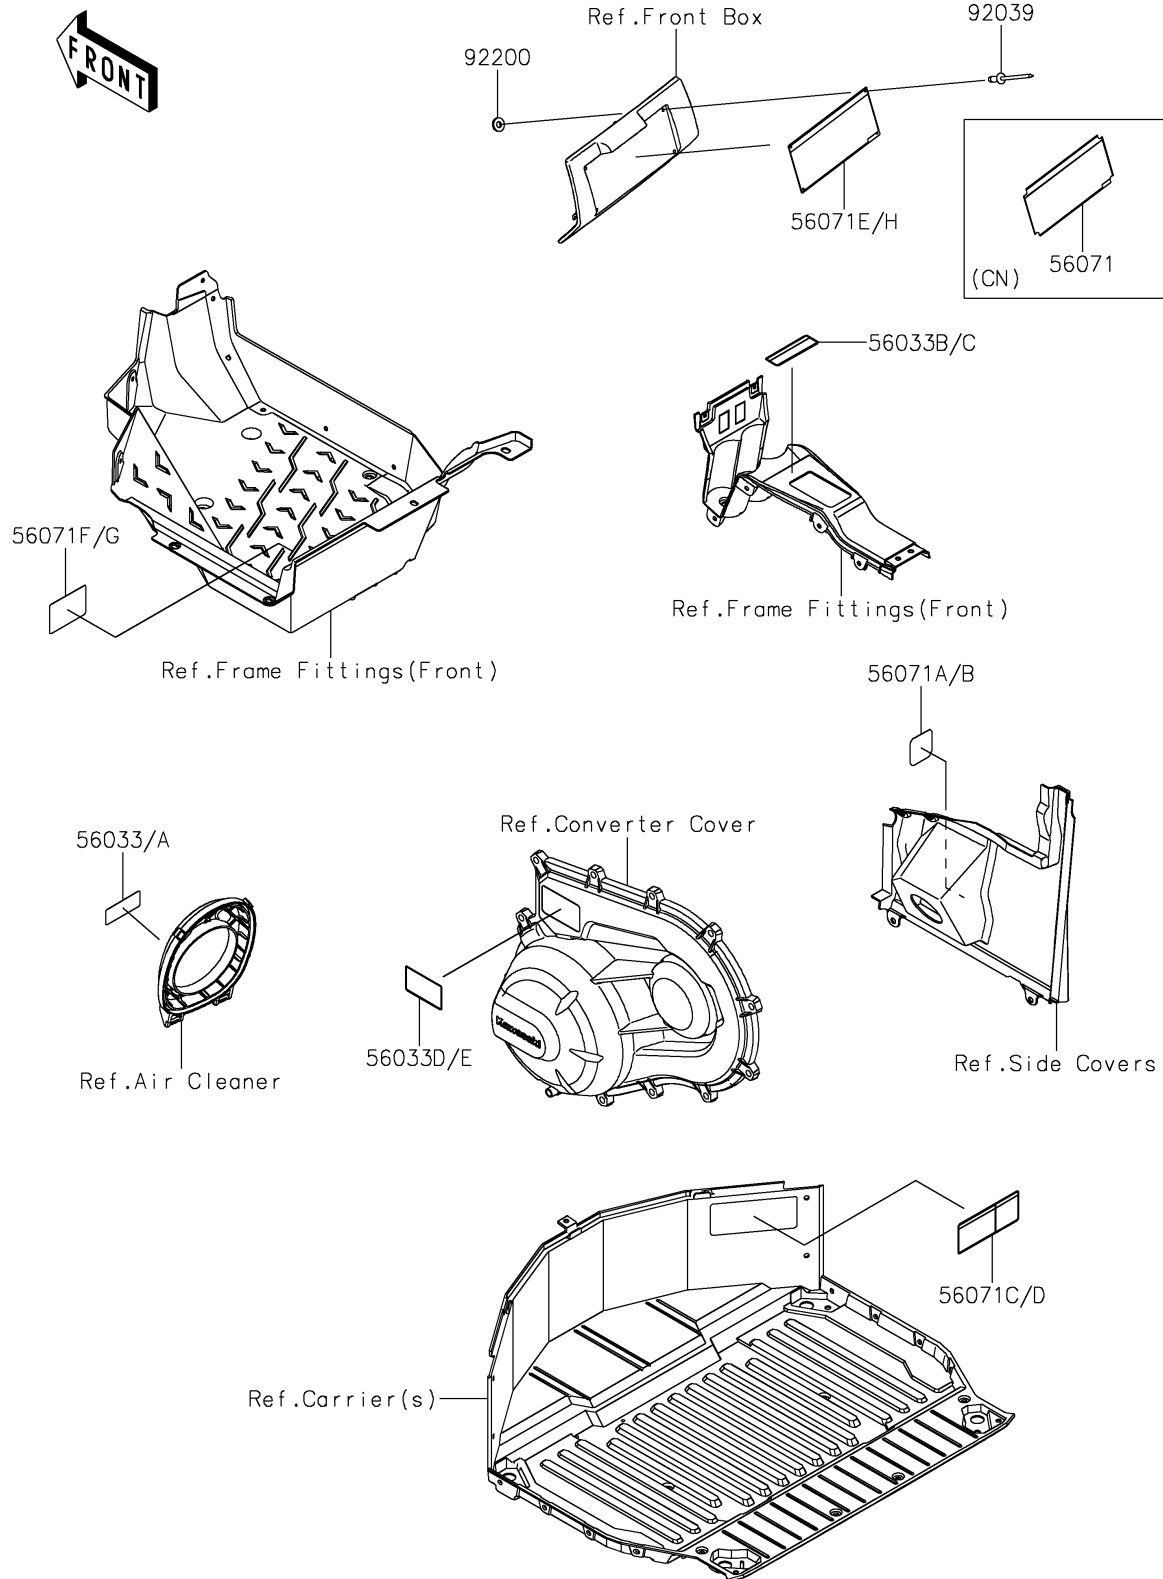

2025 TERYX® KRX4™ 1000

PARTS DIAGRAM

Labels

F2860

2025 TERYX® KRX4™ 1000

PARTS LIST

Labels

ITEM NAME	PART NUMBER	QUANTITY
LABEL-MANUAL,AIR CLEANER (Ref # 56033)	56033-0724	1
LABEL-MANUAL,AIR CLEANER (Ref # 56033A)	56033-0731	1
LABEL-MANUAL,SHIFT NOTICE (Ref # 56033B)	56033-0822	1
LABEL-MANUAL,SHIFT NOTICE (Ref # 56033C)	56033-0826	1
LABEL-MANUAL,DRIVE BELT (Ref # 56033D)	56033-0996	1
LABEL-MANUAL,DRIVE BELT (Ref # 56033E)	56033-1000	1
LABEL-WARNING,GENERAL (Ref # 56071)	56071-0501	1
LABEL-WARNING,GASOLINE (Ref # 56071A)	56071-0588	1
LABEL-WARNING,GASOLINE(FRENCH) (Ref # 56071B)	56071-0593	1
LABEL-WARNING,CARGO BED (Ref # 56071C)	56071-0925	1
LABEL-WARNING,CARGO BED (Ref # 56071D)	56071-0926	1
LABEL-WARNING,GENERAL (Ref # 56071E)	56071-1035	1
LABEL-WARNING,TIRE INFORMATION (Ref # 56071F)	56071-1036	1
LABEL-WARNING,TIRE INFORMATION (Ref # 56071G)	56071-1038	1
RIVET,3.2X8 (Ref # 92039)	92039-3763	4
WASHER,3.5X8X1 (Ref # 92200)	92200-1251	4