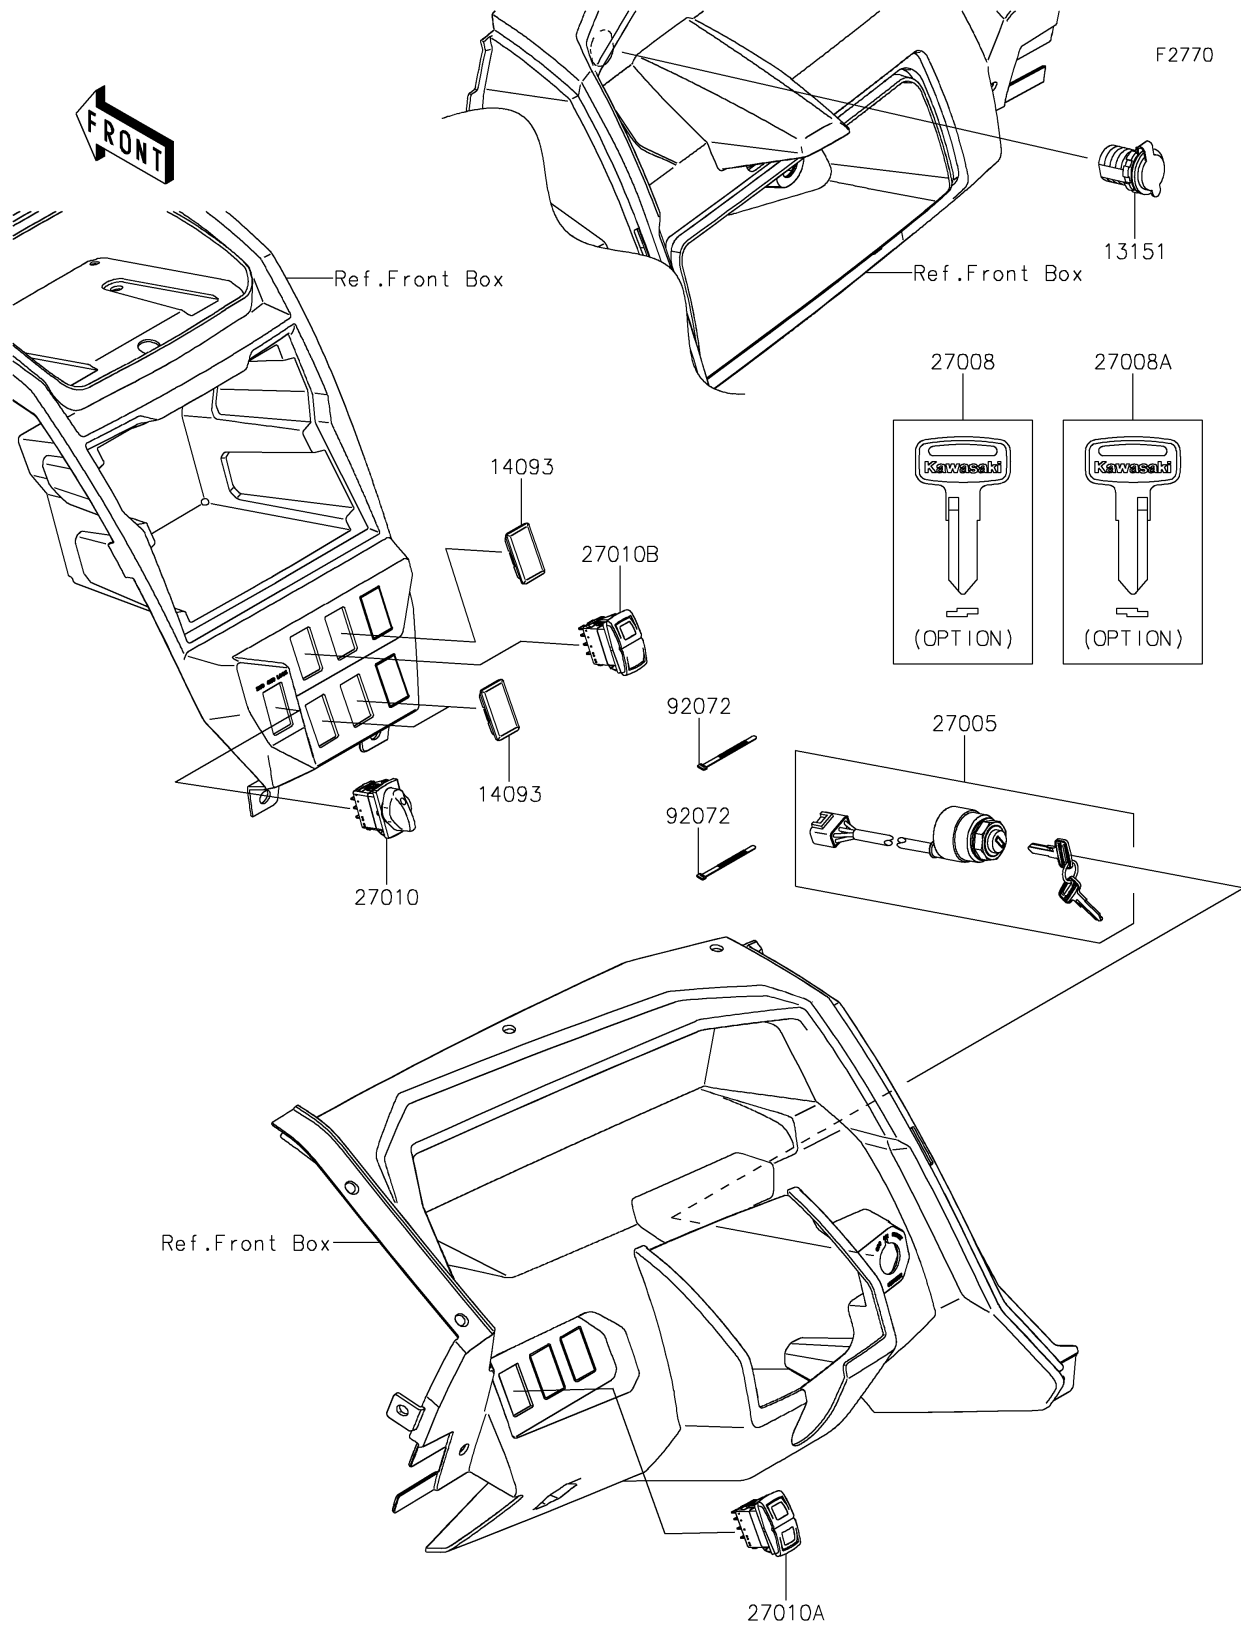

2025 TERYX® KRX4™ 1000

PARTS DIAGRAM

Ignition Switch

2025 TERYX® KRX4™ 1000

PARTS LIST

Ignition Switch

ITEM NAME	PART NUMBER	QUANTITY
SWITCH-COMP,OUTLET,12V (Ref # 13151)	13151-0556	1
COVER,SWITCH (Ref # 14093)	14093-1202	3
SWITCH-ASSY-IGNITION (Ref # 27005)	27005-0643	1
KEY-LOCK,BLANK (Ref # 27008)	27008-1153	1
KEY-LOCK,BLANK (Ref # 27008A)	27008-1157	1
SWITCH,2WD/4WD (Ref # 27010)	27010-0902	1
SWITCH,HEAD LIGHT (Ref # 27010A)	27010-0903	1
SWITCH,POWER MODE (Ref # 27010B)	27010-0904	1
BAND,L=123 (Ref # 92072)	92072-030	2