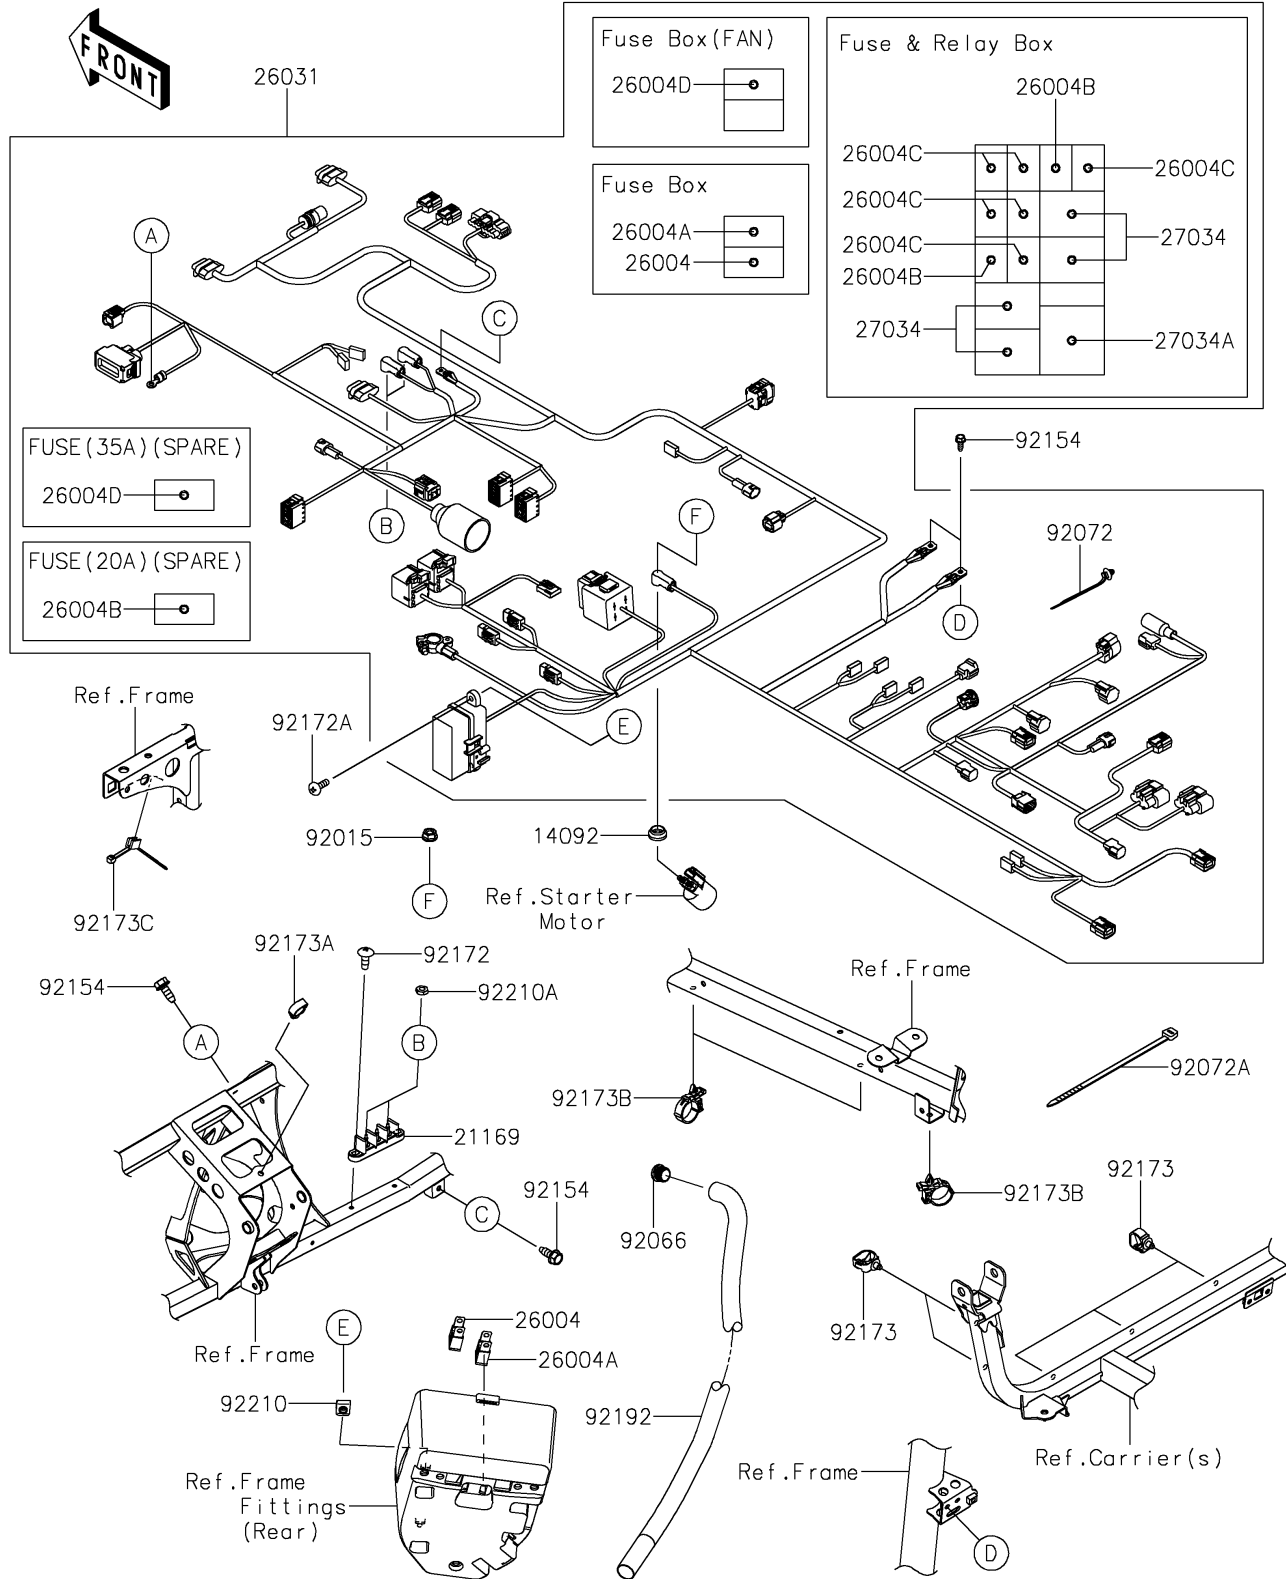

2026 TERYX® KRX4™ 1000

PARTS DIAGRAM

Chassis Electrical Equipment

F2760

2026 TERYX® KRX4™ 1000

PARTS LIST

Chassis Electrical Equipment

ITEM NAME

PART NUMBER

QUANTITY
