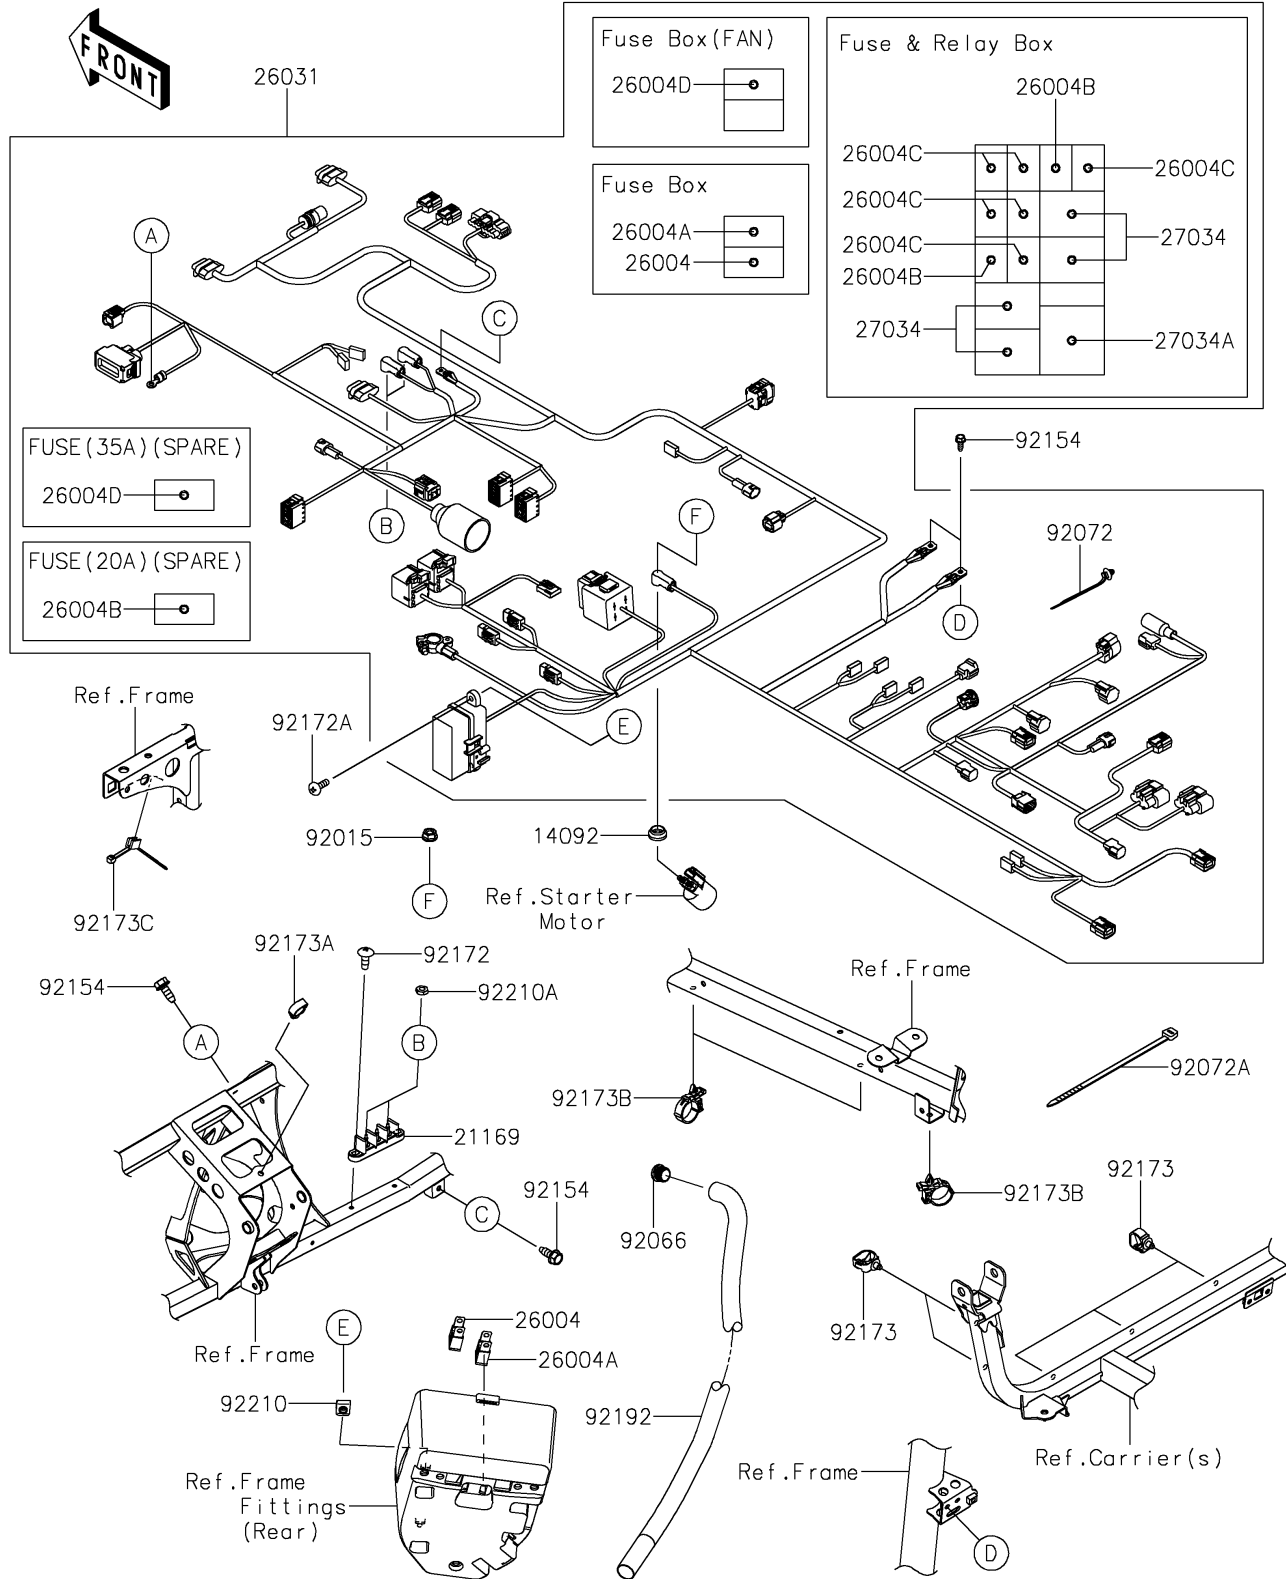

2025 TERYX® KRX4™ 1000

PARTS DIAGRAM

Chassis Electrical Equipment

F2760

2025 TERYX® KRX4™ 1000

PARTS LIST

Chassis Electrical Equipment

ITEM NAME

PART NUMBER

QUANTITY
