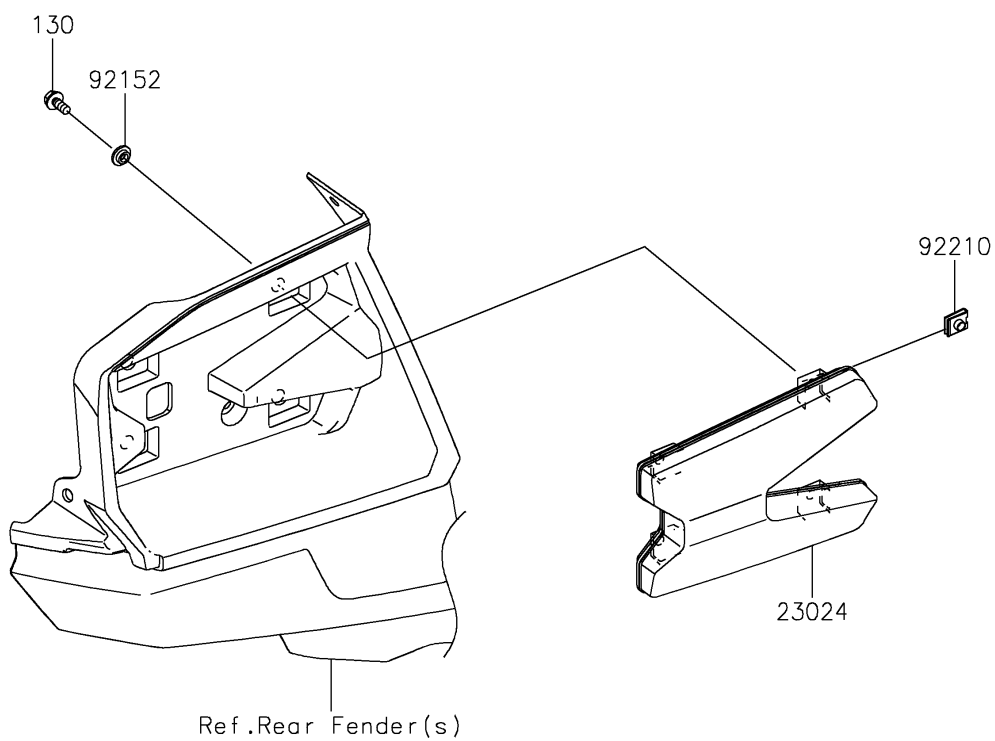

2026 TERYX® KRX4™ 1000

PARTS DIAGRAM

Taillight(s)

F2720

2026 TERYX® KRX4™ 1000

PARTS LIST

Taillight(s)

| ITEM NAME | PART NUMBER | QUANTITY |
|----------------------------------|-------------|----------|
| LAMP-ASSY-TAIL,LED (Ref # 23024) | 23024-0015 | 2 |
| COLLAR,6.3X9.5X4.1 (Ref # 92152) | 92152-1571 | 8 |
| NUT (Ref # 92210) | 92210-1125 | 8 |
| BOLT-FLANGED,6X14 (Ref # 130) | 130BA0614 | 8 |