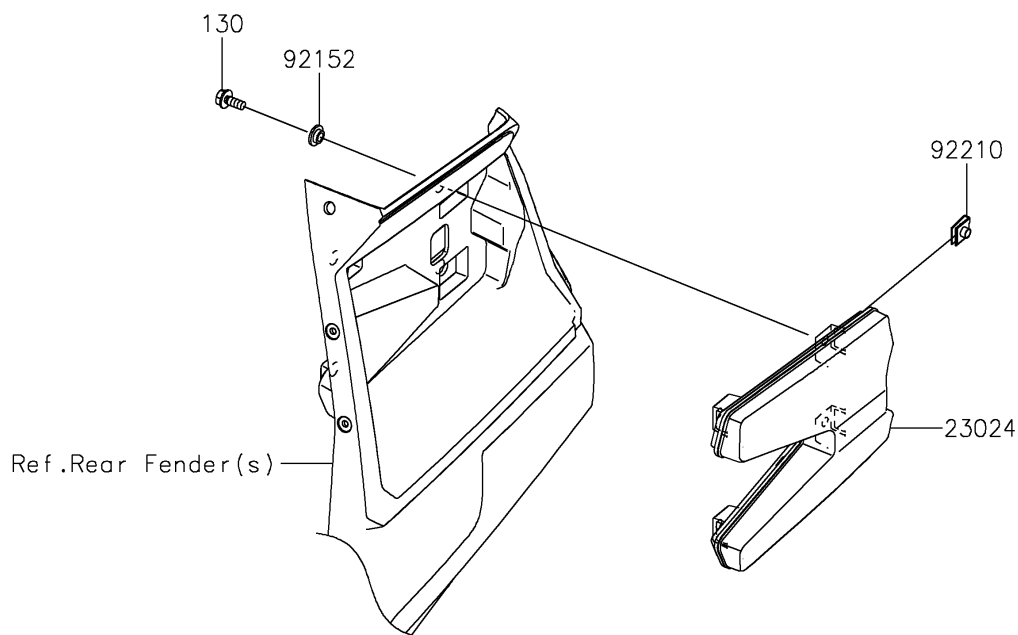

2026 TERYX® KRX4™ 1000

PARTS DIAGRAM

Taillight(s)

F2720

2026 TERYX® KRX4™ 1000

PARTS LIST

Taillight(s)

| ITEM NAME | PART NUMBER | QUANTITY |
|----------------------------------|-------------|----------|
| LAMP-ASSY-TAIL,LED (Ref # 23024) | 23024-0015 | 2 |
| COLLAR,6.3X9.5X4.1 (Ref # 92152) | 92152-1571 | 8 |
| NUT (Ref # 92210) | 92210-1125 | 8 |
| BOLT-FLANGED,6X14 (Ref # 130) | 130BA0614 | 8 |