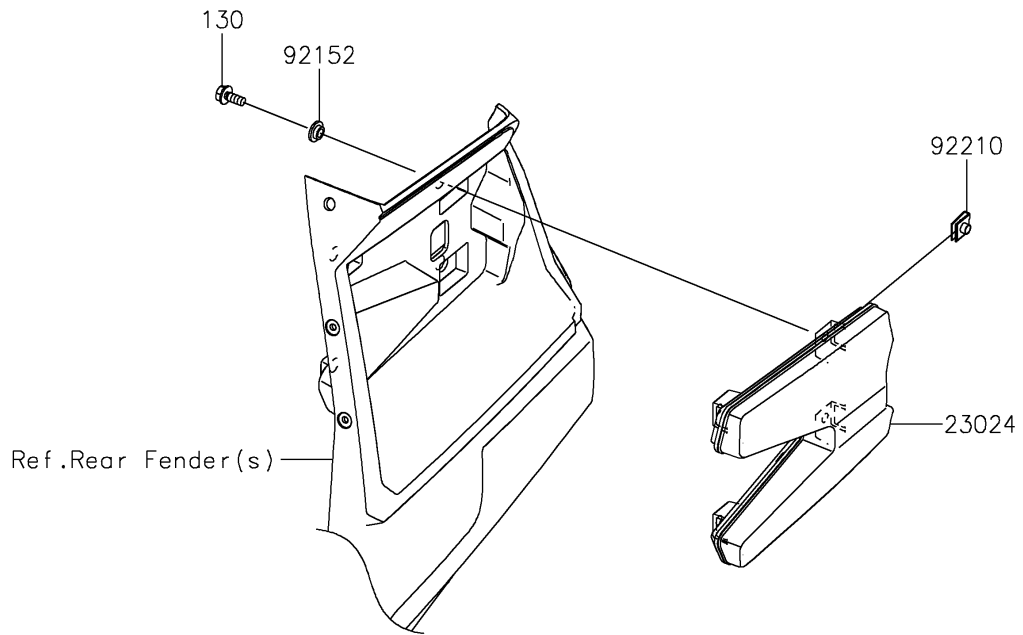

2025 Teryx KRX4 1000

PARTS DIAGRAM

Taillight(s)

F2720

2025 Teryx KRX4 1000

PARTS LIST

Taillight(s)

ITEM NAME	PART NUMBER	QUANTITY
LAMP-ASSY-TAIL,LED (Ref # 23024)	23024-0015	2
COLLAR,6.3X9.5X4.1 (Ref # 92152)	92152-1571	8
NUT (Ref # 92210)	92210-1125	8
BOLT-FLANGED,6X14 (Ref # 130)	130BA0614	8