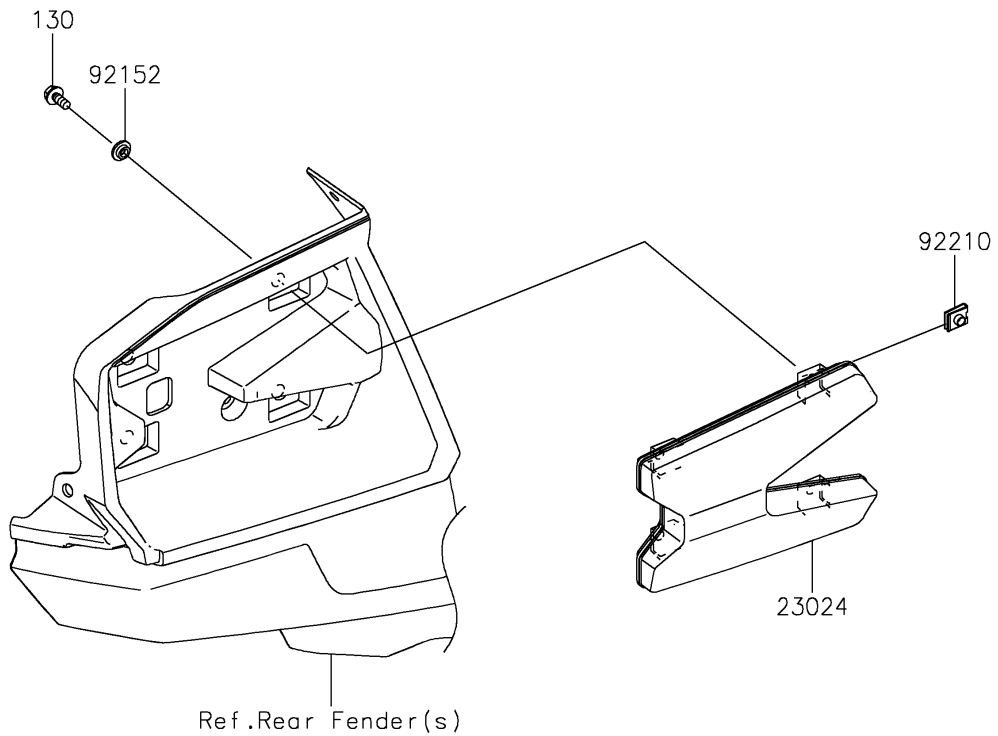

2025 Teryx KRX4 1000

PARTS DIAGRAM

Taillight(s)

F2720

2025 Teryx KRX4 1000

PARTS LIST

Taillight(s)

ITEM NAME	PART NUMBER	QUANTITY
LAMP-ASSY-TAIL,LED (Ref # 23024)	23024-0015	2
COLLAR,6.3X9.5X4.1 (Ref # 92152)	92152-1571	8
NUT (Ref # 92210)	92210-1125	8
BOLT-FLANGED,6X14 (Ref # 130)	130BA0614	8