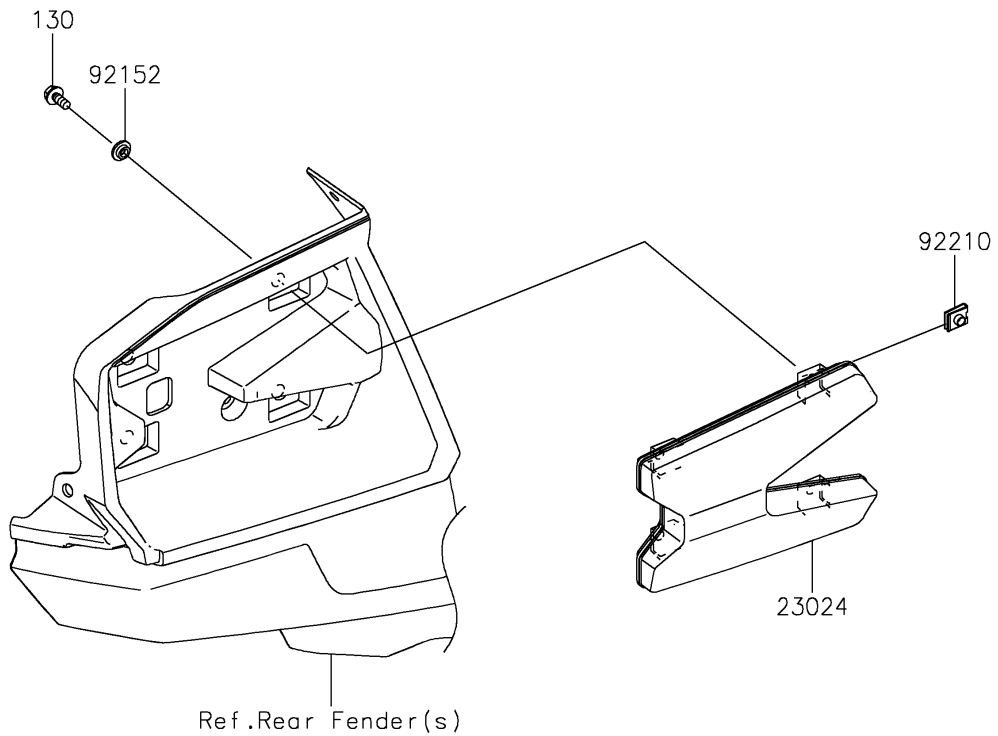

2025 TERYX® KRX4™ 1000

PARTS DIAGRAM

Taillight(s)

F2720

2025 TERYX® KRX4™ 1000

PARTS LIST

Taillight(s)

ITEM NAME	PART NUMBER	QUANTITY
LAMP-ASSY-TAIL,LED (Ref # 23024)	23024-0015	2
COLLAR,6.3X9.5X4.1 (Ref # 92152)	92152-1571	8
NUT (Ref # 92210)	92210-1125	8
BOLT-FLANGED,6X14 (Ref # 130)	130BA0614	8