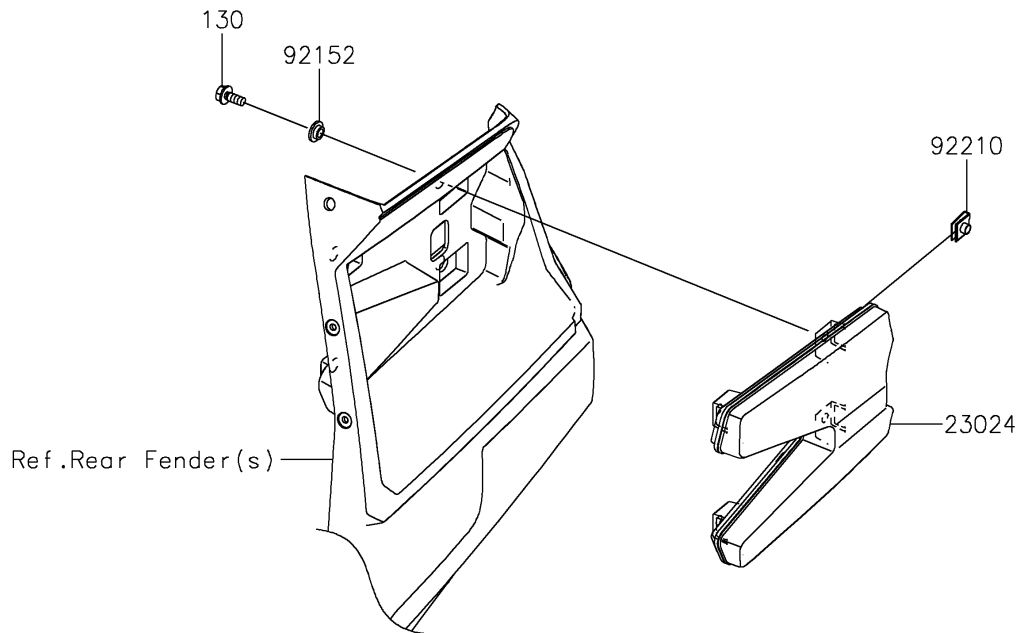

2025 TERYX® KRX4™ 1000

PARTS DIAGRAM

Taillight(s)

F2720

2025 TERYX® KRX4™ 1000

PARTS LIST

Taillight(s)

ITEM NAME	PART NUMBER	QUANTITY
LAMP-ASSY-TAIL,LED (Ref # 23024)	23024-0015	2
COLLAR,6.3X9.5X4.1 (Ref # 92152)	92152-1571	8
NUT (Ref # 92210)	92210-1125	8
BOLT-FLANGED,6X14 (Ref # 130)	130BA0614	8