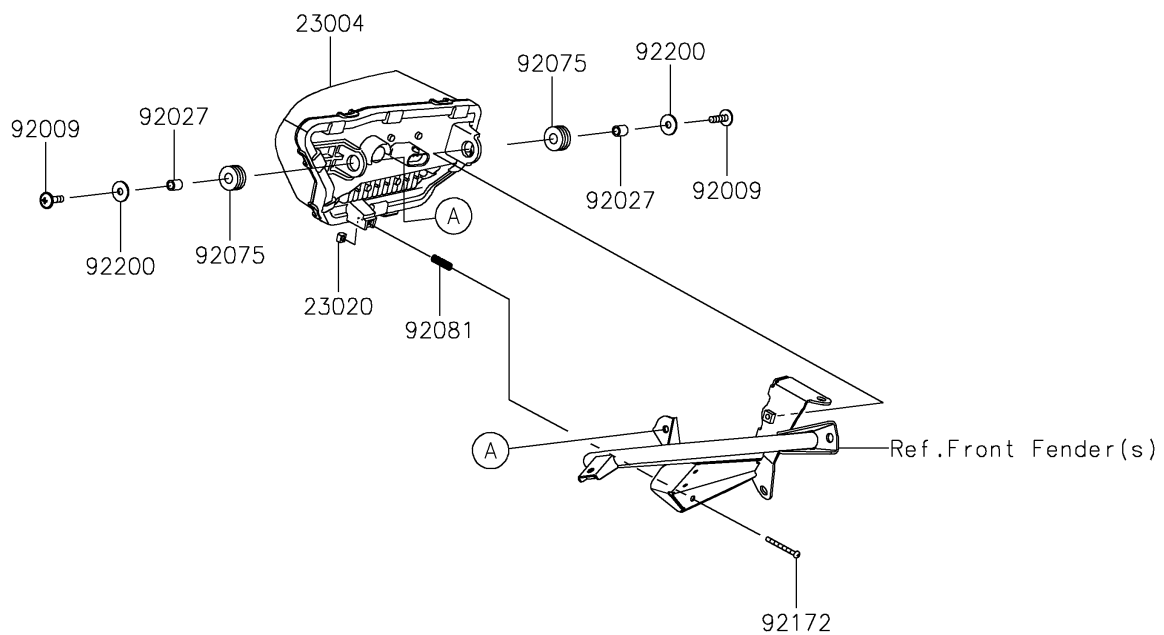

2026 TERYX® KRX4™ 1000

PARTS DIAGRAM

Headlight(s)

F2710

2026 TERYX® KRX4™ 1000

PARTS LIST

Headlight(s)

ITEM NAME	PART NUMBER	QUANTITY
LAMP-HEAD,LH,LED (Ref # 23004)	23004-0429	1
LAMP-HEAD,RH,LED (Ref # 23004A)	23004-0430	1
NUT,4MM,FOCUS ADJUST (Ref # 23020)	23020-018	2
SCREW,6X22,BLACK (Ref # 92009)	92009-1256	4
COLLAR,6.8X10X12 (Ref # 92027)	92027-162	4
DAMPER,10X24X12 (Ref # 92075)	92075-1690	4
SPRING,FOCUS ADJUST (Ref # 92081)	92081-1896	2
SCREW,4X40 (Ref # 92172)	92172-1092	2
WASHER,6.5X20X1.6 (Ref # 92200)	92200-0283	4