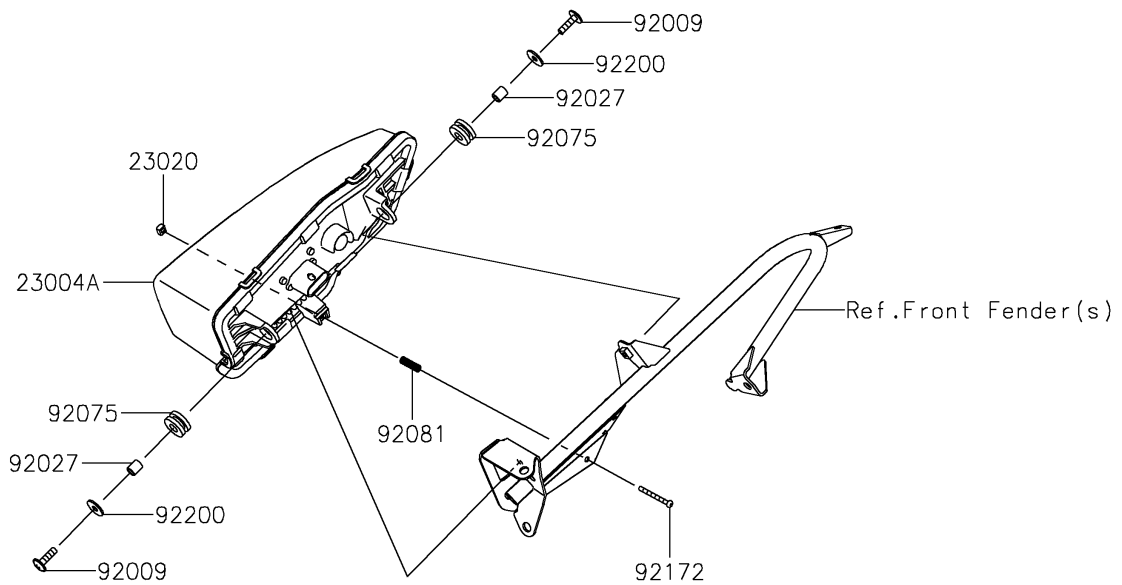

2026 TERYX® KRX4™ 1000

PARTS DIAGRAM

Headlight(s)

F2710

2026 TERYX® KRX4™ 1000

PARTS LIST

Headlight(s)

ITEM NAME	PART NUMBER	QUANTITY
LAMP-HEAD,LH,LED (Ref # 23004)	23004-0429	1
LAMP-HEAD,RH,LED (Ref # 23004A)	23004-0430	1
NUT,4MM,FOCUS ADJUST (Ref # 23020)	23020-018	2
SCREW,6X22,BLACK (Ref # 92009)	92009-1256	4
COLLAR,6.8X10X12 (Ref # 92027)	92027-162	4
DAMPER,10X24X12 (Ref # 92075)	92075-1690	4
SPRING,FOCUS ADJUST (Ref # 92081)	92081-1896	2
SCREW,4X40 (Ref # 92172)	92172-1092	2
WASHER,6.5X20X1.6 (Ref # 92200)	92200-0283	4