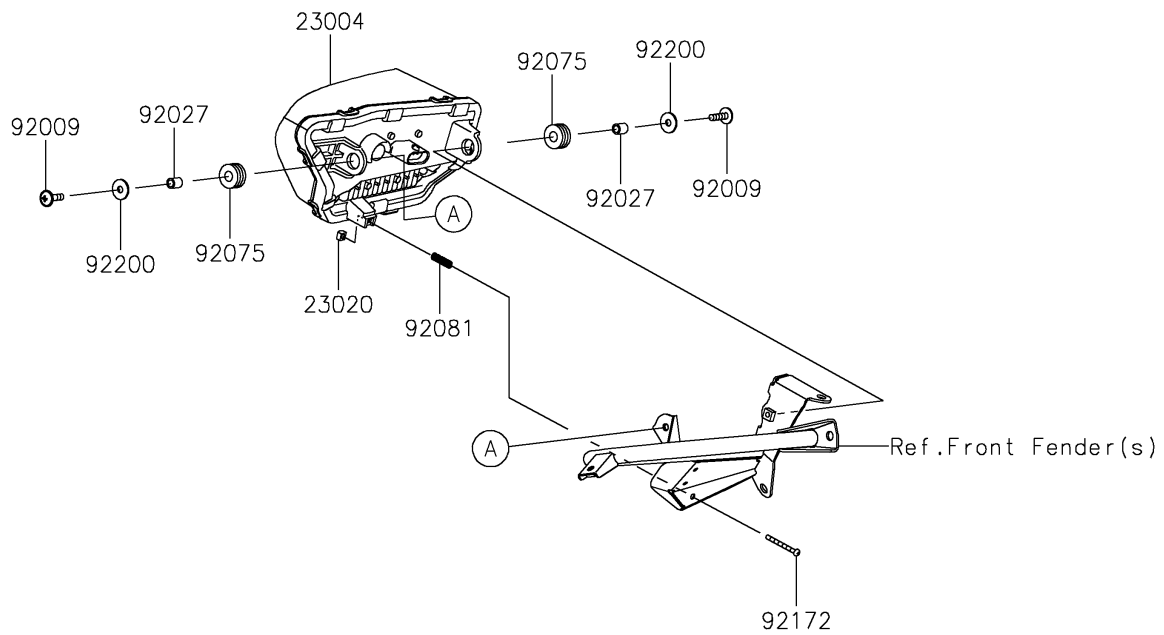

2026 Teryx KRX4 1000

PARTS DIAGRAM

Headlight(s)

F2710

2026 Teryx KRX4 1000

PARTS LIST

Headlight(s)

ITEM NAME	PART NUMBER	QUANTITY
LAMP-HEAD,LH,LED (Ref # 23004)	23004-0429	1
LAMP-HEAD,RH,LED (Ref # 23004A)	23004-0430	1
NUT,4MM,FOCUS ADJUST (Ref # 23020)	23020-018	2
SCREW,6X22,BLACK (Ref # 92009)	92009-1256	4
COLLAR,6.8X10X12 (Ref # 92027)	92027-162	4
DAMPER,10X24X12 (Ref # 92075)	92075-1690	4
SPRING,FOCUS ADJUST (Ref # 92081)	92081-1896	2
SCREW,4X40 (Ref # 92172)	92172-1092	2
WASHER,6.5X20X1.6 (Ref # 92200)	92200-0283	4