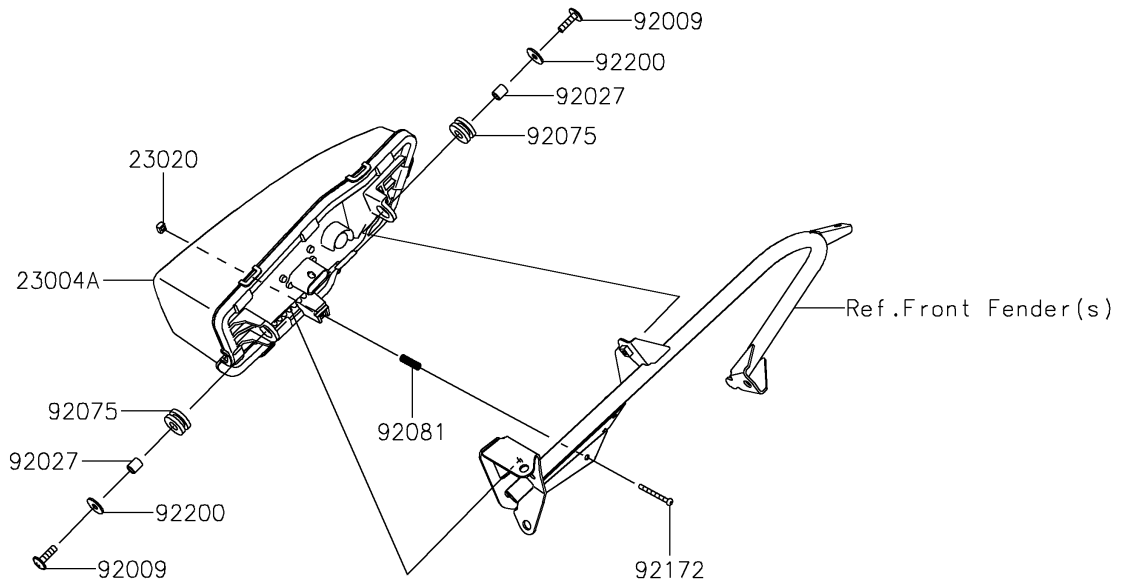

2026 Teryx KRX4 1000

PARTS DIAGRAM

Headlight(s)

F2710

2026 Teryx KRX4 1000

PARTS LIST

Headlight(s)

ITEM NAME	PART NUMBER	QUANTITY
LAMP-HEAD,LH,LED (Ref # 23004)	23004-0429	1
LAMP-HEAD,RH,LED (Ref # 23004A)	23004-0430	1
NUT,4MM,FOCUS ADJUST (Ref # 23020)	23020-018	2
SCREW,6X22,BLACK (Ref # 92009)	92009-1256	4
COLLAR,6.8X10X12 (Ref # 92027)	92027-162	4
DAMPER,10X24X12 (Ref # 92075)	92075-1690	4
SPRING,FOCUS ADJUST (Ref # 92081)	92081-1896	2
SCREW,4X40 (Ref # 92172)	92172-1092	2
WASHER,6.5X20X1.6 (Ref # 92200)	92200-0283	4