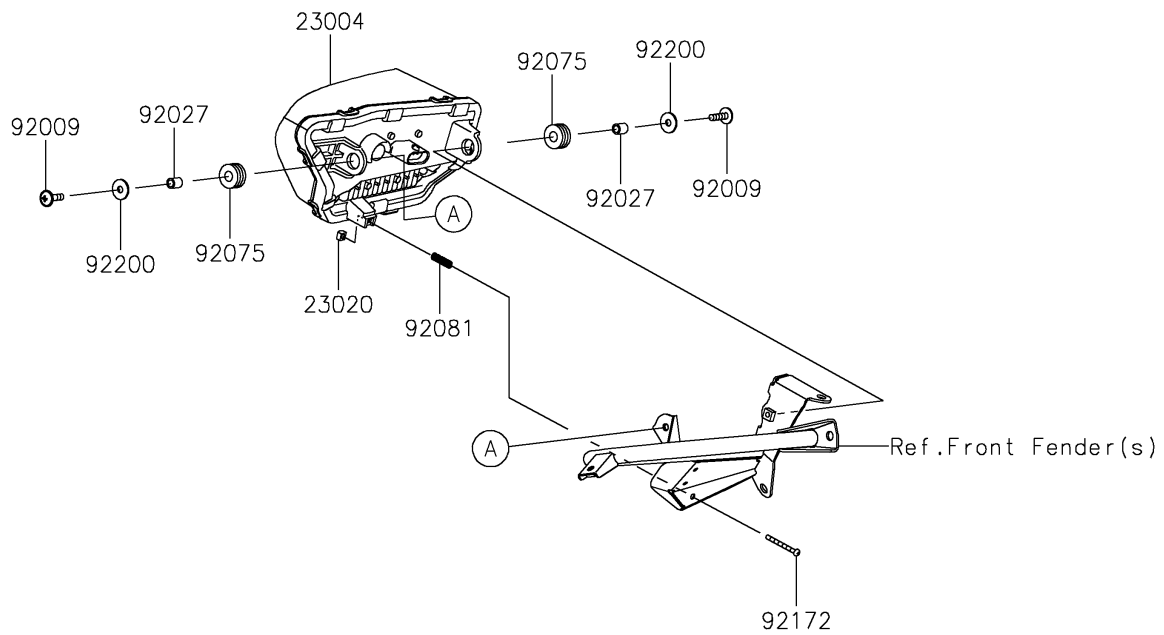

2025 Teryx KRX4 1000

PARTS DIAGRAM

Headlight(s)

F2710