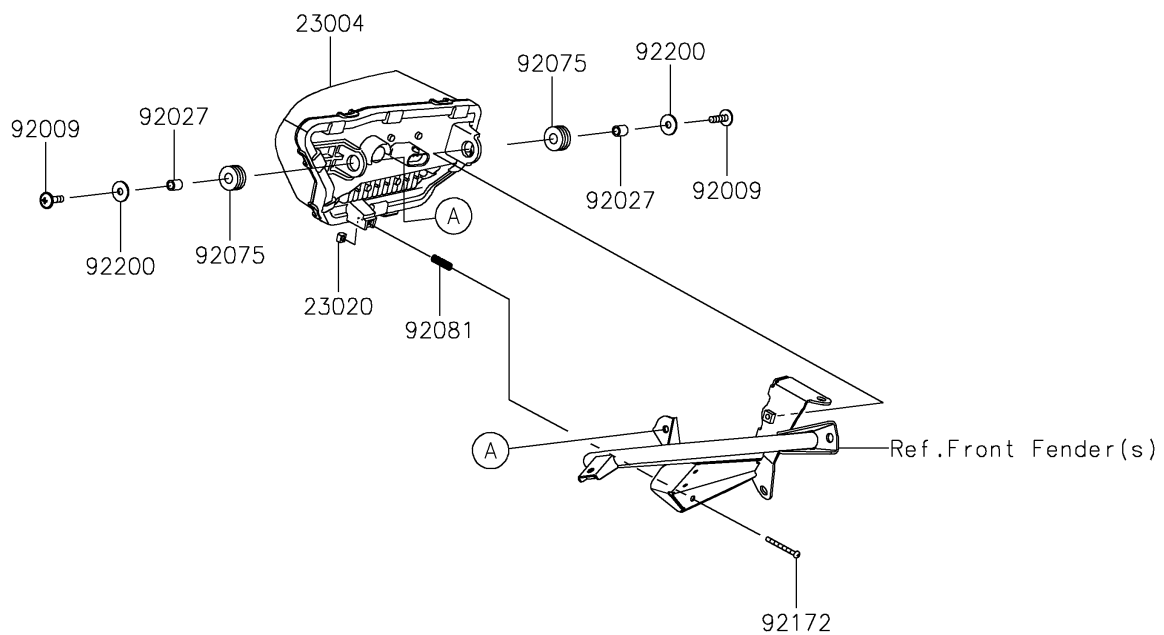

2025 TERYX® KRX4™ 1000

PARTS DIAGRAM

Headlight(s)

F2710

2025 TERYX® KRX4™ 1000

PARTS LIST

Headlight(s)

ITEM NAME	PART NUMBER	QUANTITY
LAMP-HEAD,LH,LED (Ref # 23004)	23004-0429	1
LAMP-HEAD,RH,LED (Ref # 23004A)	23004-0430	1
NUT,4MM,FOCUS ADJUST (Ref # 23020)	23020-018	2
SCREW,6X22,BLACK (Ref # 92009)	92009-1256	4
COLLAR,6.8X10X12 (Ref # 92027)	92027-162	4
DAMPER,10X24X12 (Ref # 92075)	92075-1690	4
SPRING,FOCUS ADJUST (Ref # 92081)	92081-1896	2
SCREW,4X40 (Ref # 92172)	92172-1092	2
WASHER,6.5X20X1.6 (Ref # 92200)	92200-0283	4