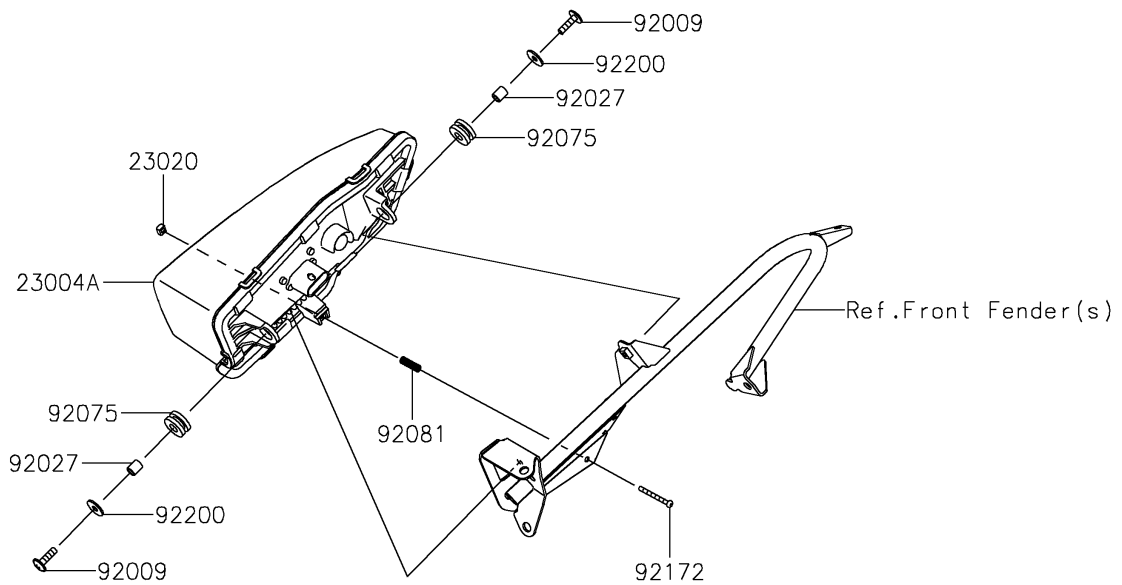

2025 TERYX® KRX4™ 1000

PARTS DIAGRAM

Headlight(s)

F2710

2025 TERYX® KRX4™ 1000

PARTS LIST

Headlight(s)

ITEM NAME	PART NUMBER	QUANTITY
LAMP-HEAD,LH,LED (Ref # 23004)	23004-0429	1
LAMP-HEAD,RH,LED (Ref # 23004A)	23004-0430	1
NUT,4MM,FOCUS ADJUST (Ref # 23020)	23020-018	2
SCREW,6X22,BLACK (Ref # 92009)	92009-1256	4
COLLAR,6.8X10X12 (Ref # 92027)	92027-162	4
DAMPER,10X24X12 (Ref # 92075)	92075-1690	4
SPRING,FOCUS ADJUST (Ref # 92081)	92081-1896	2
SCREW,4X40 (Ref # 92172)	92172-1092	2
WASHER,6.5X20X1.6 (Ref # 92200)	92200-0283	4