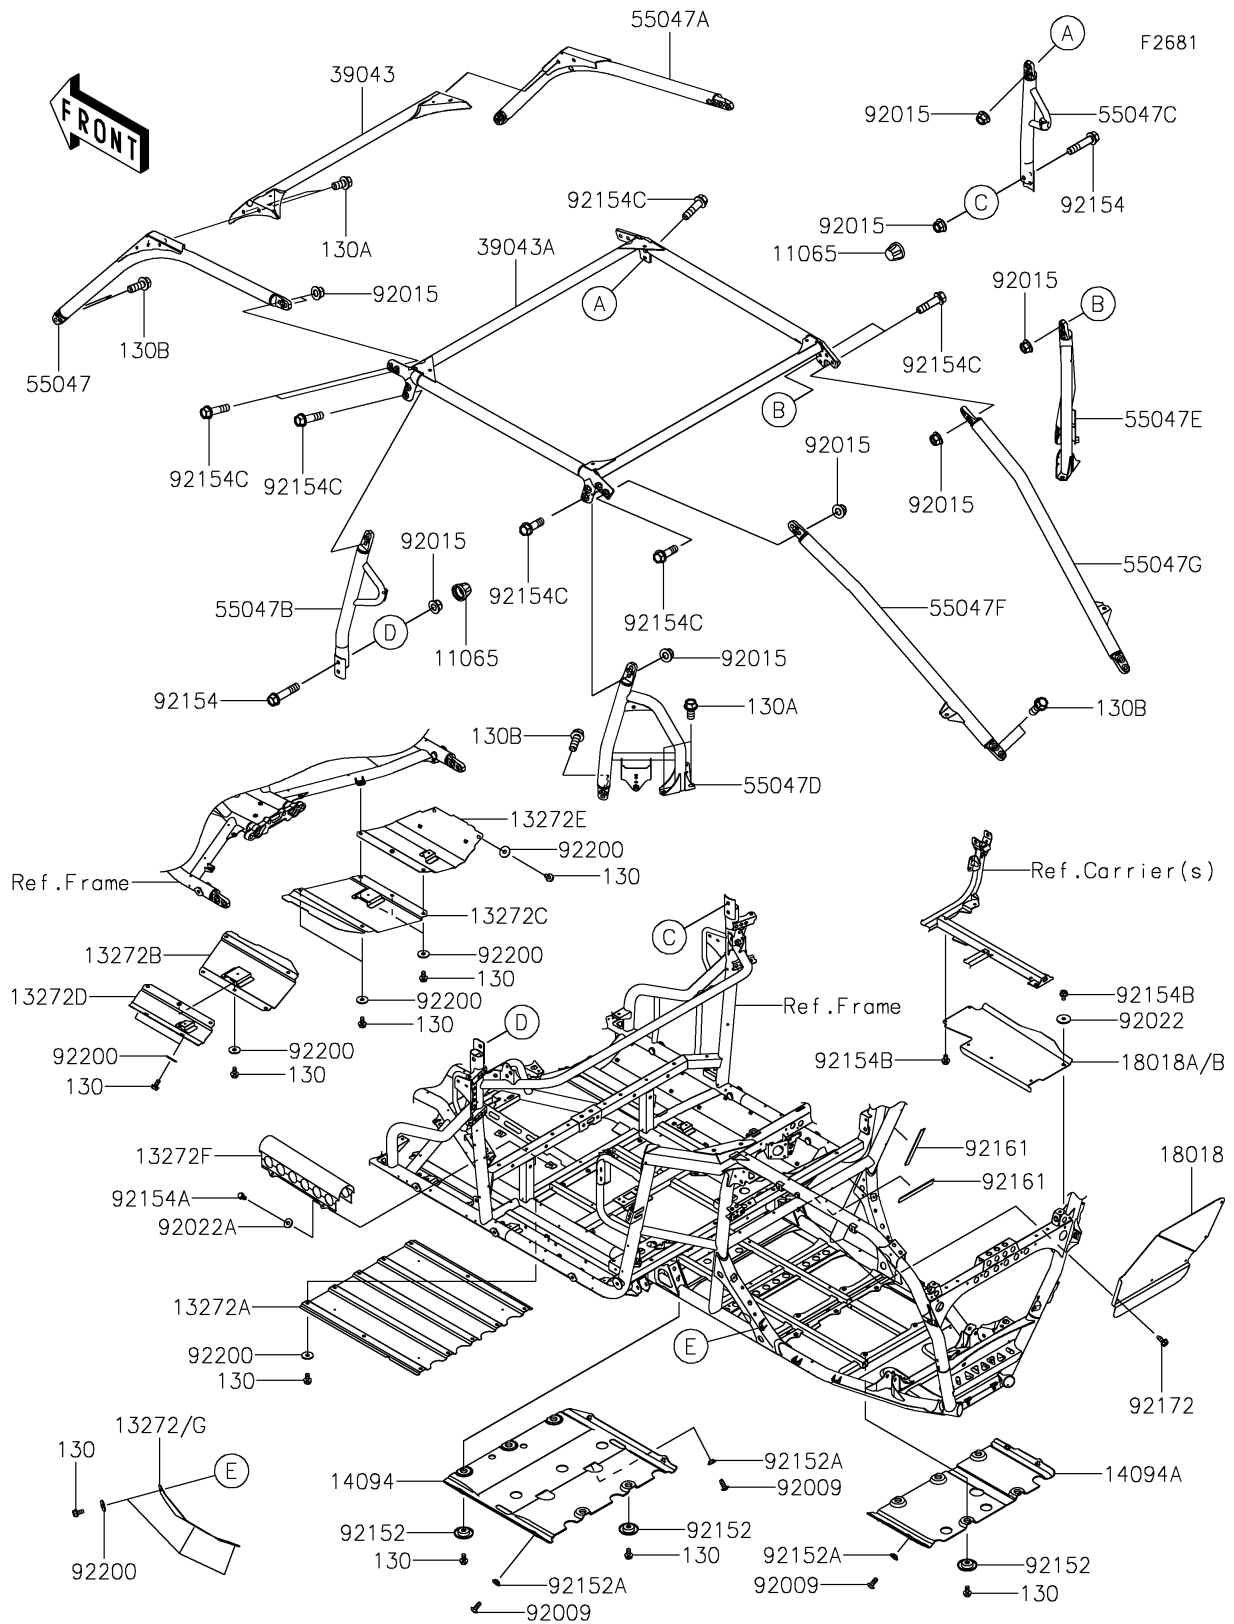

2025 Teryx KRX4 1000

PARTS DIAGRAM

Guards/Cab Frame

2025 Teryx KRX4 1000

PARTS LIST

Guards/Cab Frame

ITEM NAME	PART NUMBER	QUANTITY
CAP (Ref # 11065)	11065-0751	4
PLATE,CVT COVER (Ref # 13272)	13272-3797	1
PLATE,SKID,CNT (Ref # 13272A)	13272-3963	1
PLATE,SKID,FR,CNT,LH (Ref # 13272B)	13272-4328	1
PLATE,SKID,FR,CNT,RH (Ref # 13272C)	13272-4329	1
PLATE,SKID,FR,LH (Ref # 13272D)	13272-4330	1
PLATE,SKID,FR,RH (Ref # 13272E)	13272-4331	1
PLATE,DRIVE SHAFT (Ref # 13272F)	13272-7108	1
COVER,SKID,CNT (Ref # 14094)	14094-0040	1
COVER,SKID,RR (Ref # 14094A)	14094-0041	1
PLATE-HEAT GUARD (Ref # 18018)	18018-0616	1
PLATE-HEAT GUARD (Ref # 18018A)	18018-0646	1
CROSSMEMBER-COMP,FR,T.BLACK (Ref # 39043)	39043-0033-388	1
CROSSMEMBER-COMP,RR,T.BLACK (Ref # 39043A)	39043-0034-388	1
BAR-COMP,A-PILLAR,LH,T.BLACK (Ref # 55047)	55047-0399-388	1
BAR-COMP,A-PILLAR,RH,T.BLACK (Ref # 55047A)	55047-0400-388	1
BAR-COMP,B-PILLAR,LH,T.BLACK (Ref # 55047B)	55047-0401-388	1
BAR-COMP,B-PILLAR,RH,T.BLACK (Ref # 55047C)	55047-0402-388	1
BAR-COMP,C-PILLAR,LH,T.BLACK (Ref # 55047D)	55047-0403-388	1
BAR-COMP,C-PILLAR,RH,T.BLACK (Ref # 55047E)	55047-0404-388	1
BAR-COMP,D-PILLAR,LH,T.BLACK (Ref # 55047F)	55047-0405-388	1
BAR-COMP,D-PILLAR,RH,T.BLACK (Ref # 55047G)	55047-0406-388	1
SCREW,TAPPING,6X16 (Ref # 92009)	92009-1166	10
NUT,LOCK,FLANGED,12MM (Ref # 92015)	92015-1433	20
WASHER,6.5X24X2 (Ref # 92022)	92022-1690	1
WASHER,6.5X16X1.6 (Ref # 92022A)	92022-2247	4
COLLAR (Ref # 92152)	92152-0784	10
COLLAR,6.3X9.5X4.1 (Ref # 92152A)	92152-1571	10
BOLT,FLANGED,12X55 (Ref # 92154)	92154-0836	4