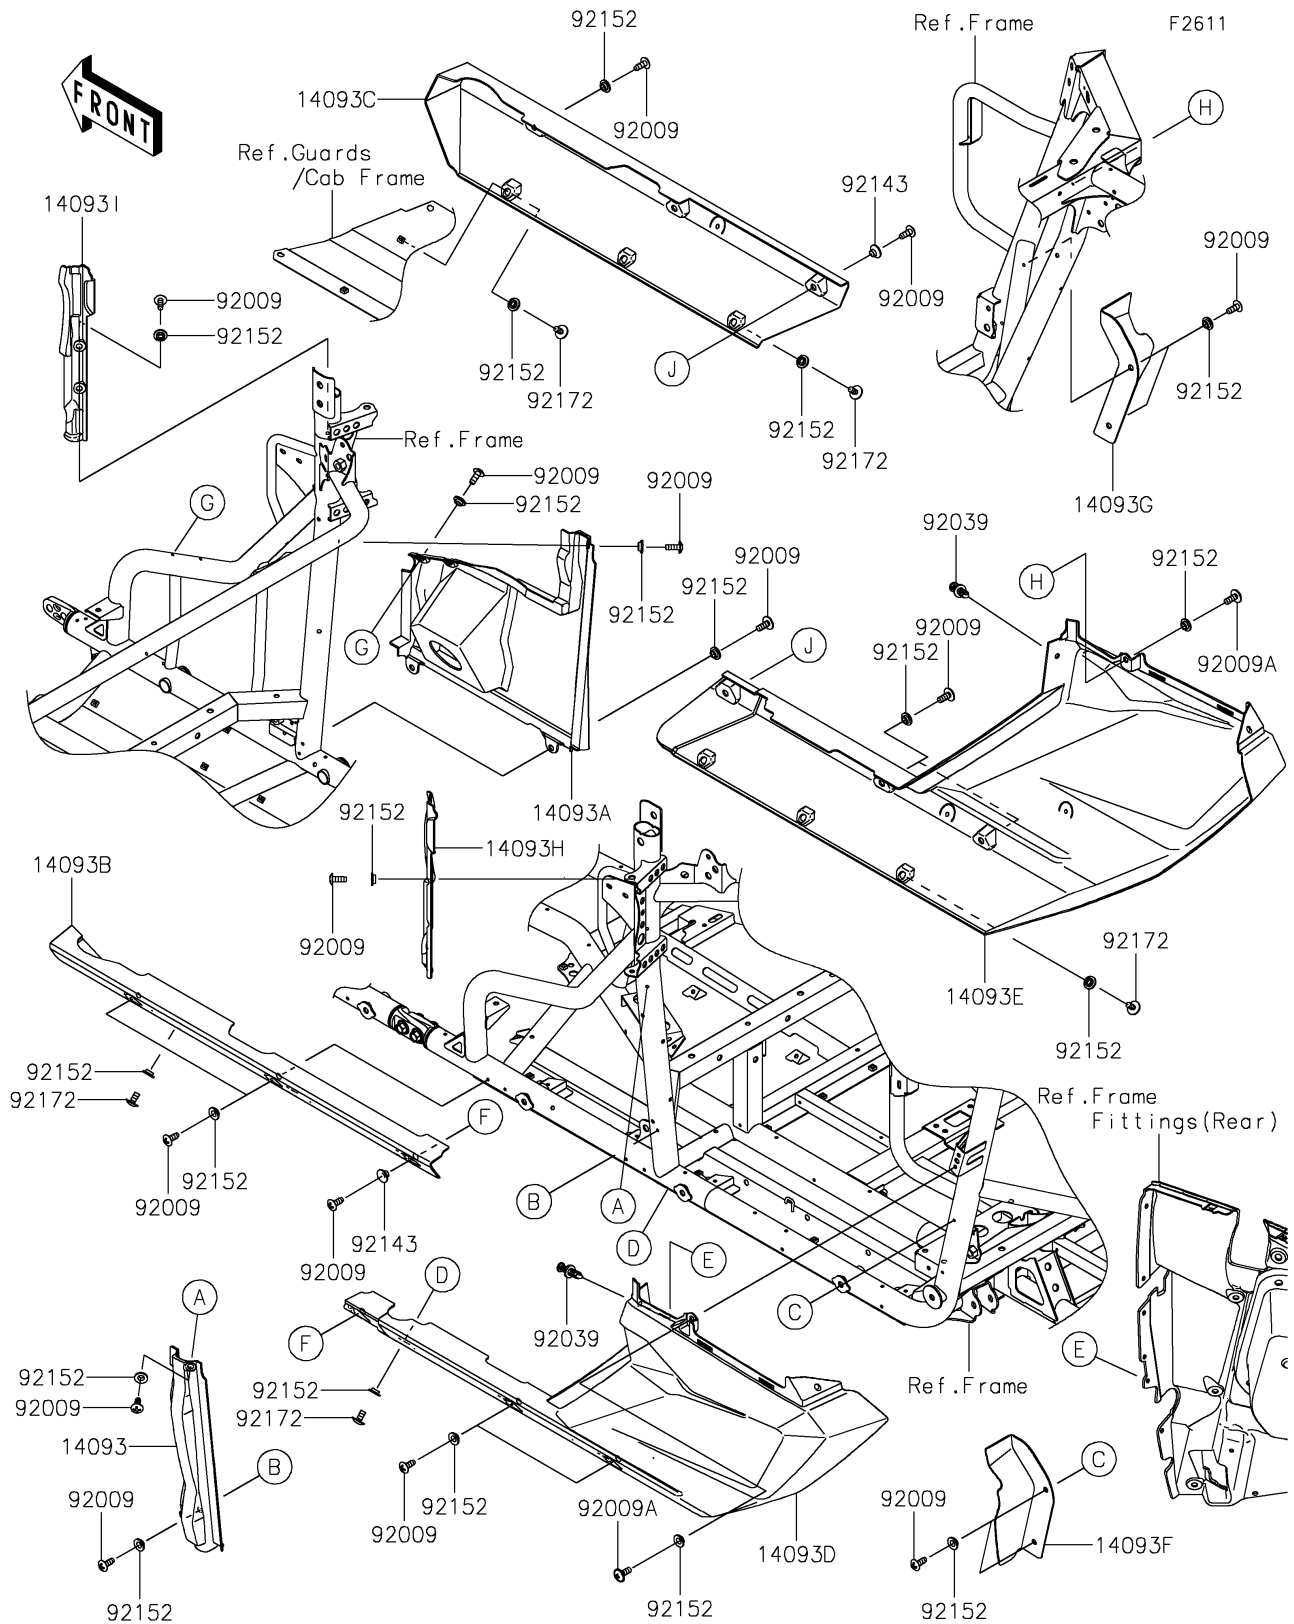

2026 Teryx KRX4 1000

PARTS DIAGRAM

Side Covers

2026 Teryx KRX4 1000

PARTS LIST

Side Covers

ITEM NAME	PART NUMBER	QUANTITY
COVER,B-PILLAR,LH,LWR (Ref # 14093)	14093-1233	1
COVER,B-PILLAR,RH,LWR (Ref # 14093A)	14093-1234	1
COVER,SIDE,LH,FR (Ref # 14093B)	14093-1235	1
COVER,SIDE,RH,FR (Ref # 14093C)	14093-1236	1
COVER,SIDE,LH,RR (Ref # 14093D)	14093-1237	1
COVER,SIDE,RH,RR (Ref # 14093E)	14093-1238	1
COVER,SIDE,LH,INNER (Ref # 14093F)	14093-1243	1
COVER,SIDE,RH,INNER (Ref # 14093G)	14093-1244	1
COVER,B-PILLAR,LH,UPP (Ref # 14093H)	14093-1297	1
COVER,B-PILLAR,RH,UPP (Ref # 14093I)	14093-1298	1
SCREW,TAPPING,6X16 (Ref # 92009)	92009-1166	25
SCREW,6X16 (Ref # 92009A)	92009-1621	2
RIVET (Ref # 92039)	92039-0865	2
COLLAR (Ref # 92143)	92143-1057	2
COLLAR,6.3X9.5X4.1 (Ref # 92152)	92152-1571	37
SCREW,6X12 (Ref # 92172)	92172-0853	12