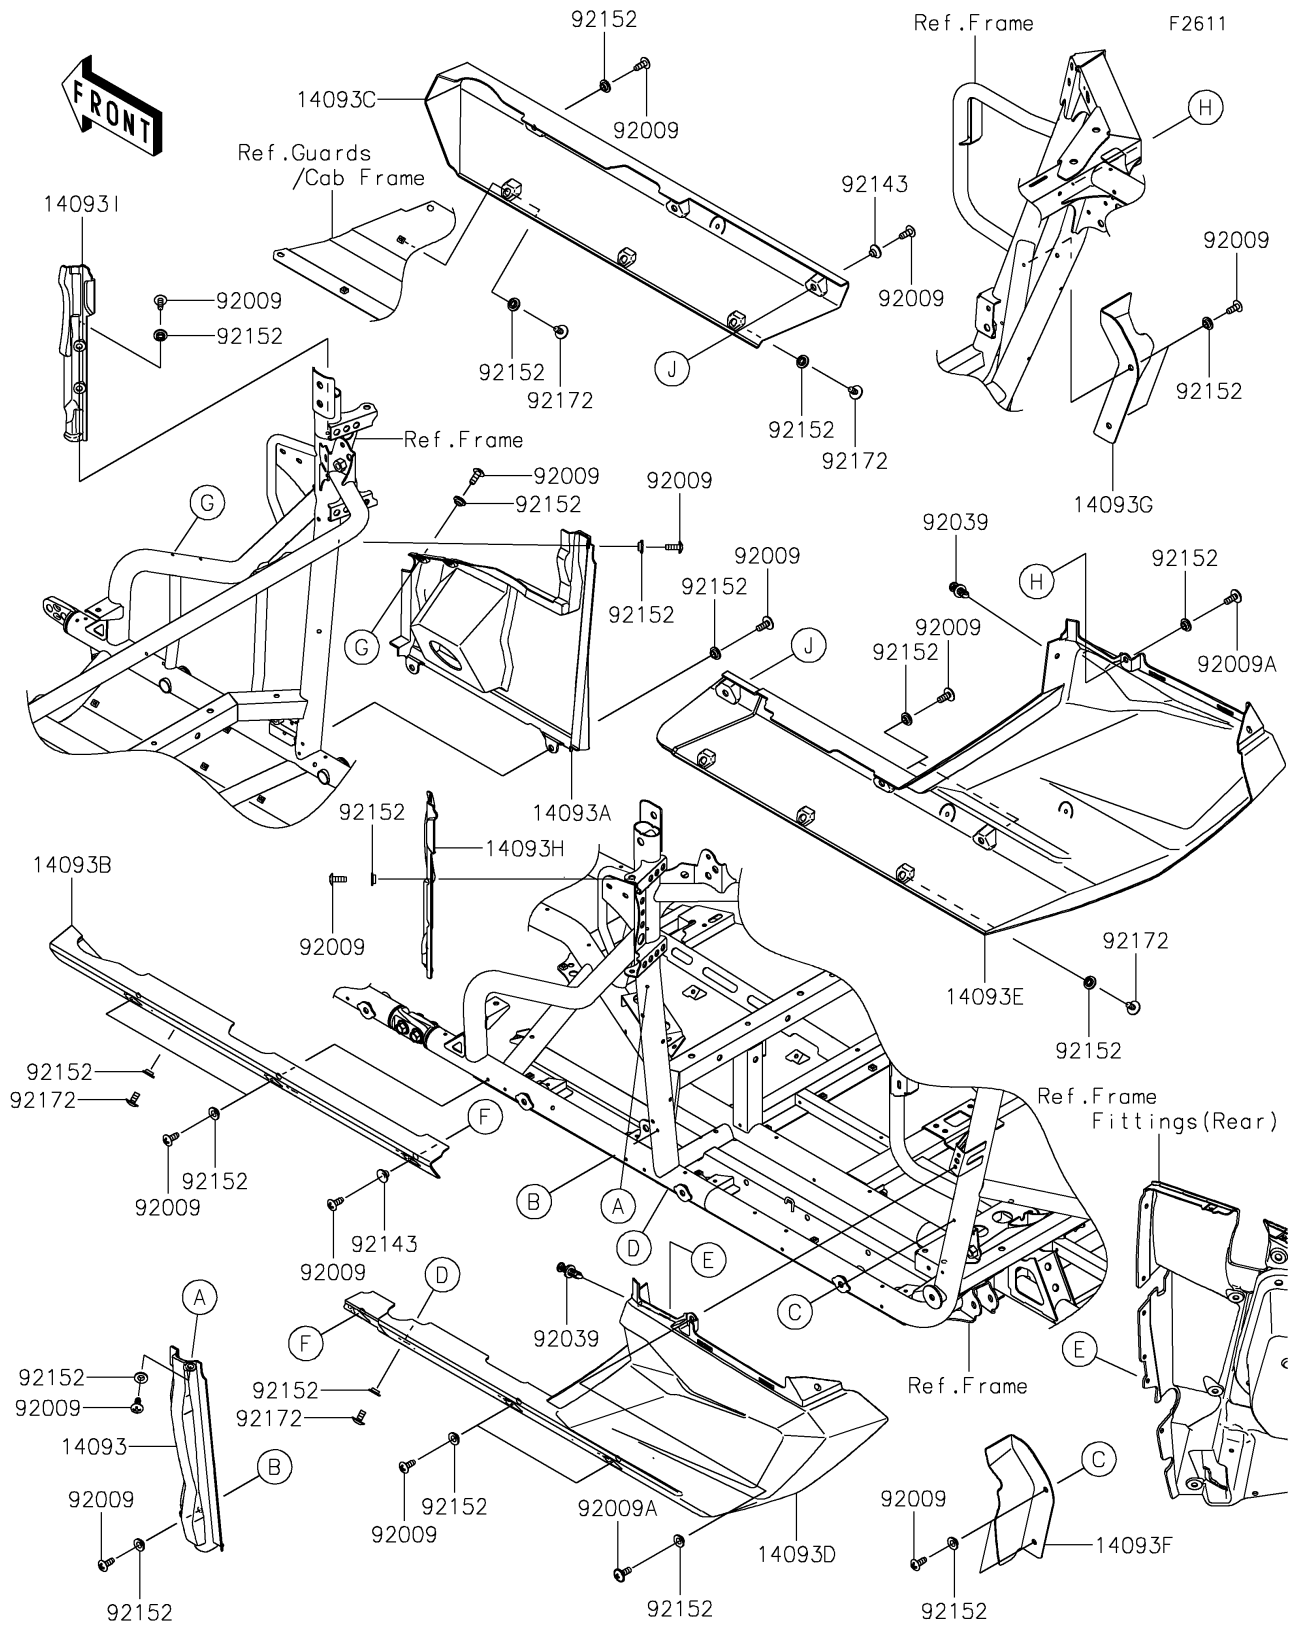

2026 TERYX® KRX4™ 1000

PARTS DIAGRAM

Side Covers

2026 TERYX® KRX4™ 1000

PARTS LIST

Side Covers

ITEM NAME	PART NUMBER	QUANTITY
COVER,B-PILLAR,LH,LWR (Ref # 14093)	14093-1233	1
COVER,B-PILLAR,RH,LWR (Ref # 14093A)	14093-1234	1
COVER,SIDE,LH,FR (Ref # 14093B)	14093-1235	1
COVER,SIDE,RH,FR (Ref # 14093C)	14093-1236	1
COVER,SIDE,LH,RR (Ref # 14093D)	14093-1237	1
COVER,SIDE,RH,RR (Ref # 14093E)	14093-1238	1
COVER,SIDE,LH,INNER (Ref # 14093F)	14093-1243	1
COVER,SIDE,RH,INNER (Ref # 14093G)	14093-1244	1
COVER,B-PILLAR,LH,UPP (Ref # 14093H)	14093-1297	1
COVER,B-PILLAR,RH,UPP (Ref # 14093I)	14093-1298	1
SCREW,TAPPING,6X16 (Ref # 92009)	92009-1166	25
SCREW,6X16 (Ref # 92009A)	92009-1621	2
RIVET (Ref # 92039)	92039-0865	2
COLLAR (Ref # 92143)	92143-1057	2
COLLAR,6.3X9.5X4.1 (Ref # 92152)	92152-1571	37
SCREW,6X12 (Ref # 92172)	92172-0853	12