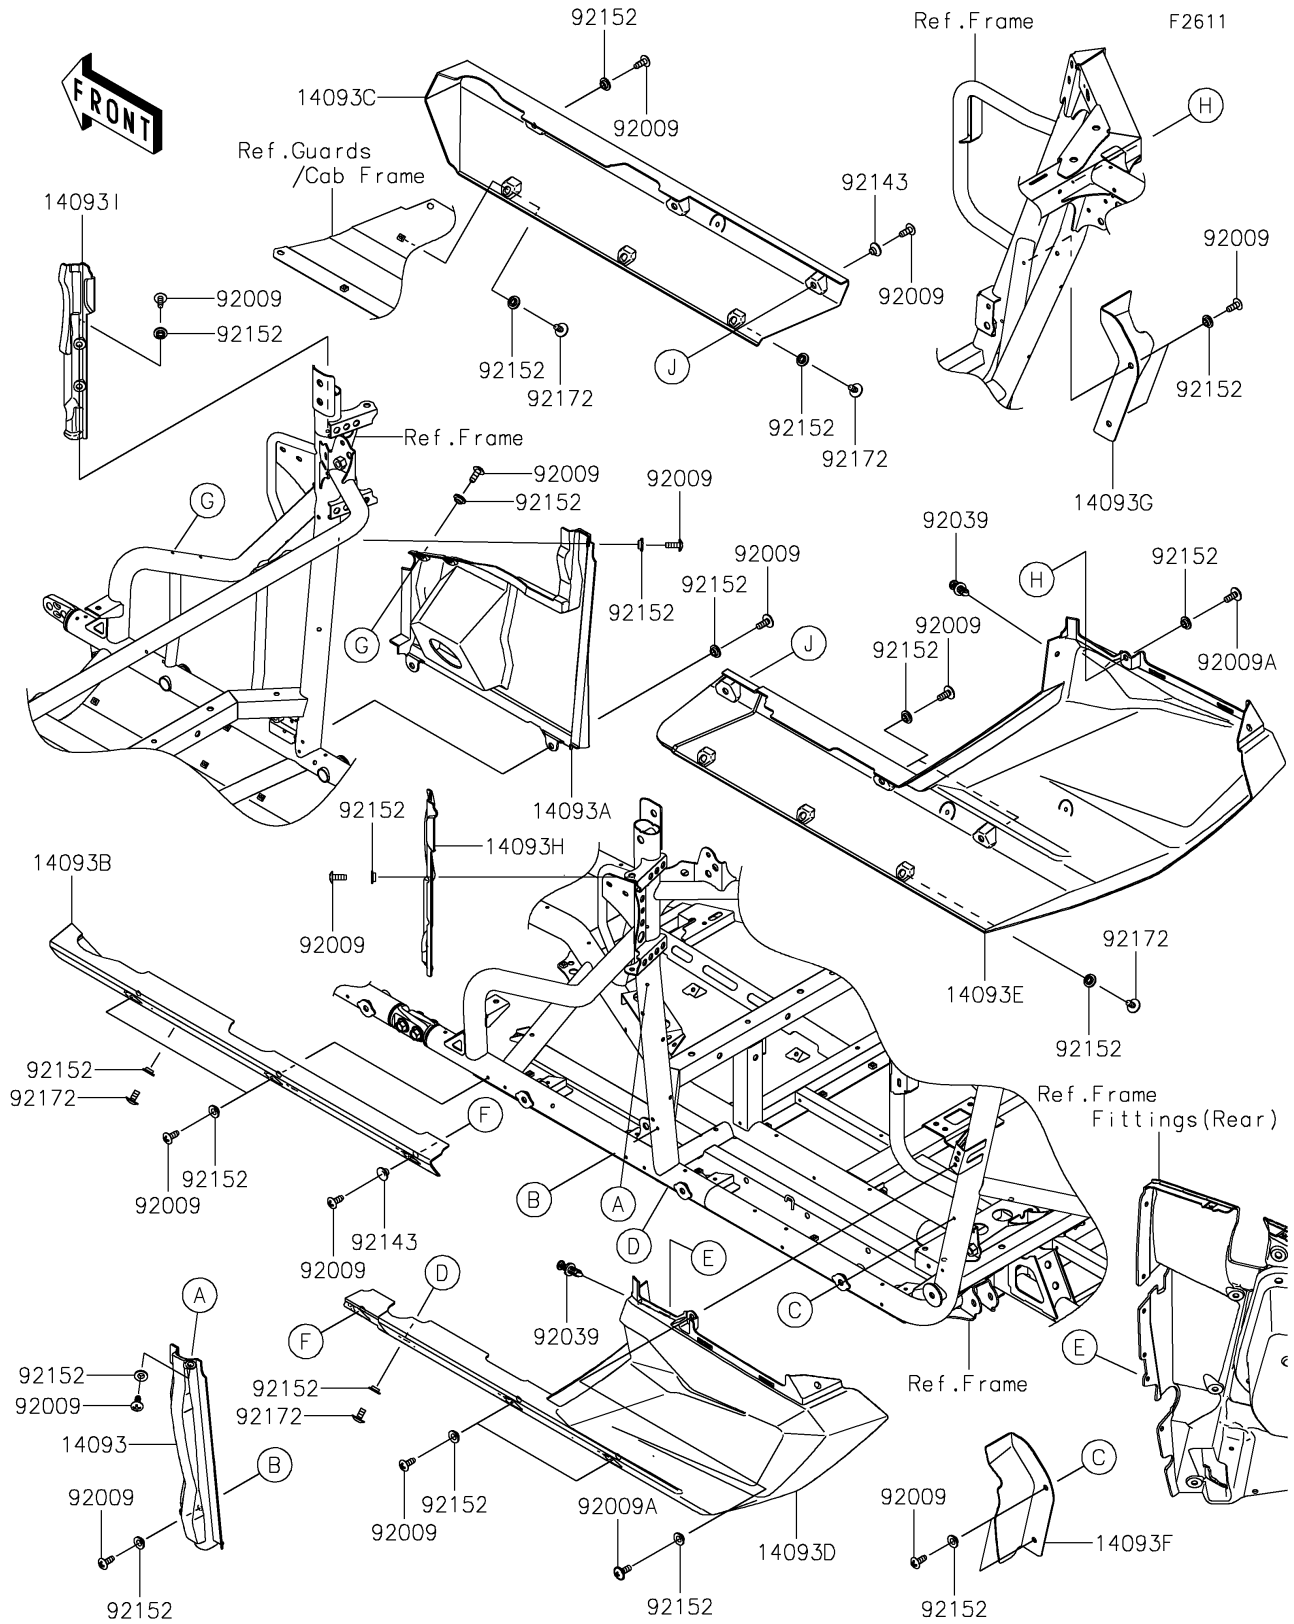

2025 TERYX® KRX4™ 1000

PARTS DIAGRAM

Side Covers