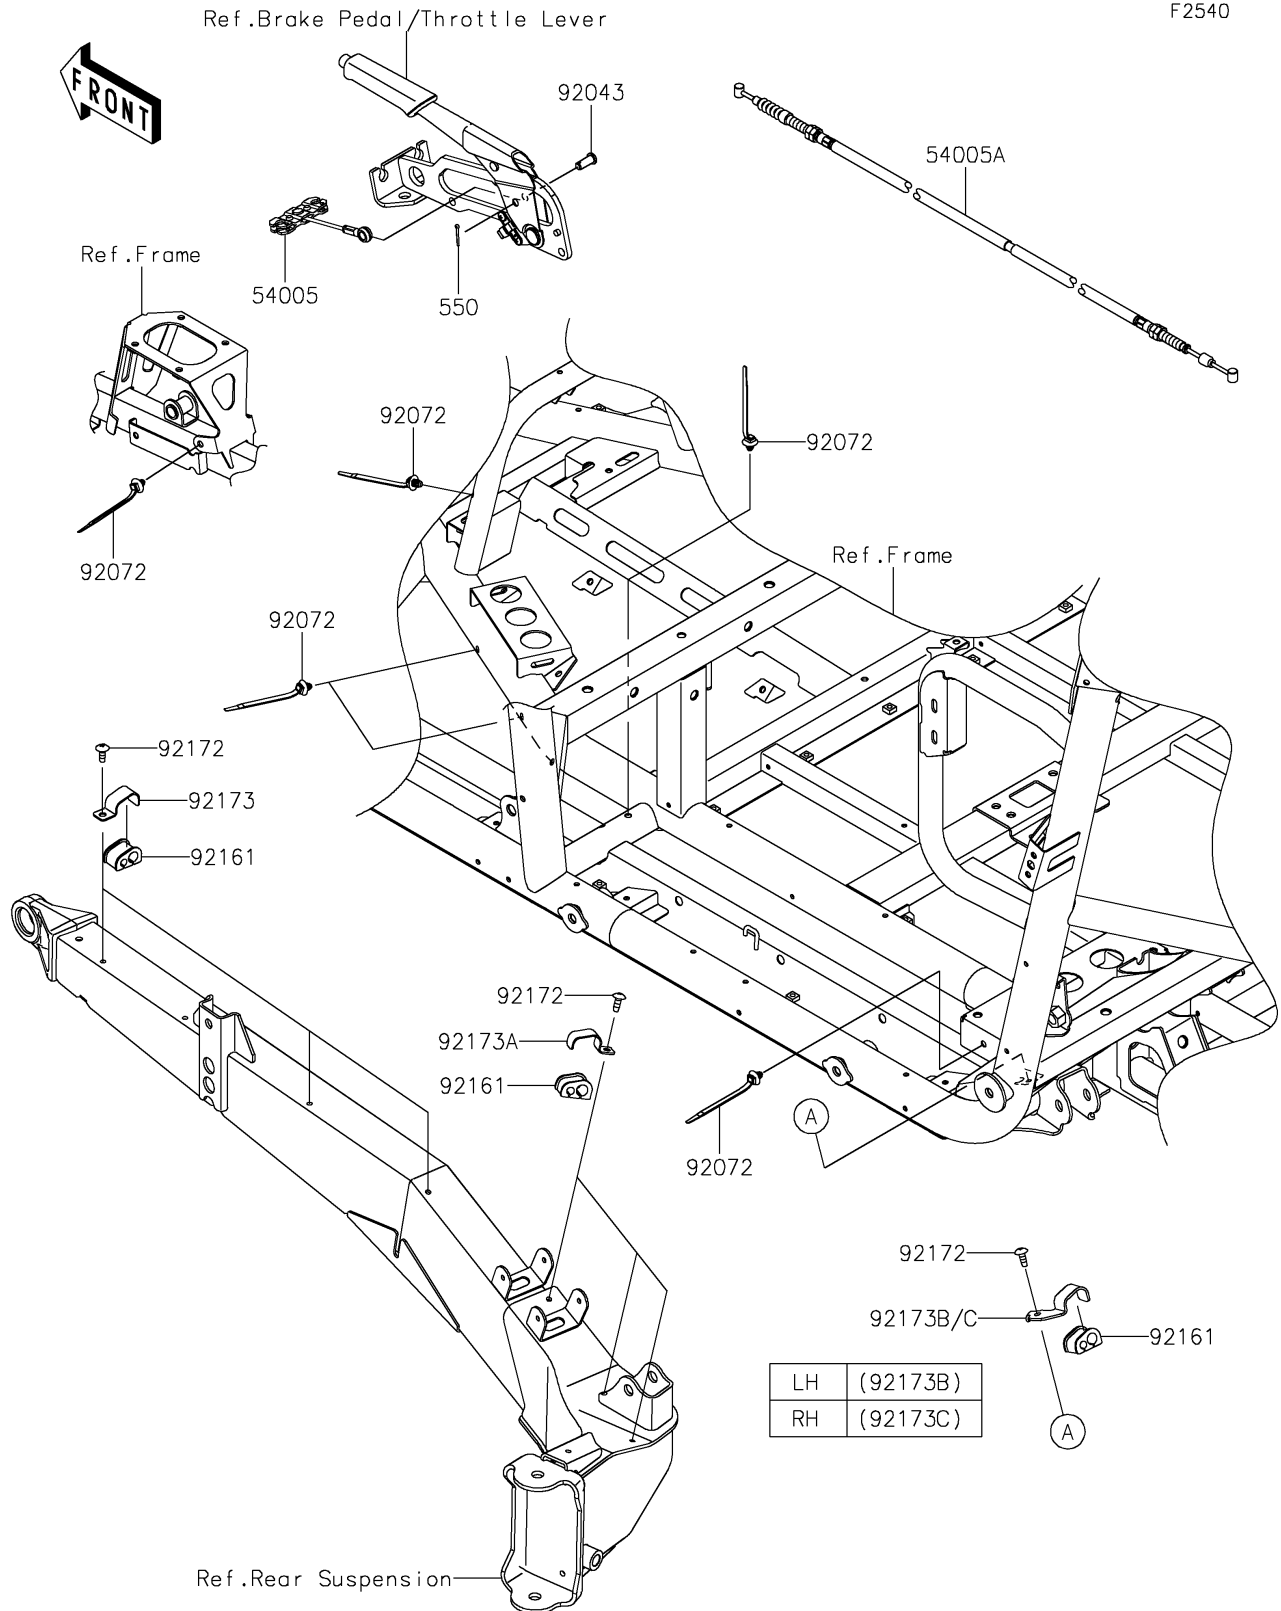

2026 Teryx KRX4 1000

PARTS DIAGRAM

Cables

F2540

LH	(92173B)
RH	(92173C)

2026 Teryx KRX4 1000

PARTS LIST

Cables

ITEM NAME	PART NUMBER	QUANTITY
CABLE-BRAKE,PARKING BRAKE (Ref # 54005)	54005-0312	1
CABLE-BRAKE,PARKING BRAKE (Ref # 54005A)	54005-0324	2
PIN (Ref # 92043)	92043-1039	1
BAND,OS170-FT7(BLACK) (Ref # 92072)	92072-1414	12
DAMPER (Ref # 92161)	92161-2174	14
SCREW,TAPPING,6X16 (Ref # 92172)	92172-0739	14
CLAMP (Ref # 92173)	92173-1991	6
CLAMP (Ref # 92173A)	92173-2097	6
CLAMP,LH (Ref # 92173B)	92173-2750	1
CLAMP,RH (Ref # 92173C)	92173-2751	1
PIN-COTTER,2.5X18 (Ref # 550)	550AA2518	1