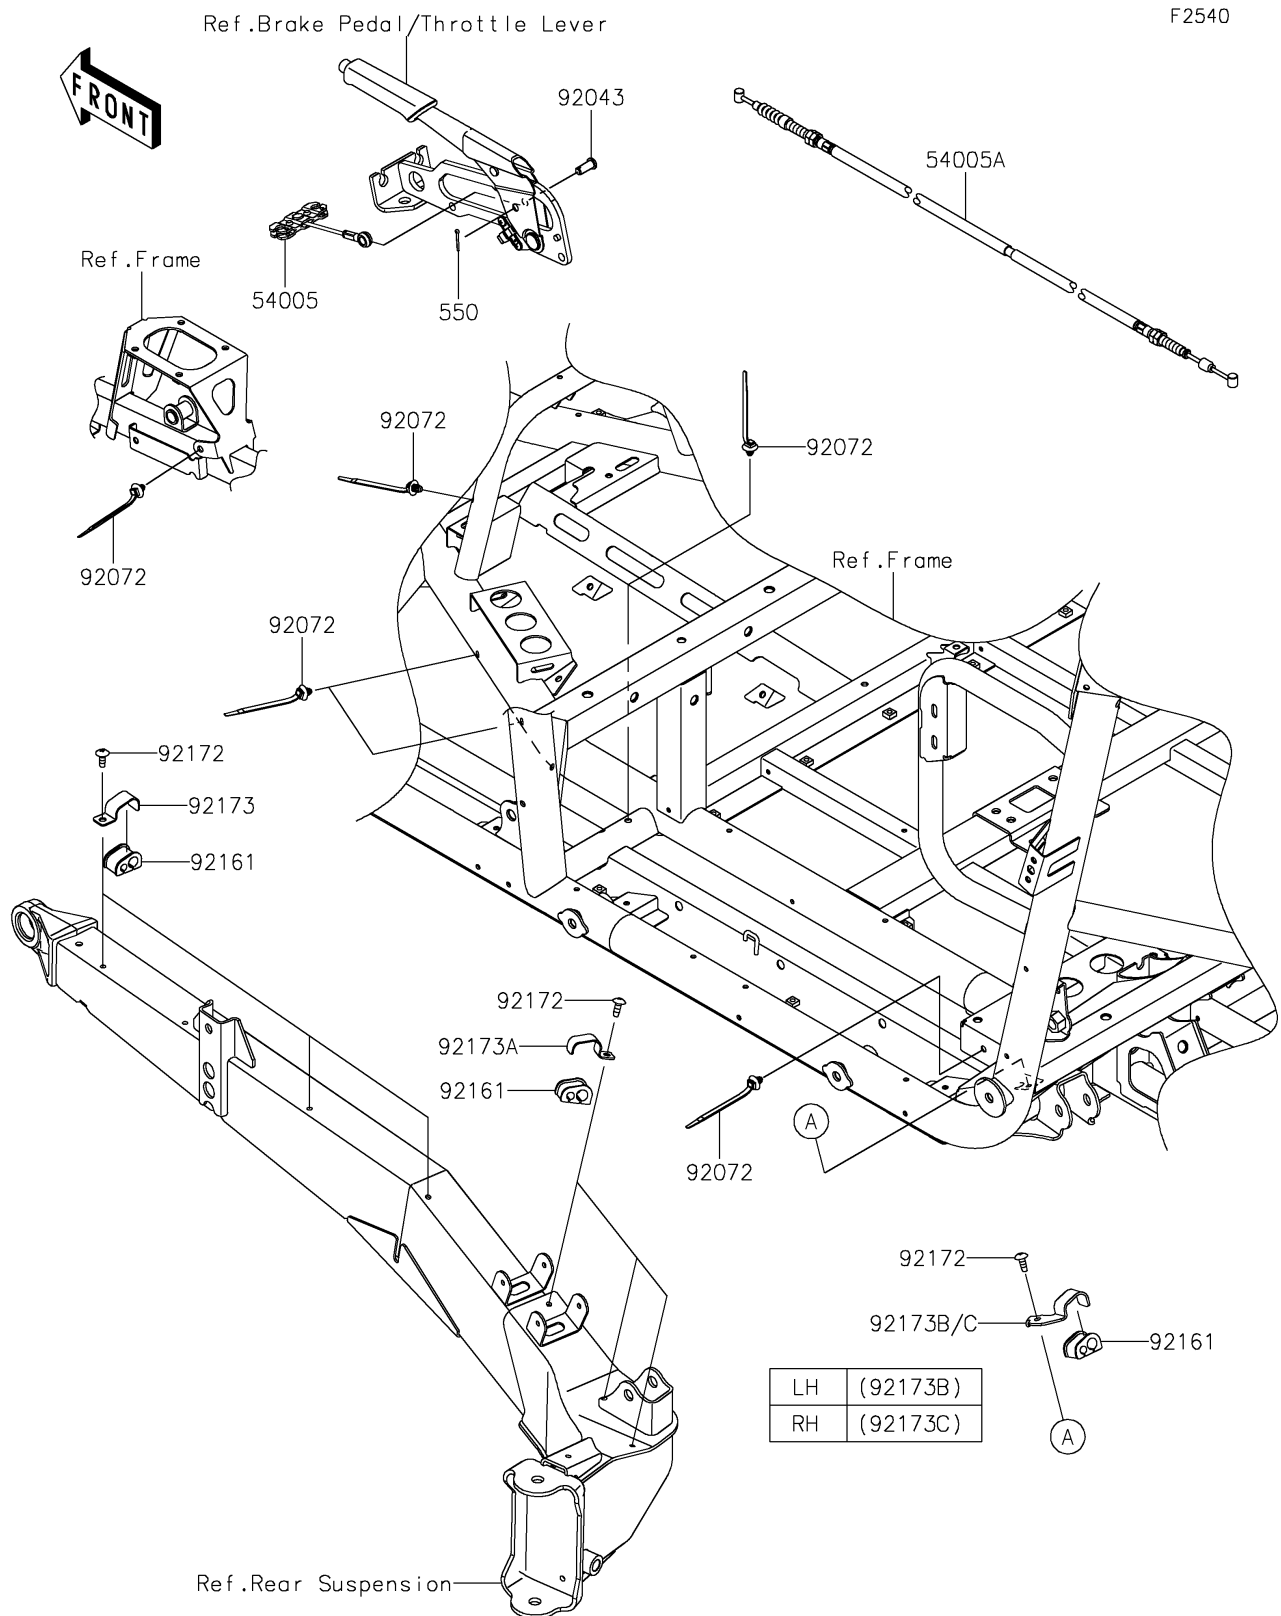

2025 TERYX® KRX4™ 1000

PARTS DIAGRAM

Cables

F2540

2025 TERYX® KRX4™ 1000

PARTS LIST

Cables

ITEM NAME	PART NUMBER	QUANTITY
CABLE-BRAKE,PARKING BRAKE (Ref # 54005)	54005-0312	1
CABLE-BRAKE,PARKING BRAKE (Ref # 54005A)	54005-0324	2
PIN (Ref # 92043)	92043-1039	1
BAND,OS170-FT7(BLACK) (Ref # 92072)	92072-1414	12
DAMPER (Ref # 92161)	92161-2174	14
SCREW,TAPPING,6X16 (Ref # 92172)	92172-0739	14
CLAMP (Ref # 92173)	92173-1991	6
CLAMP (Ref # 92173A)	92173-2097	6
CLAMP,LH (Ref # 92173B)	92173-2750	1
CLAMP,RH (Ref # 92173C)	92173-2751	1
PIN-COTTER,2.5X18 (Ref # 550)	550AA2518	1